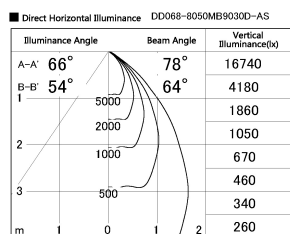

Item no. DD068-8050MB9030D-AS

Series Name: Asymmetric

Installation	Recessed mount
Type	
Fixture wattage	78.7W
Beam angle	78 x 64 deg.
Color Temp.	3000K
CRI	Ra>90
Luminous	6081 lm
Body	Die-cast aluminum alloy
Body finish	N/A
Trim finish	Black
Reflector finish	Mirror
IP Rate	IP20
Light source	COB module
Input Voltage	AC220~240V
Dimming Type	Non-Dimmable
Certificate	CE, CCC
Cut Hole	150mm

Height (Weight)	Wide flood
78.7W	177 (1.4kg)
58.5W	177 (1.4kg)
55.0W	177 (1.4kg)
42.8W	157 (1.1kg)
36.0W	157 (1.1kg)