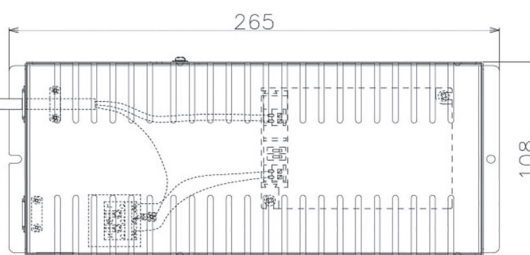

Item no. DD068-8050MB9030D-AS

Series Name: Asymmetric

Installation	Recessed mount
Type	
Fixture wattage	78.7W
Beam angle	78 x 64 deg.
Color Temp.	3000K
CRI	Ra>90
Luminous	6081 lm
Body	Die-cast aluminum alloy
Body finish	N/A
Trim finish	Black
Reflector finish	Mirror
IP Rate	IP20
Light source	COB module
Input Voltage	AC220~240V
Dimming Type	Non-Dimmable
Certificate	CE, CCC
Cut Hole	150mm

Height (Weight)	Wide flood
78.7W	177 (1.4kg)
58.5W	177 (1.4kg)
55.0W	177 (1.4kg)
42.8W	157 (1.1kg)
36.0W	157 (1.1kg)