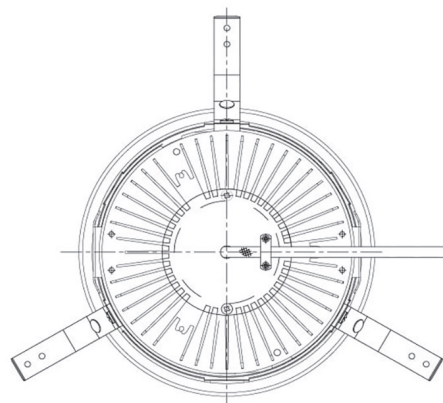

Item no. DD068-8050MB9030D-AS

Series Name: Asymmetric

Installation	Recessed mount
Type	
Fixture wattage	78.7W
Beam angle	78 x 64 deg.
Color Temp.	3000K
CRI	Ra>90
Luminous	6081 lm
Body	Die-cast aluminum alloy
Body finish	N/A
Trim finish	Black
Reflector finish	Mirror
IP Rate	IP20
Light source	COB module
Input Voltage	AC220~240V
Dimming Type	Non-Dimmable
Certificate	CE, CCC
Cut Hole	150mm

Height (Weight)	Wide flood
78.7W	177 (1.4kg)
58.5W	177 (1.4kg)
55.0W	177 (1.4kg)
42.8W	157 (1.1kg)
36.0W	157 (1.1kg)