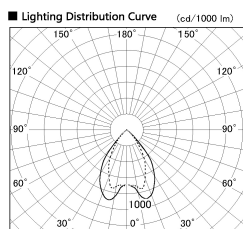

Item no. DD068-8050MB9030D-AS

Series Name: Asymmetric

Installation	Recessed mount
Type	
Fixture wattage	78.7W
Beam angle	78 x 64 deg.
Color Temp.	3000K
CRI	Ra>90
Luminous	6081 lm
Body	Die-cast aluminum alloy
Body finish	N/A
Trim finish	Black
Reflector finish	Mirror
IP Rate	IP20
Light source	COB module
Input Voltage	AC220~240V
Dimming Type	Non-Dimmable
Certificate	CE, CCC
Cut Hole	150mm

Height (Weight)	Wide flood
78.7W	177 (1.4kg)
58.5W	177 (1.4kg)
55.0W	177 (1.4kg)
42.8W	157 (1.1kg)
36.0W	157 (1.1kg)