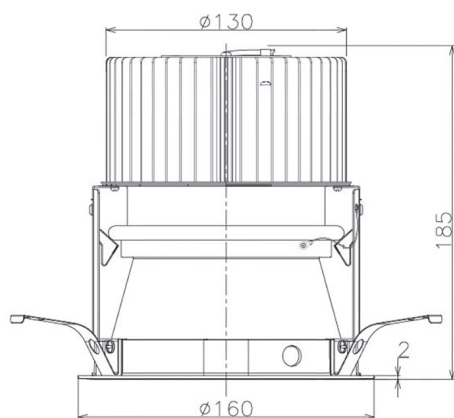

Item no. DD068-8050MB9030D-AS

Series Name: Asymmetric

Installation	Recessed mount
Type	
Fixture wattage	78.7W
Beam angle	78 x 64 deg.
Color Temp.	3000K
CRI	Ra>90
Luminous	6081 lm
Body	Die-cast aluminum alloy
Body finish	N/A
Trim finish	Black
Reflector finish	Mirror
IP Rate	IP20
Light source	COB module
Input Voltage	AC220~240V
Dimming Type	Non-Dimmable
Certificate	CE, CCC
Cut Hole	150mm

Height (Weight)	Wide flood
78.7W	177 (1.4kg)
58.5W	177 (1.4kg)
55.0W	177 (1.4kg)
42.8W	157 (1.1kg)
36.0W	157 (1.1kg)