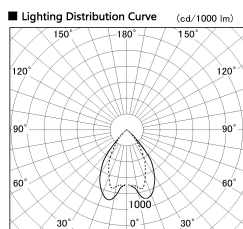

Item no. DD068-8050MB9035D-AS

Series Name: Asymmetric

Installation	Recessed mount
Type	
Fixture wattage	78.7W
Beam angle	78 x 64 deg.
Color Temp.	3500K
CRI	Ra>90
Luminous	6202 lm
Body	Die-cast aluminum alloy
Body finish	N/A
Trim finish	Black
Reflector finish	Mirror
IP Rate	IP20
Light source	COB module
Input Voltage	AC220~240V
Dimming Type	Non-Dimmable
Certificate	CE, CCC
Cut Hole	150mm

Height (Weight)	Wide flood
78.7W	177 (1.4kg)
58.5W	177 (1.4kg)
55.0W	177 (1.4kg)
42.8W	157 (1.1kg)
36.0W	157 (1.1kg)