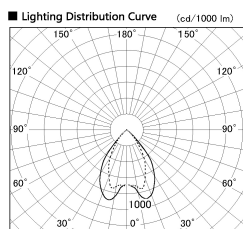

Item no. DD068-8050MB9035D-AS

Series Name: Asymmetric

Installation	Recessed mount
Type	Asymmetric
Fixture wattage	78.7W
Beam angle	78 x 64 deg.
Color Temp.	3500K
CRI	Ra>90
Luminous	6202 lm
Body	Die-cast aluminum alloy
Body finish	N/A
Trim finish	Black
Reflector finish	Mirror
IP Rate	IP20
Light source	COB module
Input Voltage	AC220~240V
Dimming Type	Non-Dimmable
Certificate	CE, CCC
Cut Hole	150mm

Height (Weight)	Wide flood
78.7W	177 (1.4kg)
58.5W	177 (1.4kg)
55.0W	177 (1.4kg)
42.8W	157 (1.1kg)
36.0W	157 (1.1kg)