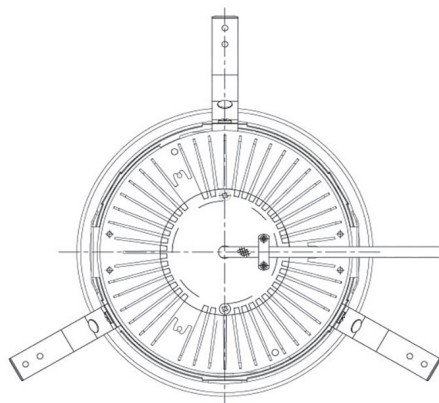

Item no. DD068-8050MB9035D-AS

Series Name: Asymmetric

Installation	Recessed mount
Type	Asymmetric
Fixture wattage	78.7W
Beam angle	78 x 64 deg.
Color Temp.	3500K
CRI	Ra>90
Luminous	6202 lm
Body	Die-cast aluminum alloy
Body finish	N/A
Trim finish	Black
Reflector finish	Mirror
IP Rate	IP20
Light source	COB module
Input Voltage	AC220~240V
Dimming Type	Non-Dimmable
Certificate	CE, CCC
Cut Hole	150mm

Height (Weight)	Wide flood
78.7W	177 (1.4kg)
58.5W	177 (1.4kg)
55.0W	177 (1.4kg)
42.8W	157 (1.1kg)
36.0W	157 (1.1kg)