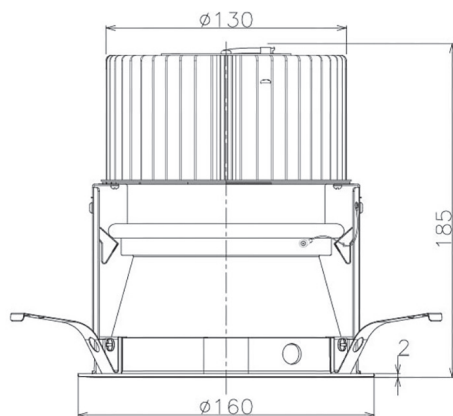

Item no. DD068-8050MB9035D-AS

Series Name: Asymmetric

Installation	Recessed mount
Type	
Fixture wattage	78.7W
Beam angle	78 x 64 deg.
Color Temp.	3500K
CRI	Ra>90
Luminous	6202 lm
Body	Die-cast aluminum alloy
Body finish	N/A
Trim finish	Black
Reflector finish	Mirror
IP Rate	IP20
Light source	COB module
Input Voltage	AC220~240V
Dimming Type	Non-Dimmable
Certificate	CE, CCC
Cut Hole	150mm

Height (Weight)	Wide flood
78.7W	177 (1.4kg)
58.5W	177 (1.4kg)
55.0W	177 (1.4kg)
42.8W	157 (1.1kg)
36.0W	157 (1.1kg)