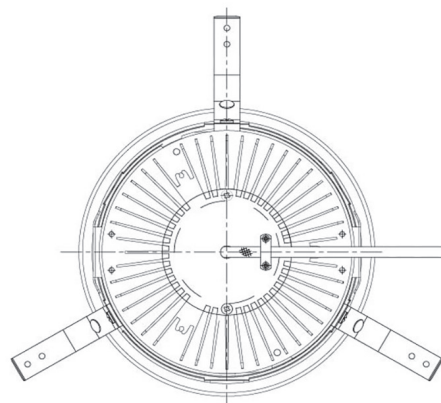

Item no. DD068-8050MB9035D-AS

Series Name: Asymmetric

Installation	Recessed mount
Type	
Fixture wattage	78.7W
Beam angle	78 x 64 deg.
Color Temp.	3500K
CRI	Ra>90
Luminous	6202 lm
Body	Die-cast aluminum alloy
Body finish	N/A
Trim finish	Black
Reflector finish	Mirror
IP Rate	IP20
Light source	COB module
Input Voltage	AC220~240V
Dimming Type	Non-Dimmable
Certificate	CE, CCC
Cut Hole	150mm

Height (Weight)	Wide flood
78.7W	177 (1.4kg)
58.5W	177 (1.4kg)
55.0W	177 (1.4kg)
42.8W	157 (1.1kg)
36.0W	157 (1.1kg)