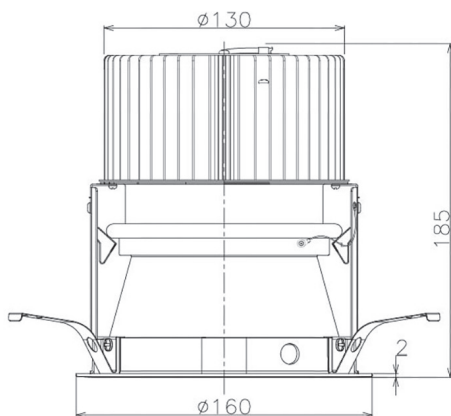

Item no. DD068-8050MB9035D-AS

Series Name: Asymmetric

Installation	Recessed mount
Type	Asymmetric
Fixture wattage	78.7W
Beam angle	78 x 64 deg.
Color Temp.	3500K
CRI	Ra>90
Luminous	6202 lm
Body	Die-cast aluminum alloy
Body finish	N/A
Trim finish	Black
Reflector finish	Mirror
IP Rate	IP20
Light source	COB module
Input Voltage	AC220~240V
Dimming Type	Non-Dimmable
Certificate	CE, CCC
Cut Hole	150mm

Height (Weight)	Wide flood
78.7W	177 (1.4kg)
58.5W	177 (1.4kg)
55.0W	177 (1.4kg)
42.8W	157 (1.1kg)
36.0W	157 (1.1kg)