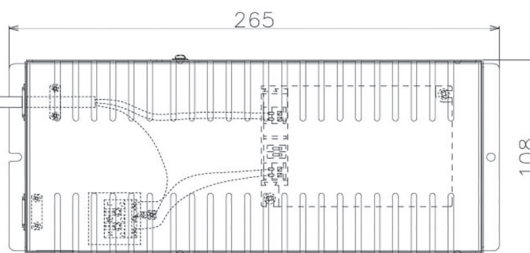

Item no. DD068-8050MB9035D-AS

Series Name: Asymmetric

Installation	Recessed mount
Type	Asymmetric
Fixture wattage	78.7W
Beam angle	78 x 64 deg.
Color Temp.	3500K
CRI	Ra>90
Luminous	6202 lm
Body	Die-cast aluminum alloy
Body finish	N/A
Trim finish	Black
Reflector finish	Mirror
IP Rate	IP20
Light source	COB module
Input Voltage	AC220~240V
Dimming Type	Non-Dimmable
Certificate	CE, CCC
Cut Hole	150mm

Height (Weight)	Wide flood
78.7W	177 (1.4kg)
58.5W	177 (1.4kg)
55.0W	177 (1.4kg)
42.8W	157 (1.1kg)
36.0W	157 (1.1kg)