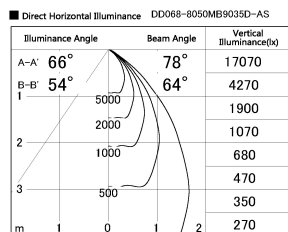

Item no. DD068-8050MB9035D-AS

Series Name: Asymmetric

Installation	Recessed mount
Type	
Fixture wattage	78.7W
Beam angle	78 x 64 deg.
Color Temp.	3500K
CRI	Ra>90
Luminous	6202 lm
Body	Die-cast aluminum alloy
Body finish	N/A
Trim finish	Black
Reflector finish	Mirror
IP Rate	IP20
Light source	COB module
Input Voltage	AC220~240V
Dimming Type	Non-Dimmable
Certificate	CE, CCC
Cut Hole	150mm

Height (Weight)	Wide flood
78.7W	177 (1.4kg)
58.5W	177 (1.4kg)
55.0W	177 (1.4kg)
42.8W	157 (1.1kg)
36.0W	157 (1.1kg)