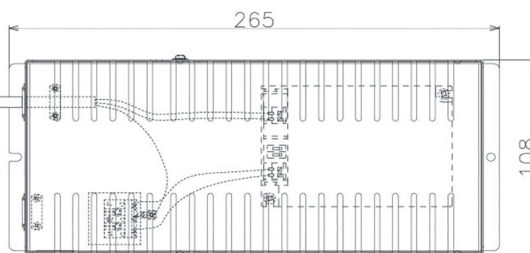

Item no. DD068-8050MB9035D-AS

Series Name: Asymmetric

Installation	Recessed mount
Type	
Fixture wattage	78.7W
Beam angle	78 x 64 deg.
Color Temp.	3500K
CRI	Ra>90
Luminous	6202 lm
Body	Die-cast aluminum alloy
Body finish	N/A
Trim finish	Black
Reflector finish	Mirror
IP Rate	IP20
Light source	COB module
Input Voltage	AC220~240V
Dimming Type	Non-Dimmable
Certificate	CE, CCC
Cut Hole	150mm

Height (Weight)	Wide flood
78.7W	177 (1.4kg)
58.5W	177 (1.4kg)
55.0W	177 (1.4kg)
42.8W	157 (1.1kg)
36.0W	157 (1.1kg)