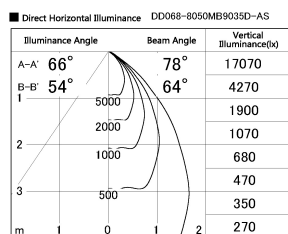

Item no. DD068-8050MB9035D-AS

Series Name: Asymmetric

Installation	Recessed mount
Type	Asymmetric
Fixture wattage	78.7W
Beam angle	78 x 64 deg.
Color Temp.	3500K
CRI	Ra>90
Luminous	6202 lm
Body	Die-cast aluminum alloy
Body finish	N/A
Trim finish	Black
Reflector finish	Mirror
IP Rate	IP20
Light source	COB module
Input Voltage	AC220~240V
Dimming Type	Non-Dimmable
Certificate	CE, CCC
Cut Hole	150mm

Height (Weight)	Wide flood
78.7W	177 (1.4kg)
58.5W	177 (1.4kg)
55.0W	177 (1.4kg)
42.8W	157 (1.1kg)
36.0W	157 (1.1kg)