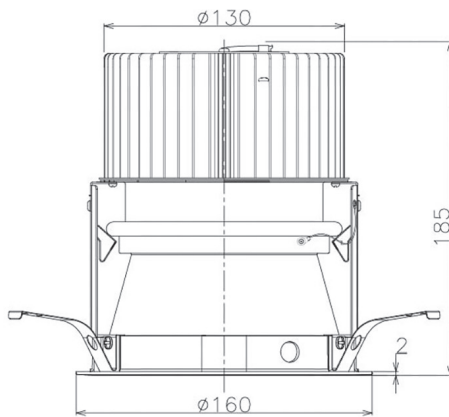

Item no. DD068-8050MB9040D-AS

Series Name: Asymmetric

Installation	Recessed mount
Type	
Fixture wattage	78.7W
Beam angle	78 x 64 deg.
Color Temp.	4000K
CRI	Ra>90
Luminous	6263 lm
Body	Die-cast aluminum alloy
Body finish	N/A
Trim finish	Black
Reflector finish	Mirror
IP Rate	IP20
Light source	COB module
Input Voltage	AC220~240V
Dimming Type	Non-Dimmable
Certificate	CE, CCC
Cut Hole	150mm

Height (Weight)	Wide flood
78.7W	177 (1.4kg)
58.5W	177 (1.4kg)
55.0W	177 (1.4kg)
42.8W	157 (1.1kg)
36.0W	157 (1.1kg)