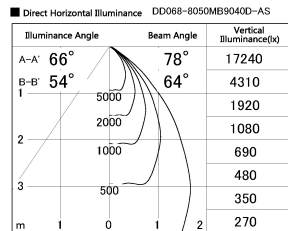

Item no. DD068-8050MB9040D-AS

Series Name: Asymmetric

Installation	Recessed mount
Type	
Fixture wattage	78.7W
Beam angle	78 x 64 deg.
Color Temp.	4000K
CRI	Ra>90
Luminous	6263 lm
Body	Die-cast aluminum alloy
Body finish	N/A
Trim finish	Black
Reflector finish	Mirror
IP Rate	IP20
Light source	COB module
Input Voltage	AC220~240V
Dimming Type	Non-Dimmable
Certificate	CE, CCC
Cut Hole	150mm

Height (Weight)	Wide flood
78.7W	177 (1.4kg)
58.5W	177 (1.4kg)
55.0W	177 (1.4kg)
42.8W	157 (1.1kg)
36.0W	157 (1.1kg)