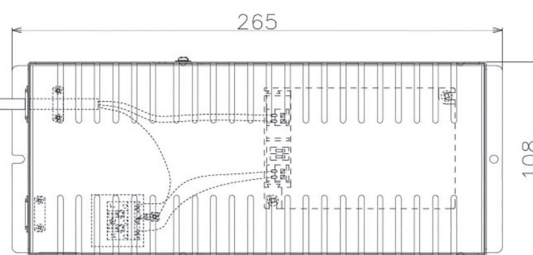

Item no. DD068-8050MB9040D-AS

Series Name: Asymmetric

Installation	Recessed mount
Type	
Fixture wattage	78.7W
Beam angle	78 x 64 deg.
Color Temp.	4000K
CRI	Ra>90
Luminous	6263 lm
Body	Die-cast aluminum alloy
Body finish	N/A
Trim finish	Black
Reflector finish	Mirror
IP Rate	IP20
Light source	COB module
Input Voltage	AC220~240V
Dimming Type	Non-Dimmable
Certificate	CE, CCC
Cut Hole	150mm

Height (Weight)	Wide flood
78.7W	177 (1.4kg)
58.5W	177 (1.4kg)
55.0W	177 (1.4kg)
42.8W	157 (1.1kg)
36.0W	157 (1.1kg)