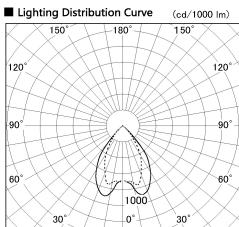

Item no. DD068-8050MB9040D-AS

Series Name: Asymmetric

Installation	Recessed mount
Type	
Fixture wattage	78.7W
Beam angle	78 x 64 deg.
Color Temp.	4000K
CRI	Ra>90
Luminous	6263 lm
Body	Die-cast aluminum alloy
Body finish	N/A
Trim finish	Black
Reflector finish	Mirror
IP Rate	IP20
Light source	COB module
Input Voltage	AC220~240V
Dimming Type	Non-Dimmable
Certificate	CE, CCC
Cut Hole	150mm

Height (Weight)	Wide flood
78.7W	177 (1.4kg)
58.5W	177 (1.4kg)
55.0W	177 (1.4kg)
42.8W	157 (1.1kg)
36.0W	157 (1.1kg)