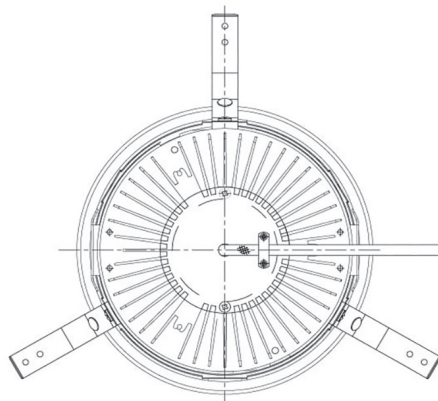

Item no. DD068-8050MB9040D-AS

Series Name: Asymmetric

Installation	Recessed mount
Type	
Fixture wattage	78.7W
Beam angle	78 x 64 deg.
Color Temp.	4000K
CRI	Ra>90
Luminous	6263 lm
Body	Die-cast aluminum alloy
Body finish	N/A
Trim finish	Black
Reflector finish	Mirror
IP Rate	IP20
Light source	COB module
Input Voltage	AC220~240V
Dimming Type	Non-Dimmable
Certificate	CE, CCC
Cut Hole	150mm

Height (Weight)	Wide flood
78.7W	177 (1.4kg)
58.5W	177 (1.4kg)
55.0W	177 (1.4kg)
42.8W	157 (1.1kg)
36.0W	157 (1.1kg)