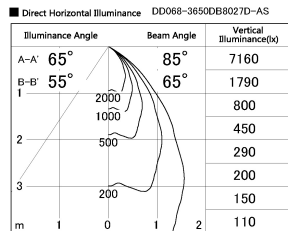

Item no. DD068-3650DB8027D-AS

Series Name: Asymmetric

With Dark Mirror Reflector

Installation	Recessed mount
Type	
Fixture wattage	36W
Beam angle	79 x 65 deg.
Color Temp.	2700K
CRI	Ra>80
Luminous	2667 lm
Body	Die-cast aluminum alloy
Body finish	N/A
Trim finish	Black
Reflector finish	Dark Mirror
IP Rate	IP20
Light source	COB module
Input Voltage	AC220~240V
Dimming Type	Non-Dimmable
Certificate	CE, CCC
Cut Hole	150mm

Height (Weight)	Wide flood
78.7W	177 (1.4kg)
58.5W	177 (1.4kg)
55.0W	177 (1.4kg)
42.8W	157 (1.1kg)
36.0W	157 (1.1kg)