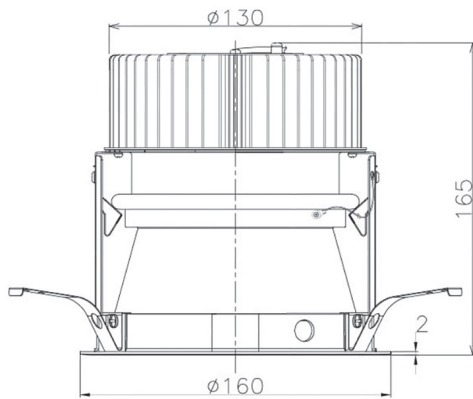

Item no. DD068-3650DB8027D-AS

Series Name: Asymmetric

With Dark Mirror Reflector

Installation	Recessed mount
Type	
Fixture wattage	36W
Beam angle	79 x 65 deg.
Color Temp.	2700K
CRI	Ra>80
Luminous	2667 lm
Body	Die-cast aluminum alloy
Body finish	N/A
Trim finish	Black
Reflector finish	Dark Mirror
IP Rate	IP20
Light source	COB module
Input Voltage	AC220~240V
Dimming Type	Non-Dimmable
Certificate	CE, CCC
Cut Hole	150mm

Height (Weight)	Wide flood
78.7W	177 (1.4kg)
58.5W	177 (1.4kg)
55.0W	177 (1.4kg)
42.8W	157 (1.1kg)
36.0W	157 (1.1kg)