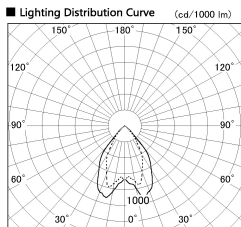

Item no. DD068-3650DB8027D-AS

Series Name: Asymmetric

With Dark Mirror Reflector

Installation	Recessed mount
Type	
Fixture wattage	36W
Beam angle	79 x 65 deg.
Color Temp.	2700K
CRI	Ra>80
Luminous	2667 lm
Body	Die-cast aluminum alloy
Body finish	N/A
Trim finish	Black
Reflector finish	Dark Mirror
IP Rate	IP20
Light source	COB module
Input Voltage	AC220~240V
Dimming Type	Non-Dimmable
Certificate	CE, CCC
Cut Hole	150mm

Height (Weight)	Wide flood
78.7W	177 (1.4kg)
58.5W	177 (1.4kg)
55.0W	177 (1.4kg)
42.8W	157 (1.1kg)
36.0W	157 (1.1kg)