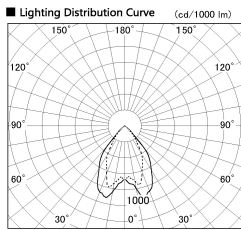

Item no. DD068-3650DB8030D-AS

Series Name: Asymmetric

With Dark Mirror Reflector

Installation	Recessed mount
Type	Asymmetric
Fixture wattage	36W
Beam angle	79 x 65 deg.
Color Temp.	3000K
CRI	Ra>80
Luminous	2778 lm
Body	Die-cast aluminum alloy
Body finish	N/A
Trim finish	Black
Reflector finish	Dark Mirror
IP Rate	IP20
Light source	COB module
Input Voltage	AC220~240V
Dimming Type	Non-Dimmable
Certificate	CE, CCC
Cut Hole	150mm

Height (Weight)	Wide flood
78.7W	177 (1.4kg)
58.5W	177 (1.4kg)
55.0W	177 (1.4kg)
42.8W	157 (1.1kg)
36.0W	157 (1.1kg)