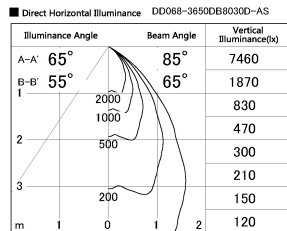

Item no. DD068-3650DB8030D-AS

Series Name: Asymmetric

With Dark Mirror Reflector

Installation	Recessed mount
Type	Asymmetric
Fixture wattage	36W
Beam angle	79 x 65 deg.
Color Temp.	3000K
CRI	Ra>80
Luminous	2778 lm
Body	Die-cast aluminum alloy
Body finish	N/A
Trim finish	Black
Reflector finish	Dark Mirror
IP Rate	IP20
Light source	COB module
Input Voltage	AC220~240V
Dimming Type	Non-Dimmable
Certificate	CE, CCC
Cut Hole	150mm

Height (Weight)	Wide flood
78.7W	177 (1.4kg)
58.5W	177 (1.4kg)
55.0W	177 (1.4kg)
42.8W	157 (1.1kg)
36.0W	157 (1.1kg)