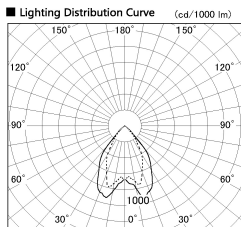

Item no. DD068-3650DB8030D-AS

Series Name: Asymmetric

With Dark Mirror Reflector

Installation	Recessed mount
Type	
Fixture wattage	36W
Beam angle	79 x 65 deg.
Color Temp.	3000K
CRI	Ra>80
Luminous	2778 lm
Body	Die-cast aluminum alloy
Body finish	N/A
Trim finish	Black
Reflector finish	Dark Mirror
IP Rate	IP20
Light source	COB module
Input Voltage	AC220~240V
Dimming Type	Non-Dimmable
Certificate	CE, CCC
Cut Hole	150mm

Height (Weight)	Wide flood
78.7W	177 (1.4kg)
58.5W	177 (1.4kg)
55.0W	177 (1.4kg)
42.8W	157 (1.1kg)
36.0W	157 (1.1kg)