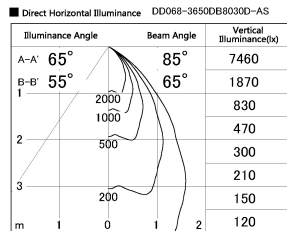

Item no. DD068-3650DB8030D-AS

Series Name: Asymmetric

With Dark Mirror Reflector

Installation	Recessed mount
Type	
Fixture wattage	36W
Beam angle	79 x 65 deg.
Color Temp.	3000K
CRI	Ra>80
Luminous	2778 lm
Body	Die-cast aluminum alloy
Body finish	N/A
Trim finish	Black
Reflector finish	Dark Mirror
IP Rate	IP20
Light source	COB module
Input Voltage	AC220~240V
Dimming Type	Non-Dimmable
Certificate	CE, CCC
Cut Hole	150mm

Height (Weight)	Wide flood
78.7W	177 (1.4kg)
58.5W	177 (1.4kg)
55.0W	177 (1.4kg)
42.8W	157 (1.1kg)
36.0W	157 (1.1kg)