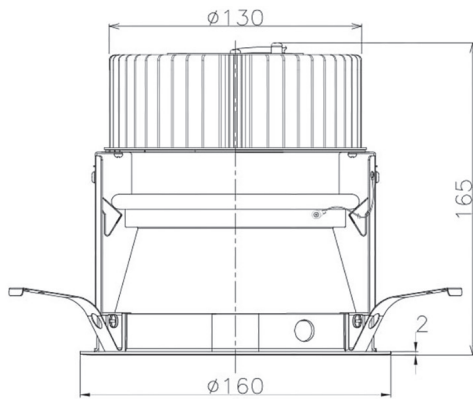

Item no. DD068-3650DB8030D-AS

Series Name: Asymmetric

With Dark Mirror Reflector

Installation	Recessed mount
Type	Asymmetric
Fixture wattage	36W
Beam angle	79 x 65 deg.
Color Temp.	3000K
CRI	Ra>80
Luminous	2778 lm
Body	Die-cast aluminum alloy
Body finish	N/A
Trim finish	Black
Reflector finish	Dark Mirror
IP Rate	IP20
Light source	COB module
Input Voltage	AC220~240V
Dimming Type	Non-Dimmable
Certificate	CE, CCC
Cut Hole	150mm

Height (Weight)	Wide flood
78.7W	177 (1.4kg)
58.5W	177 (1.4kg)
55.0W	177 (1.4kg)
42.8W	157 (1.1kg)
36.0W	157 (1.1kg)