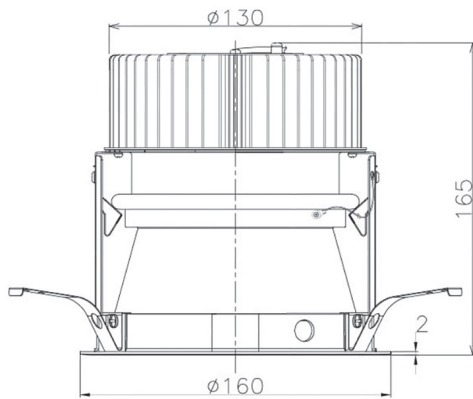

Item no. DD068-3650DB8030D-AS

Series Name: Asymmetric

With Dark Mirror Reflector

Installation	Recessed mount
Type	
Fixture wattage	36W
Beam angle	79 x 65 deg.
Color Temp.	3000K
CRI	Ra>80
Luminous	2778 lm
Body	Die-cast aluminum alloy
Body finish	N/A
Trim finish	Black
Reflector finish	Dark Mirror
IP Rate	IP20
Light source	COB module
Input Voltage	AC220~240V
Dimming Type	Non-Dimmable
Certificate	CE, CCC
Cut Hole	150mm

Height (Weight)	Wide flood
78.7W	177 (1.4kg)
58.5W	177 (1.4kg)
55.0W	177 (1.4kg)
42.8W	157 (1.1kg)
36.0W	157 (1.1kg)