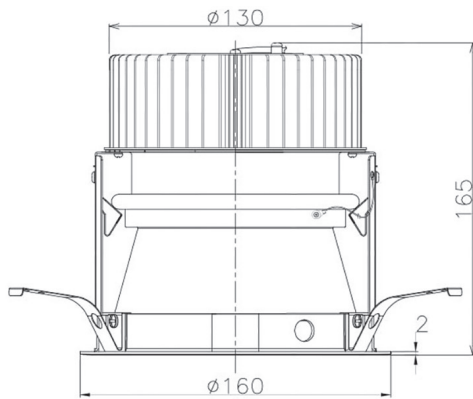

Item no. DD068-3650DB8035D-AS

Series Name: Asymmetric

With Dark Mirror Reflector

Installation	Recessed mount
Type	Asymmetric
Fixture wattage	36W
Beam angle	79 x 65 deg.
Color Temp.	3500K
CRI	Ra>80
Luminous	2833 lm
Body	Die-cast aluminum alloy
Body finish	N/A
Trim finish	Black
Reflector finish	Dark Mirror
IP Rate	IP20
Light source	COB module
Input Voltage	AC220~240V
Dimming Type	Non-Dimmable
Certificate	CE, CCC
Cut Hole	150mm

Height (Weight)	Wide flood
78.7W	177 (1.4kg)
58.5W	177 (1.4kg)
55.0W	177 (1.4kg)
42.8W	157 (1.1kg)
36.0W	157 (1.1kg)