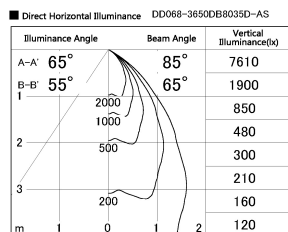

Item no. DD068-3650DB8035D-AS

Series Name: Asymmetric

With Dark Mirror Reflector

Installation	Recessed mount
Type	
Fixture wattage	36W
Beam angle	79 x 65 deg.
Color Temp.	3500K
CRI	Ra>80
Luminous	2833 lm
Body	Die-cast aluminum alloy
Body finish	N/A
Trim finish	Black
Reflector finish	Dark Mirror
IP Rate	IP20
Light source	COB module
Input Voltage	AC220~240V
Dimming Type	Non-Dimmable
Certificate	CE, CCC
Cut Hole	150mm

Height (Weight)	Wide flood
78.7W	177 (1.4kg)
58.5W	177 (1.4kg)
55.0W	177 (1.4kg)
42.8W	157 (1.1kg)
36.0W	157 (1.1kg)