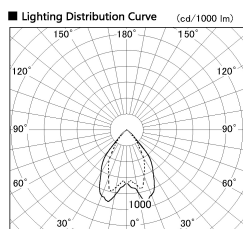

Item no. DD068-3650DB8035D-AS

Series Name: Asymmetric

With Dark Mirror Reflector

Installation	Recessed mount
Type	
Fixture wattage	36W
Beam angle	79 x 65 deg.
Color Temp.	3500K
CRI	Ra>80
Luminous	2833 lm
Body	Die-cast aluminum alloy
Body finish	N/A
Trim finish	Black
Reflector finish	Dark Mirror
IP Rate	IP20
Light source	COB module
Input Voltage	AC220~240V
Dimming Type	Non-Dimmable
Certificate	CE, CCC
Cut Hole	150mm

Height (Weight)	Wide flood
78.7W	177 (1.4kg)
58.5W	177 (1.4kg)
55.0W	177 (1.4kg)
42.8W	157 (1.1kg)
36.0W	157 (1.1kg)