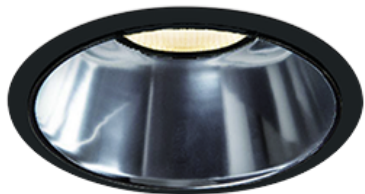

Item no. DD068-3650DB8035D-AS

Series Name: Asymmetric

With Dark Mirror Reflector

Installation	Recessed mount
Type	
Fixture wattage	36W
Beam angle	79 x 65 deg.
Color Temp.	3500K
CRI	Ra>80
Luminous	2833 lm
Body	Die-cast aluminum alloy
Body finish	N/A
Trim finish	Black
Reflector finish	Dark Mirror
IP Rate	IP20
Light source	COB module
Input Voltage	AC220~240V
Dimming Type	Non-Dimmable
Certificate	CE, CCC
Cut Hole	150mm

Height (Weight)	Wide flood
78.7W	177 (1.4kg)
58.5W	177 (1.4kg)
55.0W	177 (1.4kg)
42.8W	157 (1.1kg)
36.0W	157 (1.1kg)