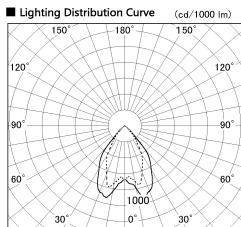

Item no. DD068-3650DB8035D-AS

Series Name: Asymmetric

With Dark Mirror Reflector

Installation	Recessed mount
Type	Asymmetric
Fixture wattage	36W
Beam angle	79 x 65 deg.
Color Temp.	3500K
CRI	Ra>80
Luminous	2833 lm
Body	Die-cast aluminum alloy
Body finish	N/A
Trim finish	Black
Reflector finish	Dark Mirror
IP Rate	IP20
Light source	COB module
Input Voltage	AC220~240V
Dimming Type	Non-Dimmable
Certificate	CE, CCC
Cut Hole	150mm

Height (Weight)	Wide flood
78.7W	177 (1.4kg)
58.5W	177 (1.4kg)
55.0W	177 (1.4kg)
42.8W	157 (1.1kg)
36.0W	157 (1.1kg)