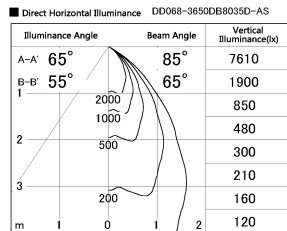

Item no. DD068-3650DB8035D-AS

Series Name: Asymmetric

With Dark Mirror Reflector

Installation	Recessed mount
Type	Asymmetric
Fixture wattage	36W
Beam angle	79 x 65 deg.
Color Temp.	3500K
CRI	Ra>80
Luminous	2833 lm
Body	Die-cast aluminum alloy
Body finish	N/A
Trim finish	Black
Reflector finish	Dark Mirror
IP Rate	IP20
Light source	COB module
Input Voltage	AC220~240V
Dimming Type	Non-Dimmable
Certificate	CE, CCC
Cut Hole	150mm

Height (Weight)	Wide flood
78.7W	177 (1.4kg)
58.5W	177 (1.4kg)
55.0W	177 (1.4kg)
42.8W	157 (1.1kg)
36.0W	157 (1.1kg)