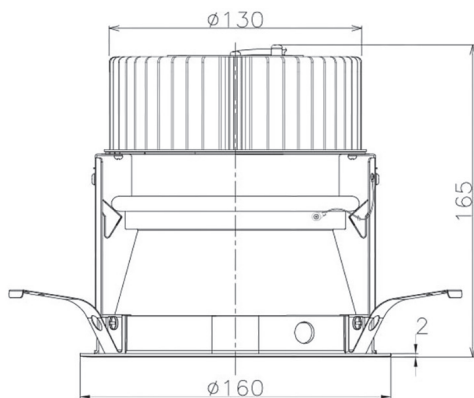

Item no. DD068-3650DB8035D-AS

Series Name: Asymmetric

With Dark Mirror Reflector

Installation	Recessed mount
Type	
Fixture wattage	36W
Beam angle	79 x 65 deg.
Color Temp.	3500K
CRI	Ra>80
Luminous	2833 lm
Body	Die-cast aluminum alloy
Body finish	N/A
Trim finish	Black
Reflector finish	Dark Mirror
IP Rate	IP20
Light source	COB module
Input Voltage	AC220~240V
Dimming Type	Non-Dimmable
Certificate	CE, CCC
Cut Hole	150mm

Height (Weight)	Wide flood
78.7W	177 (1.4kg)
58.5W	177 (1.4kg)
55.0W	177 (1.4kg)
42.8W	157 (1.1kg)
36.0W	157 (1.1kg)