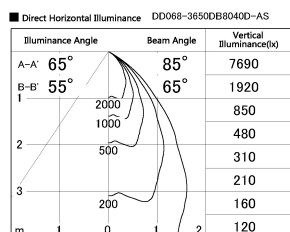

Item no. DD068-3650DB8040D-AS

Series Name: Asymmetric

With Dark Mirror Reflector

| | |
|------------------|-------------------------|
| Installation | Recessed mount |
| Type | |
| Fixture wattage | 36W |
| Beam angle | 79 x 65 deg. |
| Color Temp. | 4000K |
| CRI | Ra>80 |
| Luminous | 2861 lm |
| Body | Die-cast aluminum alloy |
| Body finish | N/A |
| Trim finish | Black |
| Reflector finish | Dark Mirror |
| IP Rate | IP20 |
| Light source | COB module |
| Input Voltage | AC220~240V |
| Dimming Type | Non-Dimmable |
| Certificate | CE, CCC |
| Cut Hole | 150mm |

| Height (Weight) | Wide flood |
|-----------------|-------------|
| 78.7W | 177 (1.4kg) |
| 58.5W | 177 (1.4kg) |
| 55.0W | 177 (1.4kg) |
| 42.8W | 157 (1.1kg) |
| 36.0W | 157 (1.1kg) |