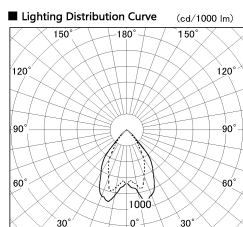

Item no. DD068-3650DB8040D-AS

Series Name: Asymmetric

With Dark Mirror Reflector

| | |
|------------------|-------------------------|
| Installation | Recessed mount |
| Type | |
| Fixture wattage | 36W |
| Beam angle | 79 x 65 deg. |
| Color Temp. | 4000K |
| CRI | Ra>80 |
| Luminous | 2861 lm |
| Body | Die-cast aluminum alloy |
| Body finish | N/A |
| Trim finish | Black |
| Reflector finish | Dark Mirror |
| IP Rate | IP20 |
| Light source | COB module |
| Input Voltage | AC220~240V |
| Dimming Type | Non-Dimmable |
| Certificate | CE, CCC |
| Cut Hole | 150mm |

| Height (Weight) | Wide flood |
|-----------------|-------------|
| 78.7W | 177 (1.4kg) |
| 58.5W | 177 (1.4kg) |
| 55.0W | 177 (1.4kg) |
| 42.8W | 157 (1.1kg) |
| 36.0W | 157 (1.1kg) |