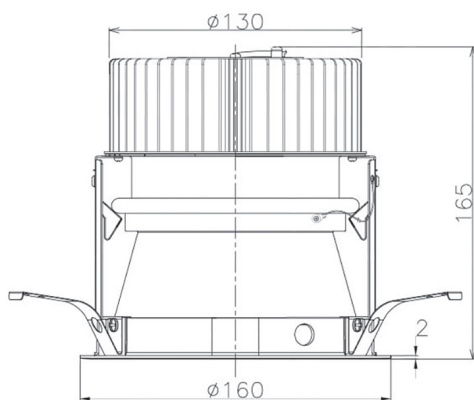

Item no. DD068-3650DB8040D-AS

Series Name: Asymmetric

With Dark Mirror Reflector

| | |
|------------------|-------------------------|
| Installation | Recessed mount |
| Type | |
| Fixture wattage | 36W |
| Beam angle | 79 x 65 deg. |
| Color Temp. | 4000K |
| CRI | Ra>80 |
| Luminous | 2861 lm |
| Body | Die-cast aluminum alloy |
| Body finish | N/A |
| Trim finish | Black |
| Reflector finish | Dark Mirror |
| IP Rate | IP20 |
| Light source | COB module |
| Input Voltage | AC220~240V |
| Dimming Type | Non-Dimmable |
| Certificate | CE, CCC |
| Cut Hole | 150mm |

| Height (Weight) | Wide flood |
|-----------------|-------------|
| 78.7W | 177 (1.4kg) |
| 58.5W | 177 (1.4kg) |
| 55.0W | 177 (1.4kg) |
| 42.8W | 157 (1.1kg) |
| 36.0W | 157 (1.1kg) |