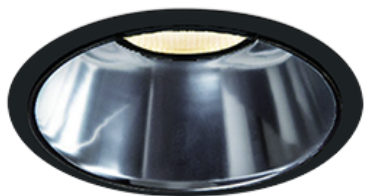

Item no. DD068-3650DB8040D-AS

Series Name: Asymmetric

With Dark Mirror Reflector

| | |
|------------------|-------------------------|
| Installation | Recessed mount |
| Type | |
| Fixture wattage | 36W |
| Beam angle | 79 x 65 deg. |
| Color Temp. | 4000K |
| CRI | Ra>80 |
| Luminous | 2861 lm |
| Body | Die-cast aluminum alloy |
| Body finish | N/A |
| Trim finish | Black |
| Reflector finish | Dark Mirror |
| IP Rate | IP20 |
| Light source | COB module |
| Input Voltage | AC220~240V |
| Dimming Type | Non-Dimmable |
| Certificate | CE, CCC |
| Cut Hole | 150mm |

| Height (Weight) | Wide flood |
|-----------------|-------------|
| 78.7W | 177 (1.4kg) |
| 58.5W | 177 (1.4kg) |
| 55.0W | 177 (1.4kg) |
| 42.8W | 157 (1.1kg) |
| 36.0W | 157 (1.1kg) |