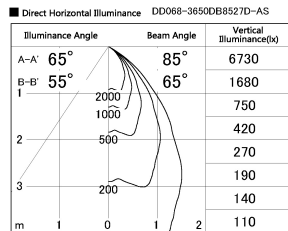

Item no. DD068-3650DB8527D-AS

Series Name: Asymmetric

With Dark Mirror Reflector

Installation	Recessed mount
Type	
Fixture wattage	36W
Beam angle	79 x 65 deg.
Color Temp.	2700K
CRI	Ra>85
Luminous	2507 lm
Body	Die-cast aluminum alloy
Body finish	N/A
Trim finish	Black
Reflector finish	Dark Mirror
IP Rate	IP20
Light source	COB module
Input Voltage	AC220~240V
Dimming Type	Non-Dimmable
Certificate	CE, CCC
Cut Hole	150mm

Height (Weight)	Wide flood
78.7W	177 (1.4kg)
58.5W	177 (1.4kg)
55.0W	177 (1.4kg)
42.8W	157 (1.1kg)
36.0W	157 (1.1kg)