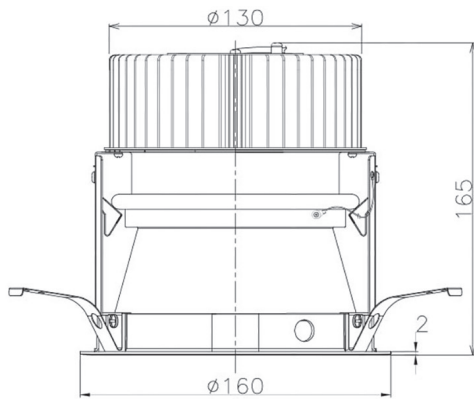

Item no. DD068-3650DB8527D-AS

Series Name: Asymmetric

With Dark Mirror Reflector

Installation	Recessed mount
Type	
Fixture wattage	36W
Beam angle	79 x 65 deg.
Color Temp.	2700K
CRI	Ra>85
Luminous	2507 lm
Body	Die-cast aluminum alloy
Body finish	N/A
Trim finish	Black
Reflector finish	Dark Mirror
IP Rate	IP20
Light source	COB module
Input Voltage	AC220~240V
Dimming Type	Non-Dimmable
Certificate	CE, CCC
Cut Hole	150mm

Height (Weight)	Wide flood
78.7W	177 (1.4kg)
58.5W	177 (1.4kg)
55.0W	177 (1.4kg)
42.8W	157 (1.1kg)
36.0W	157 (1.1kg)