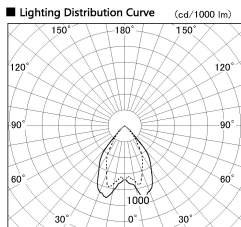

Item no. DD068-3650DB8527D-AS

Series Name: Asymmetric

With Dark Mirror Reflector

Installation	Recessed mount
Type	
Fixture wattage	36W
Beam angle	79 x 65 deg.
Color Temp.	2700K
CRI	Ra>85
Luminous	2507 lm
Body	Die-cast aluminum alloy
Body finish	N/A
Trim finish	Black
Reflector finish	Dark Mirror
IP Rate	IP20
Light source	COB module
Input Voltage	AC220~240V
Dimming Type	Non-Dimmable
Certificate	CE, CCC
Cut Hole	150mm

Height (Weight)	Wide flood
78.7W	177 (1.4kg)
58.5W	177 (1.4kg)
55.0W	177 (1.4kg)
42.8W	157 (1.1kg)
36.0W	157 (1.1kg)