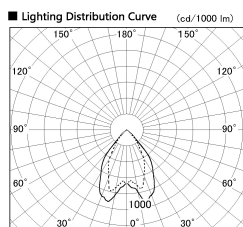

Item no. DD068-3650DB8530D-AS

Series Name: Asymmetric

With Dark Mirror Reflector

Installation	Recessed mount
Type	
Fixture wattage	36W
Beam angle	79 x 65 deg.
Color Temp.	3000K
CRI	Ra>85
Luminous	2611 lm
Body	Die-cast aluminum alloy
Body finish	N/A
Trim finish	Black
Reflector finish	Dark Mirror
IP Rate	IP20
Light source	COB module
Input Voltage	AC220~240V
Dimming Type	Non-Dimmable
Certificate	CE, CCC
Cut Hole	150mm

Height (Weight)	Wide flood
78.7W	177 (1.4kg)
58.5W	177 (1.4kg)
55.0W	177 (1.4kg)
42.8W	157 (1.1kg)
36.0W	157 (1.1kg)