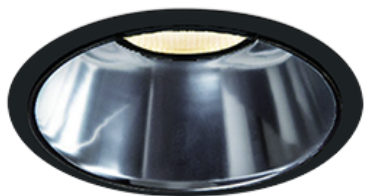

Item no. DD068-3650DB8530D-AS

Series Name: Asymmetric

With Dark Mirror Reflector

Installation	Recessed mount
Type	
Fixture wattage	36W
Beam angle	79 x 65 deg.
Color Temp.	3000K
CRI	Ra>85
Luminous	2611 lm
Body	Die-cast aluminum alloy
Body finish	N/A
Trim finish	Black
Reflector finish	Dark Mirror
IP Rate	IP20
Light source	COB module
Input Voltage	AC220~240V
Dimming Type	Non-Dimmable
Certificate	CE, CCC
Cut Hole	150mm

Height (Weight)	Wide flood
78.7W	177 (1.4kg)
58.5W	177 (1.4kg)
55.0W	177 (1.4kg)
42.8W	157 (1.1kg)
36.0W	157 (1.1kg)