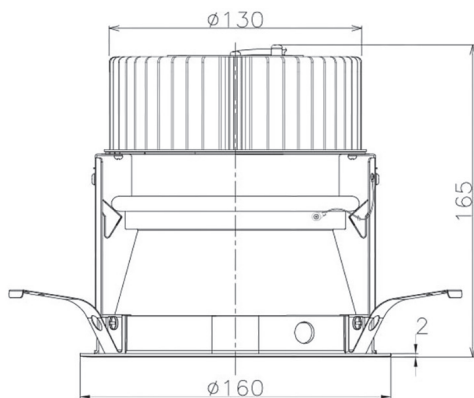

Item no. DD068-3650DB8530D-AS

Series Name: Asymmetric

With Dark Mirror Reflector

Installation	Recessed mount
Type	
Fixture wattage	36W
Beam angle	79 x 65 deg.
Color Temp.	3000K
CRI	Ra>85
Luminous	2611 lm
Body	Die-cast aluminum alloy
Body finish	N/A
Trim finish	Black
Reflector finish	Dark Mirror
IP Rate	IP20
Light source	COB module
Input Voltage	AC220~240V
Dimming Type	Non-Dimmable
Certificate	CE, CCC
Cut Hole	150mm

Height (Weight)	Wide flood
78.7W	177 (1.4kg)
58.5W	177 (1.4kg)
55.0W	177 (1.4kg)
42.8W	157 (1.1kg)
36.0W	157 (1.1kg)