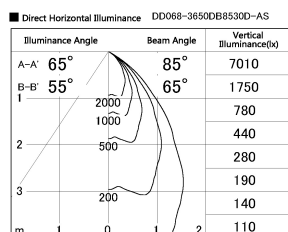

Item no. DD068-3650DB8530D-AS

Series Name: Asymmetric

With Dark Mirror Reflector

Installation	Recessed mount
Type	
Fixture wattage	36W
Beam angle	79 x 65 deg.
Color Temp.	3000K
CRI	Ra>85
Luminous	2611 lm
Body	Die-cast aluminum alloy
Body finish	N/A
Trim finish	Black
Reflector finish	Dark Mirror
IP Rate	IP20
Light source	COB module
Input Voltage	AC220~240V
Dimming Type	Non-Dimmable
Certificate	CE, CCC
Cut Hole	150mm

Height (Weight)	Wide flood
78.7W	177 (1.4kg)
58.5W	177 (1.4kg)
55.0W	177 (1.4kg)
42.8W	157 (1.1kg)
36.0W	157 (1.1kg)