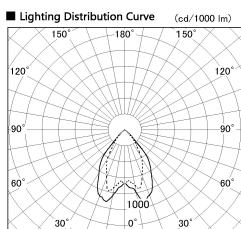

Item no. DD068-3650DB8530D-AS

Series Name: Asymmetric

With Dark Mirror Reflector

Installation	Recessed mount
Type	Asymmetric
Fixture wattage	36W
Beam angle	79 x 65 deg.
Color Temp.	3000K
CRI	Ra>85
Luminous	2611 lm
Body	Die-cast aluminum alloy
Body finish	N/A
Trim finish	Black
Reflector finish	Dark Mirror
IP Rate	IP20
Light source	COB module
Input Voltage	AC220~240V
Dimming Type	Non-Dimmable
Certificate	CE, CCC
Cut Hole	150mm

Height (Weight)	Wide flood
78.7W	177 (1.4kg)
58.5W	177 (1.4kg)
55.0W	177 (1.4kg)
42.8W	157 (1.1kg)
36.0W	157 (1.1kg)