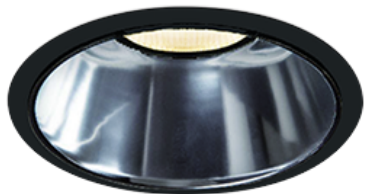

Item no. DD068-3650DB8530D-AS

Series Name: Asymmetric

With Dark Mirror Reflector

Installation	Recessed mount
Type	Asymmetric
Fixture wattage	36W
Beam angle	79 x 65 deg.
Color Temp.	3000K
CRI	Ra>85
Luminous	2611 lm
Body	Die-cast aluminum alloy
Body finish	N/A
Trim finish	Black
Reflector finish	Dark Mirror
IP Rate	IP20
Light source	COB module
Input Voltage	AC220~240V
Dimming Type	Non-Dimmable
Certificate	CE, CCC
Cut Hole	150mm

Height (Weight)	Wide flood
78.7W	177 (1.4kg)
58.5W	177 (1.4kg)
55.0W	177 (1.4kg)
42.8W	157 (1.1kg)
36.0W	157 (1.1kg)