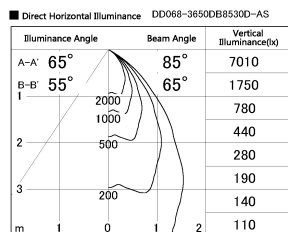

Item no. DD068-3650DB8530D-AS

Series Name: Asymmetric

With Dark Mirror Reflector

Installation	Recessed mount
Type	Asymmetric
Fixture wattage	36W
Beam angle	79 x 65 deg.
Color Temp.	3000K
CRI	Ra>85
Luminous	2611 lm
Body	Die-cast aluminum alloy
Body finish	N/A
Trim finish	Black
Reflector finish	Dark Mirror
IP Rate	IP20
Light source	COB module
Input Voltage	AC220~240V
Dimming Type	Non-Dimmable
Certificate	CE, CCC
Cut Hole	150mm

Height (Weight)	Wide flood
78.7W	177 (1.4kg)
58.5W	177 (1.4kg)
55.0W	177 (1.4kg)
42.8W	157 (1.1kg)
36.0W	157 (1.1kg)