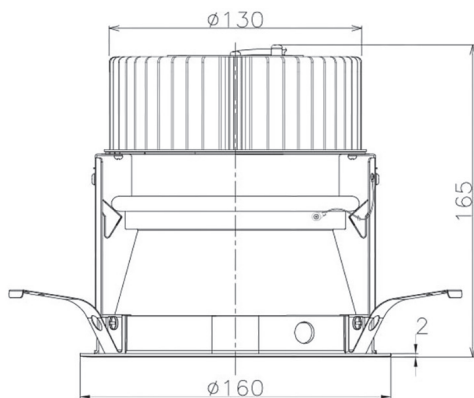

Item no. DD068-3650DB8530D-AS

Series Name: Asymmetric

With Dark Mirror Reflector

Installation	Recessed mount
Type	Asymmetric
Fixture wattage	36W
Beam angle	79 x 65 deg.
Color Temp.	3000K
CRI	Ra>85
Luminous	2611 lm
Body	Die-cast aluminum alloy
Body finish	N/A
Trim finish	Black
Reflector finish	Dark Mirror
IP Rate	IP20
Light source	COB module
Input Voltage	AC220~240V
Dimming Type	Non-Dimmable
Certificate	CE, CCC
Cut Hole	150mm

Height (Weight)	Wide flood
78.7W	177 (1.4kg)
58.5W	177 (1.4kg)
55.0W	177 (1.4kg)
42.8W	157 (1.1kg)
36.0W	157 (1.1kg)