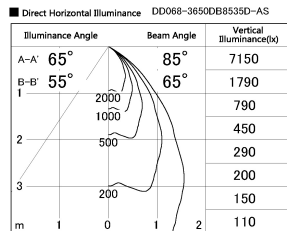

Item no. DD068-3650DB8535D-AS

Series Name: Asymmetric

With Dark Mirror Reflector

Installation	Recessed mount
Type	
Fixture wattage	36W
Beam angle	79 x 65 deg.
Color Temp.	3500K
CRI	Ra>85
Luminous	2663 lm
Body	Die-cast aluminum alloy
Body finish	N/A
Trim finish	Black
Reflector finish	Dark Mirror
IP Rate	IP20
Light source	COB module
Input Voltage	AC220~240V
Dimming Type	Non-Dimmable
Certificate	CE, CCC
Cut Hole	150mm

Height (Weight)	Wide flood
78.7W	177 (1.4kg)
58.5W	177 (1.4kg)
55.0W	177 (1.4kg)
42.8W	157 (1.1kg)
36.0W	157 (1.1kg)