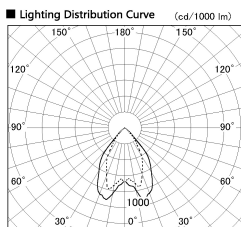

Item no. DD068-3650DB8535D-AS

Series Name: Asymmetric

With Dark Mirror Reflector

Installation	Recessed mount
Type	Asymmetric
Fixture wattage	36W
Beam angle	79 x 65 deg.
Color Temp.	3500K
CRI	Ra>85
Luminous	2663 lm
Body	Die-cast aluminum alloy
Body finish	N/A
Trim finish	Black
Reflector finish	Dark Mirror
IP Rate	IP20
Light source	COB module
Input Voltage	AC220~240V
Dimming Type	Non-Dimmable
Certificate	CE, CCC
Cut Hole	150mm

Height (Weight)	Wide flood
78.7W	177 (1.4kg)
58.5W	177 (1.4kg)
55.0W	177 (1.4kg)
42.8W	157 (1.1kg)
36.0W	157 (1.1kg)