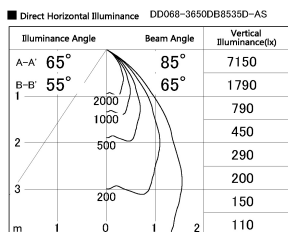

Item no. DD068-3650DB8535D-AS

Series Name: Asymmetric

With Dark Mirror Reflector

Installation	Recessed mount
Type	Asymmetric
Fixture wattage	36W
Beam angle	79 x 65 deg.
Color Temp.	3500K
CRI	Ra>85
Luminous	2663 lm
Body	Die-cast aluminum alloy
Body finish	N/A
Trim finish	Black
Reflector finish	Dark Mirror
IP Rate	IP20
Light source	COB module
Input Voltage	AC220~240V
Dimming Type	Non-Dimmable
Certificate	CE, CCC
Cut Hole	150mm

Height (Weight)	Wide flood
78.7W	177 (1.4kg)
58.5W	177 (1.4kg)
55.0W	177 (1.4kg)
42.8W	157 (1.1kg)
36.0W	157 (1.1kg)