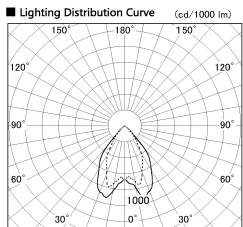

Item no. DD068-3650DB8535D-AS

Series Name: Asymmetric

With Dark Mirror Reflector

Installation	Recessed mount
Type	
Fixture wattage	36W
Beam angle	79 x 65 deg.
Color Temp.	3500K
CRI	Ra>85
Luminous	2663 lm
Body	Die-cast aluminum alloy
Body finish	N/A
Trim finish	Black
Reflector finish	Dark Mirror
IP Rate	IP20
Light source	COB module
Input Voltage	AC220~240V
Dimming Type	Non-Dimmable
Certificate	CE, CCC
Cut Hole	150mm

Height (Weight)	Wide flood
78.7W	177 (1.4kg)
58.5W	177 (1.4kg)
55.0W	177 (1.4kg)
42.8W	157 (1.1kg)
36.0W	157 (1.1kg)