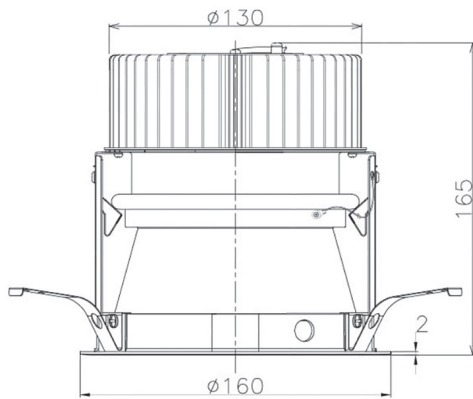

Item no. DD068-3650DB8535D-AS

Series Name: Asymmetric

With Dark Mirror Reflector

Installation	Recessed mount
Type	
Fixture wattage	36W
Beam angle	79 x 65 deg.
Color Temp.	3500K
CRI	Ra>85
Luminous	2663 lm
Body	Die-cast aluminum alloy
Body finish	N/A
Trim finish	Black
Reflector finish	Dark Mirror
IP Rate	IP20
Light source	COB module
Input Voltage	AC220~240V
Dimming Type	Non-Dimmable
Certificate	CE, CCC
Cut Hole	150mm

Height (Weight)	Wide flood
78.7W	177 (1.4kg)
58.5W	177 (1.4kg)
55.0W	177 (1.4kg)
42.8W	157 (1.1kg)
36.0W	157 (1.1kg)