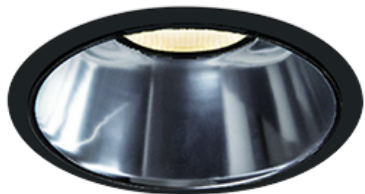

Item no. DD068-3650DB8535D-AS

Series Name: Asymmetric

With Dark Mirror Reflector

Installation	Recessed mount
Type	Asymmetric
Fixture wattage	36W
Beam angle	79 x 65 deg.
Color Temp.	3500K
CRI	Ra>85
Luminous	2663 lm
Body	Die-cast aluminum alloy
Body finish	N/A
Trim finish	Black
Reflector finish	Dark Mirror
IP Rate	IP20
Light source	COB module
Input Voltage	AC220~240V
Dimming Type	Non-Dimmable
Certificate	CE, CCC
Cut Hole	150mm

Height (Weight)	Wide flood
78.7W	177 (1.4kg)
58.5W	177 (1.4kg)
55.0W	177 (1.4kg)
42.8W	157 (1.1kg)
36.0W	157 (1.1kg)