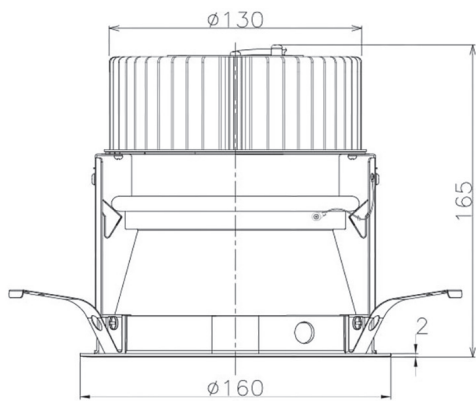

Item no. DD068-3650DB8535D-AS

Series Name: Asymmetric

With Dark Mirror Reflector

Installation	Recessed mount
Type	Asymmetric
Fixture wattage	36W
Beam angle	79 x 65 deg.
Color Temp.	3500K
CRI	Ra>85
Luminous	2663 lm
Body	Die-cast aluminum alloy
Body finish	N/A
Trim finish	Black
Reflector finish	Dark Mirror
IP Rate	IP20
Light source	COB module
Input Voltage	AC220~240V
Dimming Type	Non-Dimmable
Certificate	CE, CCC
Cut Hole	150mm

Height (Weight)	Wide flood
78.7W	177 (1.4kg)
58.5W	177 (1.4kg)
55.0W	177 (1.4kg)
42.8W	157 (1.1kg)
36.0W	157 (1.1kg)