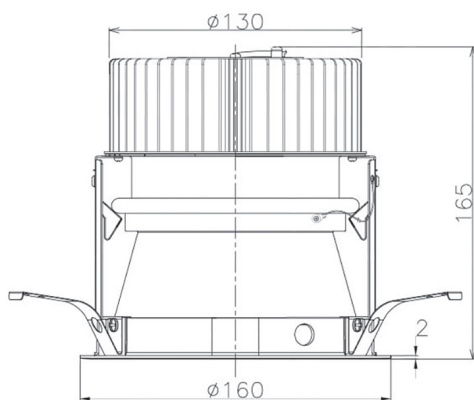

Item no. DD068-3650DB8540D-AS

Series Name: Asymmetric

With Dark Mirror Reflector

Installation	Recessed mount
Type	
Fixture wattage	36W
Beam angle	79 x 65 deg.
Color Temp.	4000K
CRI	Ra>85
Luminous	2690 lm
Body	Die-cast aluminum alloy
Body finish	N/A
Trim finish	Black
Reflector finish	Dark Mirror
IP Rate	IP20
Light source	COB module
Input Voltage	AC220~240V
Dimming Type	Non-Dimmable
Certificate	CE, CCC
Cut Hole	150mm

Height (Weight)	Wide flood
78.7W	177 (1.4kg)
58.5W	177 (1.4kg)
55.0W	177 (1.4kg)
42.8W	157 (1.1kg)
36.0W	157 (1.1kg)