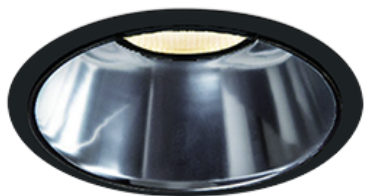

Item no. DD068-3650DB8540D-AS

Series Name: Asymmetric

With Dark Mirror Reflector

Installation	Recessed mount
Type	
Fixture wattage	36W
Beam angle	79 x 65 deg.
Color Temp.	4000K
CRI	Ra>85
Luminous	2690 lm
Body	Die-cast aluminum alloy
Body finish	N/A
Trim finish	Black
Reflector finish	Dark Mirror
IP Rate	IP20
Light source	COB module
Input Voltage	AC220~240V
Dimming Type	Non-Dimmable
Certificate	CE, CCC
Cut Hole	150mm

Height (Weight)	Wide flood
78.7W	177 (1.4kg)
58.5W	177 (1.4kg)
55.0W	177 (1.4kg)
42.8W	157 (1.1kg)
36.0W	157 (1.1kg)