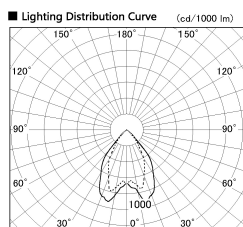

Item no. DD068-3650DB8540D-AS

Series Name: Asymmetric

With Dark Mirror Reflector

Installation	Recessed mount
Type	
Fixture wattage	36W
Beam angle	79 x 65 deg.
Color Temp.	4000K
CRI	Ra>85
Luminous	2690 lm
Body	Die-cast aluminum alloy
Body finish	N/A
Trim finish	Black
Reflector finish	Dark Mirror
IP Rate	IP20
Light source	COB module
Input Voltage	AC220~240V
Dimming Type	Non-Dimmable
Certificate	CE, CCC
Cut Hole	150mm

Height (Weight)	Wide flood
78.7W	177 (1.4kg)
58.5W	177 (1.4kg)
55.0W	177 (1.4kg)
42.8W	157 (1.1kg)
36.0W	157 (1.1kg)