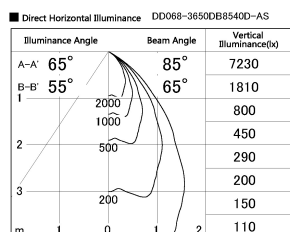

Item no. DD068-3650DB8540D-AS

Series Name: Asymmetric

With Dark Mirror Reflector

Installation	Recessed mount
Type	
Fixture wattage	36W
Beam angle	79 x 65 deg.
Color Temp.	4000K
CRI	Ra>85
Luminous	2690 lm
Body	Die-cast aluminum alloy
Body finish	N/A
Trim finish	Black
Reflector finish	Dark Mirror
IP Rate	IP20
Light source	COB module
Input Voltage	AC220~240V
Dimming Type	Non-Dimmable
Certificate	CE, CCC
Cut Hole	150mm

Height (Weight)	Wide flood
78.7W	177 (1.4kg)
58.5W	177 (1.4kg)
55.0W	177 (1.4kg)
42.8W	157 (1.1kg)
36.0W	157 (1.1kg)