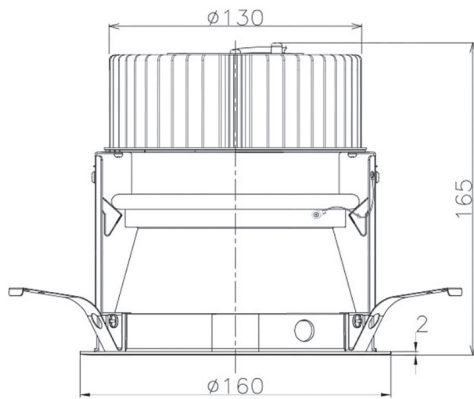

Item no. DD068-3650DB9027D-AS

Series Name: Asymmetric

With Dark Mirror Reflector

Installation	Recessed mount
Type	
Fixture wattage	36W
Beam angle	79 x 65 deg.
Color Temp.	2700K
CRI	Ra>90
Luminous	2279 lm
Body	Die-cast aluminum alloy
Body finish	N/A
Trim finish	Black
Reflector finish	Dark Mirror
IP Rate	IP20
Light source	COB module
Input Voltage	AC220~240V
Dimming Type	Non-Dimmable
Certificate	CE, CCC
Cut Hole	150mm

Height (Weight)	Wide flood
78.7W	177 (1.4kg)
58.5W	177 (1.4kg)
55.0W	177 (1.4kg)
42.8W	157 (1.1kg)
36.0W	157 (1.1kg)