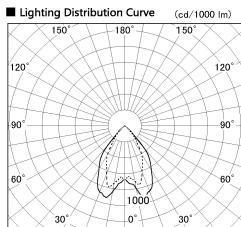

Item no. DD068-3650DB9027D-AS

Series Name: Asymmetric

With Dark Mirror Reflector

Installation	Recessed mount
Type	
Fixture wattage	36W
Beam angle	79 x 65 deg.
Color Temp.	2700K
CRI	Ra>90
Luminous	2279 lm
Body	Die-cast aluminum alloy
Body finish	N/A
Trim finish	Black
Reflector finish	Dark Mirror
IP Rate	IP20
Light source	COB module
Input Voltage	AC220~240V
Dimming Type	Non-Dimmable
Certificate	CE, CCC
Cut Hole	150mm

Height (Weight)	Wide flood
78.7W	177 (1.4kg)
58.5W	177 (1.4kg)
55.0W	177 (1.4kg)
42.8W	157 (1.1kg)
36.0W	157 (1.1kg)