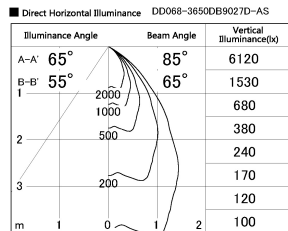

Item no. DD068-3650DB9027D-AS

Series Name: Asymmetric

With Dark Mirror Reflector

Installation	Recessed mount
Type	
Fixture wattage	36W
Beam angle	79 x 65 deg.
Color Temp.	2700K
CRI	Ra>90
Luminous	2279 lm
Body	Die-cast aluminum alloy
Body finish	N/A
Trim finish	Black
Reflector finish	Dark Mirror
IP Rate	IP20
Light source	COB module
Input Voltage	AC220~240V
Dimming Type	Non-Dimmable
Certificate	CE, CCC
Cut Hole	150mm

Height (Weight)	Wide flood
78.7W	177 (1.4kg)
58.5W	177 (1.4kg)
55.0W	177 (1.4kg)
42.8W	157 (1.1kg)
36.0W	157 (1.1kg)