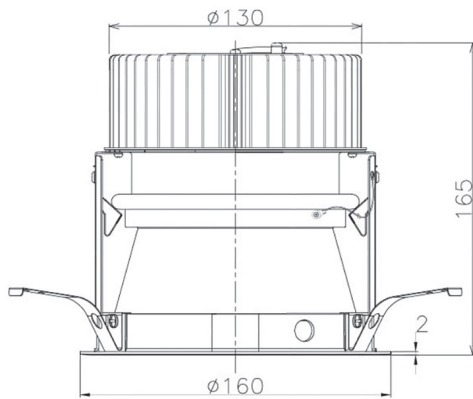

Item no. DD068-3650DB9027D-AS

Series Name: Asymmetric

With Dark Mirror Reflector

Installation	Recessed mount
Type	
Fixture wattage	36W
Beam angle	79 x 65 deg.
Color Temp.	2700K
CRI	Ra>90
Luminous	2279 lm
Body	Die-cast aluminum alloy
Body finish	N/A
Trim finish	Black
Reflector finish	Dark Mirror
IP Rate	IP20
Light source	COB module
Input Voltage	AC220~240V
Dimming Type	Non-Dimmable
Certificate	CE, CCC
Cut Hole	150mm

Height (Weight)	Wide flood
78.7W	177 (1.4kg)
58.5W	177 (1.4kg)
55.0W	177 (1.4kg)
42.8W	157 (1.1kg)
36.0W	157 (1.1kg)