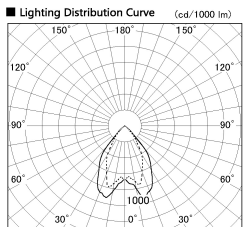

Item no. DD068-3650DB9027D-AS

Series Name: Asymmetric

With Dark Mirror Reflector

Installation	Recessed mount
Type	
Fixture wattage	36W
Beam angle	79 x 65 deg.
Color Temp.	2700K
CRI	Ra>90
Luminous	2279 lm
Body	Die-cast aluminum alloy
Body finish	N/A
Trim finish	Black
Reflector finish	Dark Mirror
IP Rate	IP20
Light source	COB module
Input Voltage	AC220~240V
Dimming Type	Non-Dimmable
Certificate	CE, CCC
Cut Hole	150mm

Height (Weight)	Wide flood
78.7W	177 (1.4kg)
58.5W	177 (1.4kg)
55.0W	177 (1.4kg)
42.8W	157 (1.1kg)
36.0W	157 (1.1kg)