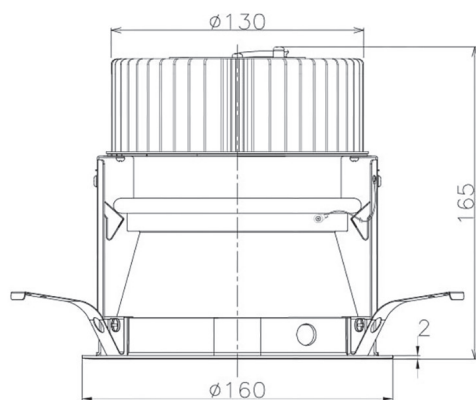

Item no. DD068-3650DB9030D-AS

Series Name: Asymmetric

With Dark Mirror Reflector

Installation	Recessed mount
Type	
Fixture wattage	36W
Beam angle	79 x 65 deg.
Color Temp.	3000K
CRI	Ra>90
Luminous	2374 lm
Body	Die-cast aluminum alloy
Body finish	N/A
Trim finish	Black
Reflector finish	Dark Mirror
IP Rate	IP20
Light source	COB module
Input Voltage	AC220~240V
Dimming Type	Non-Dimmable
Certificate	CE, CCC
Cut Hole	150mm

Height (Weight)	Wide flood
78.7W	177 (1.4kg)
58.5W	177 (1.4kg)
55.0W	177 (1.4kg)
42.8W	157 (1.1kg)
36.0W	157 (1.1kg)