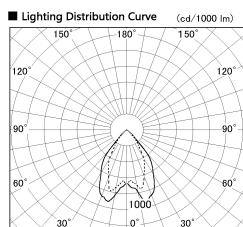

Item no. DD068-3650DB9030D-AS

Series Name: Asymmetric

With Dark Mirror Reflector

Installation	Recessed mount
Type	
Fixture wattage	36W
Beam angle	79 x 65 deg.
Color Temp.	3000K
CRI	Ra>90
Luminous	2374 lm
Body	Die-cast aluminum alloy
Body finish	N/A
Trim finish	Black
Reflector finish	Dark Mirror
IP Rate	IP20
Light source	COB module
Input Voltage	AC220~240V
Dimming Type	Non-Dimmable
Certificate	CE, CCC
Cut Hole	150mm

Height (Weight)	Wide flood
78.7W	177 (1.4kg)
58.5W	177 (1.4kg)
55.0W	177 (1.4kg)
42.8W	157 (1.1kg)
36.0W	157 (1.1kg)