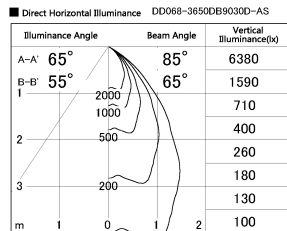

Item no. DD068-3650DB9030D-AS

Series Name: Asymmetric

With Dark Mirror Reflector

Installation	Recessed mount
Type	Asymmetric
Fixture wattage	36W
Beam angle	79 x 65 deg.
Color Temp.	3000K
CRI	Ra>90
Luminous	2374 lm
Body	Die-cast aluminum alloy
Body finish	N/A
Trim finish	Black
Reflector finish	Dark Mirror
IP Rate	IP20
Light source	COB module
Input Voltage	AC220~240V
Dimming Type	Non-Dimmable
Certificate	CE, CCC
Cut Hole	150mm

Height (Weight)	Wide flood
78.7W	177 (1.4kg)
58.5W	177 (1.4kg)
55.0W	177 (1.4kg)
42.8W	157 (1.1kg)
36.0W	157 (1.1kg)