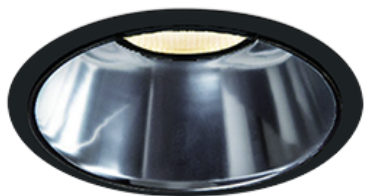

Item no. DD068-3650DB9030D-AS

Series Name: Asymmetric

With Dark Mirror Reflector

Installation	Recessed mount
Type	
Fixture wattage	36W
Beam angle	79 x 65 deg.
Color Temp.	3000K
CRI	Ra>90
Luminous	2374 lm
Body	Die-cast aluminum alloy
Body finish	N/A
Trim finish	Black
Reflector finish	Dark Mirror
IP Rate	IP20
Light source	COB module
Input Voltage	AC220~240V
Dimming Type	Non-Dimmable
Certificate	CE, CCC
Cut Hole	150mm

Height (Weight)	Wide flood
78.7W	177 (1.4kg)
58.5W	177 (1.4kg)
55.0W	177 (1.4kg)
42.8W	157 (1.1kg)
36.0W	157 (1.1kg)