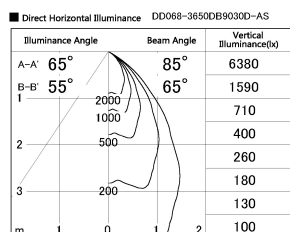

Item no. DD068-3650DB9030D-AS

Series Name: Asymmetric

With Dark Mirror Reflector

Installation	Recessed mount
Type	
Fixture wattage	36W
Beam angle	79 x 65 deg.
Color Temp.	3000K
CRI	Ra>90
Luminous	2374 lm
Body	Die-cast aluminum alloy
Body finish	N/A
Trim finish	Black
Reflector finish	Dark Mirror
IP Rate	IP20
Light source	COB module
Input Voltage	AC220~240V
Dimming Type	Non-Dimmable
Certificate	CE, CCC
Cut Hole	150mm

Height (Weight)	Wide flood
78.7W	177 (1.4kg)
58.5W	177 (1.4kg)
55.0W	177 (1.4kg)
42.8W	157 (1.1kg)
36.0W	157 (1.1kg)