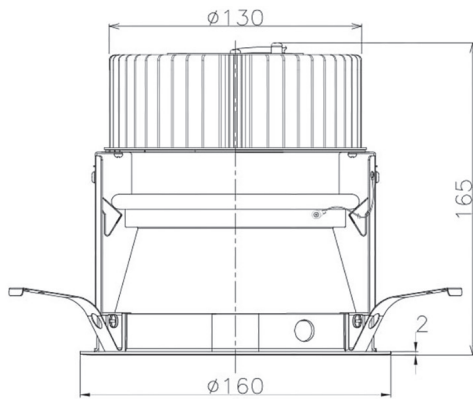

Item no. DD068-3650DB9030D-AS

Series Name: Asymmetric

With Dark Mirror Reflector

Installation	Recessed mount
Type	Asymmetric
Fixture wattage	36W
Beam angle	79 x 65 deg.
Color Temp.	3000K
CRI	Ra>90
Luminous	2374 lm
Body	Die-cast aluminum alloy
Body finish	N/A
Trim finish	Black
Reflector finish	Dark Mirror
IP Rate	IP20
Light source	COB module
Input Voltage	AC220~240V
Dimming Type	Non-Dimmable
Certificate	CE, CCC
Cut Hole	150mm

Height (Weight)	Wide flood
78.7W	177 (1.4kg)
58.5W	177 (1.4kg)
55.0W	177 (1.4kg)
42.8W	157 (1.1kg)
36.0W	157 (1.1kg)