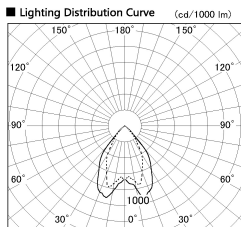

Item no. DD068-3650DB9030D-AS

Series Name: Asymmetric

With Dark Mirror Reflector

Installation	Recessed mount
Type	Asymmetric
Fixture wattage	36W
Beam angle	79 x 65 deg.
Color Temp.	3000K
CRI	Ra>90
Luminous	2374 lm
Body	Die-cast aluminum alloy
Body finish	N/A
Trim finish	Black
Reflector finish	Dark Mirror
IP Rate	IP20
Light source	COB module
Input Voltage	AC220~240V
Dimming Type	Non-Dimmable
Certificate	CE, CCC
Cut Hole	150mm

Height (Weight)	Wide flood
78.7W	177 (1.4kg)
58.5W	177 (1.4kg)
55.0W	177 (1.4kg)
42.8W	157 (1.1kg)
36.0W	157 (1.1kg)