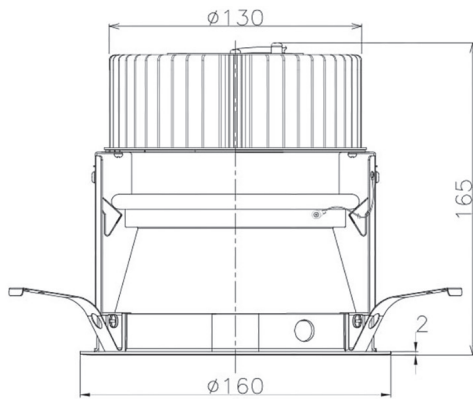

Item no. DD068-3650DB9035D-AS

Series Name: Asymmetric

With Dark Mirror Reflector

Installation	Recessed mount
Type	Asymmetric
Fixture wattage	36W
Beam angle	79 x 65 deg.
Color Temp.	3500K
CRI	Ra>90
Luminous	2422 lm
Body	Die-cast aluminum alloy
Body finish	N/A
Trim finish	Black
Reflector finish	Dark Mirror
IP Rate	IP20
Light source	COB module
Input Voltage	AC220~240V
Dimming Type	Non-Dimmable
Certificate	CE, CCC
Cut Hole	150mm

Height (Weight)	Wide flood
78.7W	177 (1.4kg)
58.5W	177 (1.4kg)
55.0W	177 (1.4kg)
42.8W	157 (1.1kg)
36.0W	157 (1.1kg)