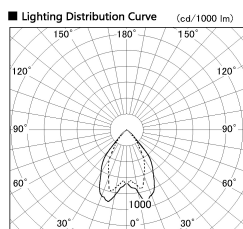

Item no. DD068-3650DB9035D-AS

Series Name: Asymmetric

With Dark Mirror Reflector

Installation	Recessed mount
Type	
Fixture wattage	36W
Beam angle	79 x 65 deg.
Color Temp.	3500K
CRI	Ra>90
Luminous	2422 lm
Body	Die-cast aluminum alloy
Body finish	N/A
Trim finish	Black
Reflector finish	Dark Mirror
IP Rate	IP20
Light source	COB module
Input Voltage	AC220~240V
Dimming Type	Non-Dimmable
Certificate	CE, CCC
Cut Hole	150mm

Height (Weight)	Wide flood
78.7W	177 (1.4kg)
58.5W	177 (1.4kg)
55.0W	177 (1.4kg)
42.8W	157 (1.1kg)
36.0W	157 (1.1kg)