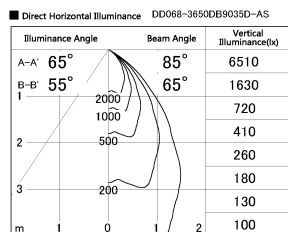

Item no. DD068-3650DB9035D-AS

Series Name: Asymmetric

With Dark Mirror Reflector

Installation	Recessed mount
Type	
Fixture wattage	36W
Beam angle	79 x 65 deg.
Color Temp.	3500K
CRI	Ra>90
Luminous	2422 lm
Body	Die-cast aluminum alloy
Body finish	N/A
Trim finish	Black
Reflector finish	Dark Mirror
IP Rate	IP20
Light source	COB module
Input Voltage	AC220~240V
Dimming Type	Non-Dimmable
Certificate	CE, CCC
Cut Hole	150mm

Height (Weight)	Wide flood
78.7W	177 (1.4kg)
58.5W	177 (1.4kg)
55.0W	177 (1.4kg)
42.8W	157 (1.1kg)
36.0W	157 (1.1kg)