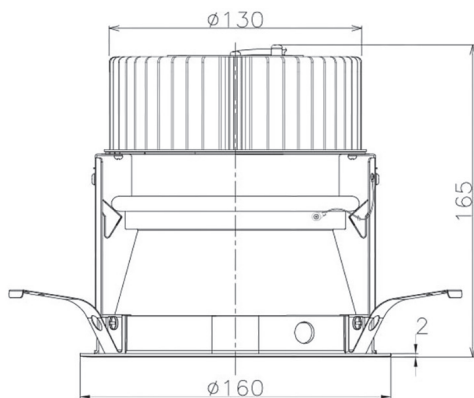

Item no. DD068-3650DB9035D-AS

Series Name: Asymmetric

With Dark Mirror Reflector

Installation	Recessed mount
Type	
Fixture wattage	36W
Beam angle	79 x 65 deg.
Color Temp.	3500K
CRI	Ra>90
Luminous	2422 lm
Body	Die-cast aluminum alloy
Body finish	N/A
Trim finish	Black
Reflector finish	Dark Mirror
IP Rate	IP20
Light source	COB module
Input Voltage	AC220~240V
Dimming Type	Non-Dimmable
Certificate	CE, CCC
Cut Hole	150mm

Height (Weight)	Wide flood
78.7W	177 (1.4kg)
58.5W	177 (1.4kg)
55.0W	177 (1.4kg)
42.8W	157 (1.1kg)
36.0W	157 (1.1kg)