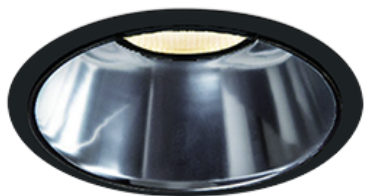

Item no. DD068-3650DB9035D-AS

Series Name: Asymmetric

With Dark Mirror Reflector

Installation	Recessed mount
Type	
Fixture wattage	36W
Beam angle	79 x 65 deg.
Color Temp.	3500K
CRI	Ra>90
Luminous	2422 lm
Body	Die-cast aluminum alloy
Body finish	N/A
Trim finish	Black
Reflector finish	Dark Mirror
IP Rate	IP20
Light source	COB module
Input Voltage	AC220~240V
Dimming Type	Non-Dimmable
Certificate	CE, CCC
Cut Hole	150mm

Height (Weight)	Wide flood
78.7W	177 (1.4kg)
58.5W	177 (1.4kg)
55.0W	177 (1.4kg)
42.8W	157 (1.1kg)
36.0W	157 (1.1kg)