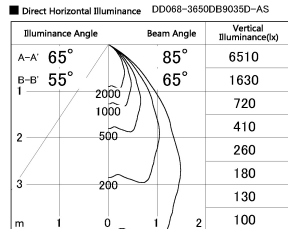

Item no. DD068-3650DB9035D-AS

Series Name: Asymmetric

With Dark Mirror Reflector

Installation	Recessed mount
Type	Asymmetric
Fixture wattage	36W
Beam angle	79 x 65 deg.
Color Temp.	3500K
CRI	Ra>90
Luminous	2422 lm
Body	Die-cast aluminum alloy
Body finish	N/A
Trim finish	Black
Reflector finish	Dark Mirror
IP Rate	IP20
Light source	COB module
Input Voltage	AC220~240V
Dimming Type	Non-Dimmable
Certificate	CE, CCC
Cut Hole	150mm

Height (Weight)	Wide flood
78.7W	177 (1.4kg)
58.5W	177 (1.4kg)
55.0W	177 (1.4kg)
42.8W	157 (1.1kg)
36.0W	157 (1.1kg)