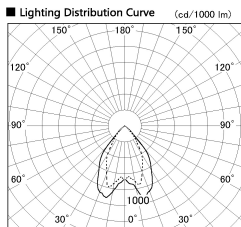

Item no. DD068-3650DB9035D-AS

Series Name: Asymmetric

With Dark Mirror Reflector

Installation	Recessed mount
Type	Asymmetric
Fixture wattage	36W
Beam angle	79 x 65 deg.
Color Temp.	3500K
CRI	Ra>90
Luminous	2422 lm
Body	Die-cast aluminum alloy
Body finish	N/A
Trim finish	Black
Reflector finish	Dark Mirror
IP Rate	IP20
Light source	COB module
Input Voltage	AC220~240V
Dimming Type	Non-Dimmable
Certificate	CE, CCC
Cut Hole	150mm

Height (Weight)	Wide flood
78.7W	177 (1.4kg)
58.5W	177 (1.4kg)
55.0W	177 (1.4kg)
42.8W	157 (1.1kg)
36.0W	157 (1.1kg)