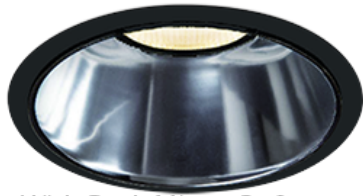

Item no. DD068-3650DB9040D-AS

Series Name: Asymmetric

With Dark Mirror Reflector

Installation	Recessed mount
Type	
Fixture wattage	36W
Beam angle	79 x 65 deg.
Color Temp.	4000K
CRI	Ra>90
Luminous	2446 lm
Body	Die-cast aluminum alloy
Body finish	N/A
Trim finish	Black
Reflector finish	Dark Mirror
IP Rate	IP20
Light source	COB module
Input Voltage	AC220~240V
Dimming Type	Non-Dimmable
Certificate	CE, CCC
Cut Hole	150mm

Height (Weight)	Wide flood
78.7W	177 (1.4kg)
58.5W	177 (1.4kg)
55.0W	177 (1.4kg)
42.8W	157 (1.1kg)
36.0W	157 (1.1kg)