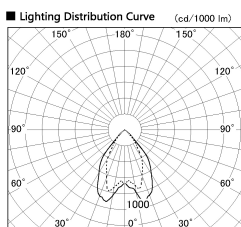

Item no. DD068-3650DB9040D-AS

Series Name: Asymmetric

With Dark Mirror Reflector

| | |
|------------------|-------------------------|
| Installation | Recessed mount |
| Type | Asymmetric |
| Fixture wattage | 36W |
| Beam angle | 79 x 65 deg. |
| Color Temp. | 4000K |
| CRI | Ra>90 |
| Luminous | 2446 lm |
| Body | Die-cast aluminum alloy |
| Body finish | N/A |
| Trim finish | Black |
| Reflector finish | Dark Mirror |
| IP Rate | IP20 |
| Light source | COB module |
| Input Voltage | AC220~240V |
| Dimming Type | Non-Dimmable |
| Certificate | CE, CCC |
| Cut Hole | 150mm |

| Height (Weight) | Wide flood |
|-----------------|-------------|
| 78.7W | 177 (1.4kg) |
| 58.5W | 177 (1.4kg) |
| 55.0W | 177 (1.4kg) |
| 42.8W | 157 (1.1kg) |
| 36.0W | 157 (1.1kg) |