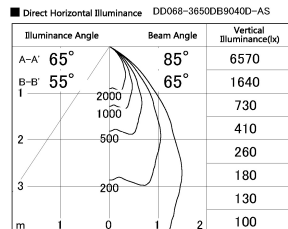

Item no. DD068-3650DB9040D-AS

Series Name: Asymmetric

With Dark Mirror Reflector

Installation	Recessed mount
Type	
Fixture wattage	36W
Beam angle	79 x 65 deg.
Color Temp.	4000K
CRI	Ra>90
Luminous	2446 lm
Body	Die-cast aluminum alloy
Body finish	N/A
Trim finish	Black
Reflector finish	Dark Mirror
IP Rate	IP20
Light source	COB module
Input Voltage	AC220~240V
Dimming Type	Non-Dimmable
Certificate	CE, CCC
Cut Hole	150mm

Height (Weight)	Wide flood
78.7W	177 (1.4kg)
58.5W	177 (1.4kg)
55.0W	177 (1.4kg)
42.8W	157 (1.1kg)
36.0W	157 (1.1kg)