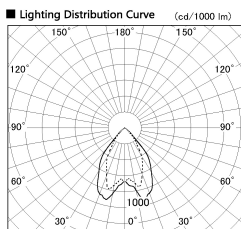

Item no. DD068-3650DB9040D-AS

Series Name: Asymmetric

With Dark Mirror Reflector

Installation	Recessed mount
Type	
Fixture wattage	36W
Beam angle	79 x 65 deg.
Color Temp.	4000K
CRI	Ra>90
Luminous	2446 lm
Body	Die-cast aluminum alloy
Body finish	N/A
Trim finish	Black
Reflector finish	Dark Mirror
IP Rate	IP20
Light source	COB module
Input Voltage	AC220~240V
Dimming Type	Non-Dimmable
Certificate	CE, CCC
Cut Hole	150mm

Height (Weight)	Wide flood
78.7W	177 (1.4kg)
58.5W	177 (1.4kg)
55.0W	177 (1.4kg)
42.8W	157 (1.1kg)
36.0W	157 (1.1kg)