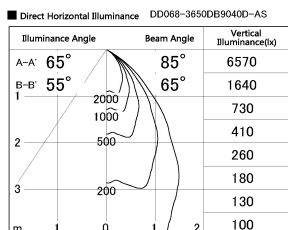

Item no. DD068-3650DB9040D-AS

Series Name: Asymmetric

With Dark Mirror Reflector

| | |
|------------------|-------------------------|
| Installation | Recessed mount |
| Type | Asymmetric |
| Fixture wattage | 36W |
| Beam angle | 79 x 65 deg. |
| Color Temp. | 4000K |
| CRI | Ra>90 |
| Luminous | 2446 lm |
| Body | Die-cast aluminum alloy |
| Body finish | N/A |
| Trim finish | Black |
| Reflector finish | Dark Mirror |
| IP Rate | IP20 |
| Light source | COB module |
| Input Voltage | AC220~240V |
| Dimming Type | Non-Dimmable |
| Certificate | CE, CCC |
| Cut Hole | 150mm |

| Height (Weight) | Wide flood |
|-----------------|-------------|
| 78.7W | 177 (1.4kg) |
| 58.5W | 177 (1.4kg) |
| 55.0W | 177 (1.4kg) |
| 42.8W | 157 (1.1kg) |
| 36.0W | 157 (1.1kg) |