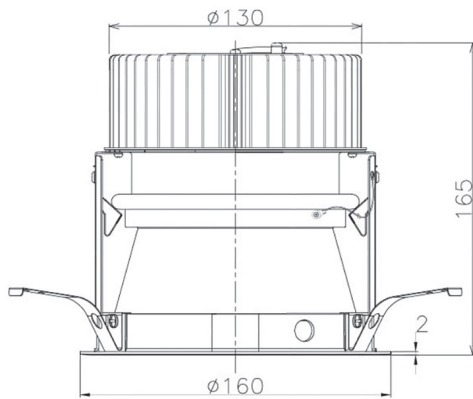

Item no. DD068-3650DB9040D-AS

Series Name: Asymmetric

With Dark Mirror Reflector

Installation	Recessed mount
Type	
Fixture wattage	36W
Beam angle	79 x 65 deg.
Color Temp.	4000K
CRI	Ra>90
Luminous	2446 lm
Body	Die-cast aluminum alloy
Body finish	N/A
Trim finish	Black
Reflector finish	Dark Mirror
IP Rate	IP20
Light source	COB module
Input Voltage	AC220~240V
Dimming Type	Non-Dimmable
Certificate	CE, CCC
Cut Hole	150mm

Height (Weight)	Wide flood
78.7W	177 (1.4kg)
58.5W	177 (1.4kg)
55.0W	177 (1.4kg)
42.8W	157 (1.1kg)
36.0W	157 (1.1kg)