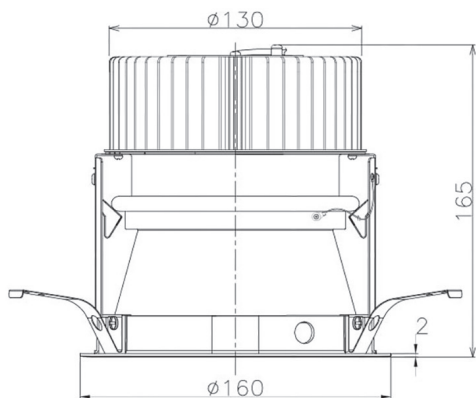

Item no. DD068-3650DB9040D-AS

Series Name: Asymmetric

With Dark Mirror Reflector

| | |
|------------------|-------------------------|
| Installation | Recessed mount |
| Type | Asymmetric |
| Fixture wattage | 36W |
| Beam angle | 79 x 65 deg. |
| Color Temp. | 4000K |
| CRI | Ra>90 |
| Luminous | 2446 lm |
| Body | Die-cast aluminum alloy |
| Body finish | N/A |
| Trim finish | Black |
| Reflector finish | Dark Mirror |
| IP Rate | IP20 |
| Light source | COB module |
| Input Voltage | AC220~240V |
| Dimming Type | Non-Dimmable |
| Certificate | CE, CCC |
| Cut Hole | 150mm |

| Height (Weight) | Wide flood |
|-----------------|-------------|
| 78.7W | 177 (1.4kg) |
| 58.5W | 177 (1.4kg) |
| 55.0W | 177 (1.4kg) |
| 42.8W | 157 (1.1kg) |
| 36.0W | 157 (1.1kg) |