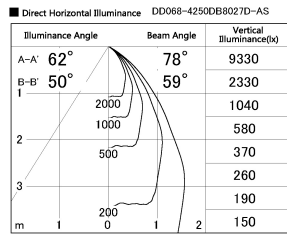

Item no. DD068-4250DB8027D-AS

Series Name: Asymmetric

With Dark Mirror Reflector

Installation	Recessed mount
Type	
Fixture wattage	42.8W
Beam angle	80 x 64 deg.
Color Temp.	2700K
CRI	Ra>80
Luminous	2983 lm
Body	Die-cast aluminum alloy
Body finish	N/A
Trim finish	Black
Reflector finish	Dark Mirror
IP Rate	IP20
Light source	COB module
Input Voltage	AC220~240V
Dimming Type	Non-Dimmable
Certificate	CE, CCC
Cut Hole	150mm

Height (Weight)	Wide flood
78.7W	177 (1.4kg)
58.5W	177 (1.4kg)
55.0W	177 (1.4kg)
42.8W	157 (1.1kg)
36.0W	157 (1.1kg)