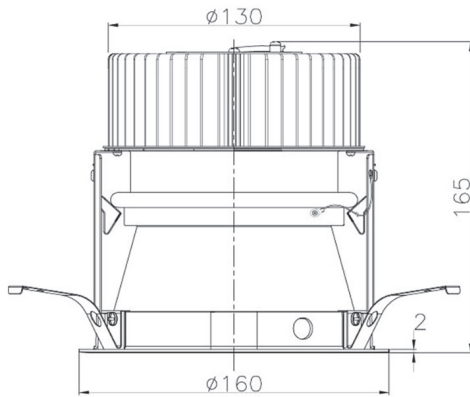

Item no. DD068-4250DB8027D-AS

Series Name: Asymmetric

With Dark Mirror Reflector

Installation	Recessed mount
Type	
Fixture wattage	42.8W
Beam angle	80 x 64 deg.
Color Temp.	2700K
CRI	Ra>80
Luminous	2983 lm
Body	Die-cast aluminum alloy
Body finish	N/A
Trim finish	Black
Reflector finish	Dark Mirror
IP Rate	IP20
Light source	COB module
Input Voltage	AC220~240V
Dimming Type	Non-Dimmable
Certificate	CE, CCC
Cut Hole	150mm

Height (Weight)	Wide flood
78.7W	177 (1.4kg)
58.5W	177 (1.4kg)
55.0W	177 (1.4kg)
42.8W	157 (1.1kg)
36.0W	157 (1.1kg)