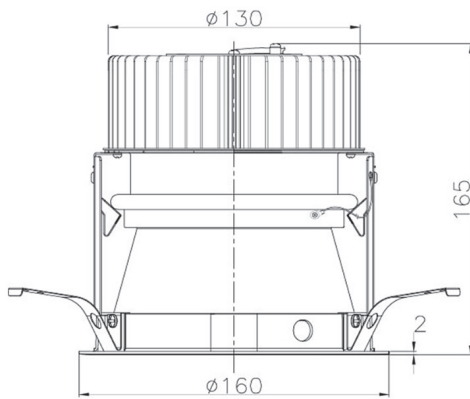

Item no. DD068-4250DB8027D-AS

Series Name: Asymmetric

With Dark Mirror Reflector

Installation	Recessed mount
Type	Asymmetric
Fixture wattage	42.8W
Beam angle	80 x 64 deg.
Color Temp.	2700K
CRI	Ra>80
Luminous	2983 lm
Body	Die-cast aluminum alloy
Body finish	N/A
Trim finish	Black
Reflector finish	Dark Mirror
IP Rate	IP20
Light source	COB module
Input Voltage	AC220~240V
Dimming Type	Non-Dimmable
Certificate	CE, CCC
Cut Hole	150mm

Height (Weight)	Wide flood
78.7W	177 (1.4kg)
58.5W	177 (1.4kg)
55.0W	177 (1.4kg)
42.8W	157 (1.1kg)
36.0W	157 (1.1kg)