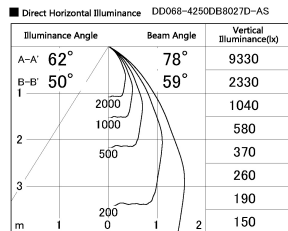

Item no. DD068-4250DB8027D-AS

Series Name: Asymmetric

With Dark Mirror Reflector

Installation	Recessed mount
Type	Asymmetric
Fixture wattage	42.8W
Beam angle	80 x 64 deg.
Color Temp.	2700K
CRI	Ra>80
Luminous	2983 lm
Body	Die-cast aluminum alloy
Body finish	N/A
Trim finish	Black
Reflector finish	Dark Mirror
IP Rate	IP20
Light source	COB module
Input Voltage	AC220~240V
Dimming Type	Non-Dimmable
Certificate	CE, CCC
Cut Hole	150mm

Height (Weight)	Wide flood
78.7W	177 (1.4kg)
58.5W	177 (1.4kg)
55.0W	177 (1.4kg)
42.8W	157 (1.1kg)
36.0W	157 (1.1kg)