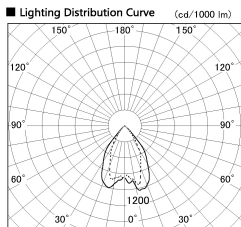

Item no. DD068-4250DB8027D-AS

Series Name: Asymmetric

With Dark Mirror Reflector

Installation	Recessed mount
Type	Asymmetric
Fixture wattage	42.8W
Beam angle	80 x 64 deg.
Color Temp.	2700K
CRI	Ra>80
Luminous	2983 lm
Body	Die-cast aluminum alloy
Body finish	N/A
Trim finish	Black
Reflector finish	Dark Mirror
IP Rate	IP20
Light source	COB module
Input Voltage	AC220~240V
Dimming Type	Non-Dimmable
Certificate	CE, CCC
Cut Hole	150mm

Height (Weight)	Wide flood
78.7W	177 (1.4kg)
58.5W	177 (1.4kg)
55.0W	177 (1.4kg)
42.8W	157 (1.1kg)
36.0W	157 (1.1kg)