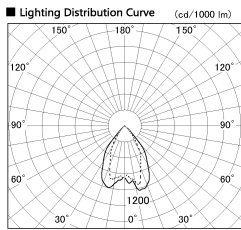

Item no. DD068-4250DB8027D-AS

Series Name: Asymmetric

With Dark Mirror Reflector

Installation	Recessed mount
Type	
Fixture wattage	42.8W
Beam angle	80 x 64 deg.
Color Temp.	2700K
CRI	Ra>80
Luminous	2983 lm
Body	Die-cast aluminum alloy
Body finish	N/A
Trim finish	Black
Reflector finish	Dark Mirror
IP Rate	IP20
Light source	COB module
Input Voltage	AC220~240V
Dimming Type	Non-Dimmable
Certificate	CE, CCC
Cut Hole	150mm

Height (Weight)	Wide flood
78.7W	177 (1.4kg)
58.5W	177 (1.4kg)
55.0W	177 (1.4kg)
42.8W	157 (1.1kg)
36.0W	157 (1.1kg)