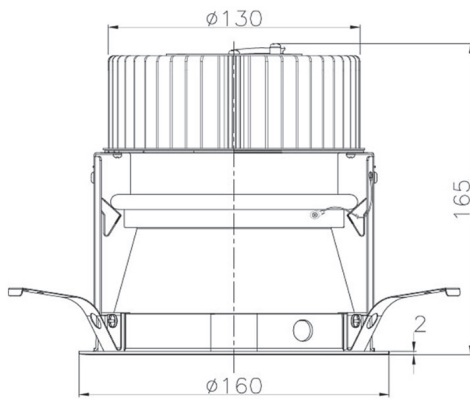

Item no. DD068-4250DB8030D-AS

Series Name: Asymmetric

With Dark Mirror Reflector

Installation	Recessed mount
Type	
Fixture wattage	42.8W
Beam angle	80 x 64 deg.
Color Temp.	3000K
CRI	Ra>80
Luminous	3107 lm
Body	Die-cast aluminum alloy
Body finish	N/A
Trim finish	Black
Reflector finish	Dark Mirror
IP Rate	IP20
Light source	COB module
Input Voltage	AC220~240V
Dimming Type	Non-Dimmable
Certificate	CE, CCC
Cut Hole	150mm

Height (Weight)	Wide flood
78.7W	177 (1.4kg)
58.5W	177 (1.4kg)
55.0W	177 (1.4kg)
42.8W	157 (1.1kg)
36.0W	157 (1.1kg)