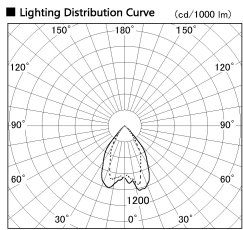

Item no. DD068-4250DB8030D-AS

Series Name: Asymmetric

With Dark Mirror Reflector

Installation	Recessed mount
Type	
Fixture wattage	42.8W
Beam angle	80 x 64 deg.
Color Temp.	3000K
CRI	Ra>80
Luminous	3107 lm
Body	Die-cast aluminum alloy
Body finish	N/A
Trim finish	Black
Reflector finish	Dark Mirror
IP Rate	IP20
Light source	COB module
Input Voltage	AC220~240V
Dimming Type	Non-Dimmable
Certificate	CE, CCC
Cut Hole	150mm

Height (Weight)	Wide flood
78.7W	177 (1.4kg)
58.5W	177 (1.4kg)
55.0W	177 (1.4kg)
42.8W	157 (1.1kg)
36.0W	157 (1.1kg)