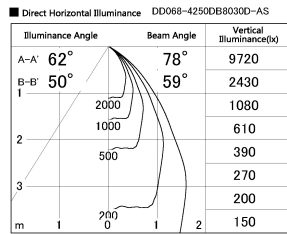

Item no. DD068-4250DB8030D-AS

Series Name: Asymmetric

With Dark Mirror Reflector

Installation	Recessed mount
Type	
Fixture wattage	42.8W
Beam angle	80 x 64 deg.
Color Temp.	3000K
CRI	Ra>80
Luminous	3107 lm
Body	Die-cast aluminum alloy
Body finish	N/A
Trim finish	Black
Reflector finish	Dark Mirror
IP Rate	IP20
Light source	COB module
Input Voltage	AC220~240V
Dimming Type	Non-Dimmable
Certificate	CE, CCC
Cut Hole	150mm

Height (Weight)	Wide flood
78.7W	177 (1.4kg)
58.5W	177 (1.4kg)
55.0W	177 (1.4kg)
42.8W	157 (1.1kg)
36.0W	157 (1.1kg)