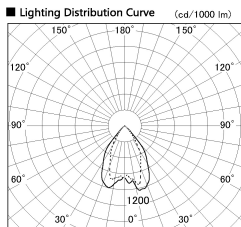

Item no. DD068-4250DB8030D-AS

Series Name: Asymmetric

With Dark Mirror Reflector

Installation	Recessed mount
Type	
Fixture wattage	42.8W
Beam angle	80 x 64 deg.
Color Temp.	3000K
CRI	Ra>80
Luminous	3107 lm
Body	Die-cast aluminum alloy
Body finish	N/A
Trim finish	Black
Reflector finish	Dark Mirror
IP Rate	IP20
Light source	COB module
Input Voltage	AC220~240V
Dimming Type	Non-Dimmable
Certificate	CE, CCC
Cut Hole	150mm

Height (Weight)	Wide flood
78.7W	177 (1.4kg)
58.5W	177 (1.4kg)
55.0W	177 (1.4kg)
42.8W	157 (1.1kg)
36.0W	157 (1.1kg)