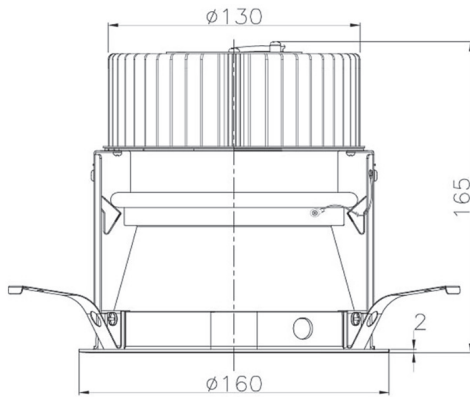

Item no. DD068-4250DB8030D-AS

Series Name: Asymmetric

With Dark Mirror Reflector

Installation	Recessed mount
Type	
Fixture wattage	42.8W
Beam angle	80 x 64 deg.
Color Temp.	3000K
CRI	Ra>80
Luminous	3107 lm
Body	Die-cast aluminum alloy
Body finish	N/A
Trim finish	Black
Reflector finish	Dark Mirror
IP Rate	IP20
Light source	COB module
Input Voltage	AC220~240V
Dimming Type	Non-Dimmable
Certificate	CE, CCC
Cut Hole	150mm

Height (Weight)	Wide flood
78.7W	177 (1.4kg)
58.5W	177 (1.4kg)
55.0W	177 (1.4kg)
42.8W	157 (1.1kg)
36.0W	157 (1.1kg)