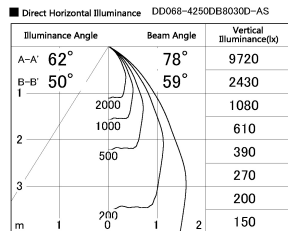

Item no. DD068-4250DB8030D-AS

Series Name: Asymmetric

With Dark Mirror Reflector

Installation	Recessed mount
Type	
Fixture wattage	42.8W
Beam angle	80 x 64 deg.
Color Temp.	3000K
CRI	Ra>80
Luminous	3107 lm
Body	Die-cast aluminum alloy
Body finish	N/A
Trim finish	Black
Reflector finish	Dark Mirror
IP Rate	IP20
Light source	COB module
Input Voltage	AC220~240V
Dimming Type	Non-Dimmable
Certificate	CE, CCC
Cut Hole	150mm

Height (Weight)	Wide flood
78.7W	177 (1.4kg)
58.5W	177 (1.4kg)
55.0W	177 (1.4kg)
42.8W	157 (1.1kg)
36.0W	157 (1.1kg)