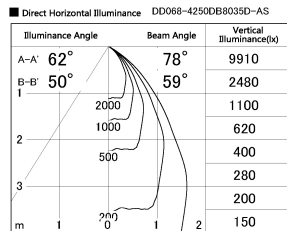

Item no. DD068-4250DB8035D-AS

Series Name: Asymmetric

With Dark Mirror Reflector

Installation	Recessed mount
Type	
Fixture wattage	42.8W
Beam angle	80 x 64 deg.
Color Temp.	3500K
CRI	Ra>80
Luminous	3169 lm
Body	Die-cast aluminum alloy
Body finish	N/A
Trim finish	Black
Reflector finish	Dark Mirror
IP Rate	IP20
Light source	COB module
Input Voltage	AC220~240V
Dimming Type	Non-Dimmable
Certificate	CE, CCC
Cut Hole	150mm

Height (Weight)	Wide flood
78.7W	177 (1.4kg)
58.5W	177 (1.4kg)
55.0W	177 (1.4kg)
42.8W	157 (1.1kg)
36.0W	157 (1.1kg)