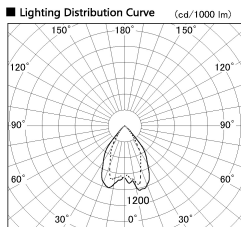

Item no. DD068-4250DB8035D-AS

Series Name: Asymmetric

With Dark Mirror Reflector

Installation	Recessed mount
Type	
Fixture wattage	42.8W
Beam angle	80 x 64 deg.
Color Temp.	3500K
CRI	Ra>80
Luminous	3169 lm
Body	Die-cast aluminum alloy
Body finish	N/A
Trim finish	Black
Reflector finish	Dark Mirror
IP Rate	IP20
Light source	COB module
Input Voltage	AC220~240V
Dimming Type	Non-Dimmable
Certificate	CE, CCC
Cut Hole	150mm

Height (Weight)	Wide flood
78.7W	177 (1.4kg)
58.5W	177 (1.4kg)
55.0W	177 (1.4kg)
42.8W	157 (1.1kg)
36.0W	157 (1.1kg)