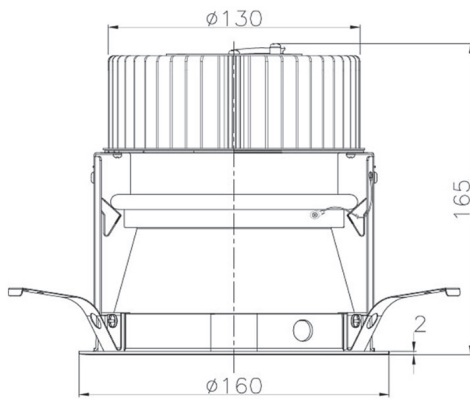

Item no. DD068-4250DB8035D-AS

Series Name: Asymmetric

With Dark Mirror Reflector

Installation	Recessed mount
Type	
Fixture wattage	42.8W
Beam angle	80 x 64 deg.
Color Temp.	3500K
CRI	Ra>80
Luminous	3169 lm
Body	Die-cast aluminum alloy
Body finish	N/A
Trim finish	Black
Reflector finish	Dark Mirror
IP Rate	IP20
Light source	COB module
Input Voltage	AC220~240V
Dimming Type	Non-Dimmable
Certificate	CE, CCC
Cut Hole	150mm

Height (Weight)	Wide flood
78.7W	177 (1.4kg)
58.5W	177 (1.4kg)
55.0W	177 (1.4kg)
42.8W	157 (1.1kg)
36.0W	157 (1.1kg)