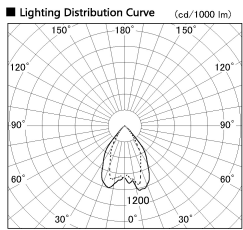

Item no. DD068-4250DB8040D-AS

Series Name: Asymmetric

With Dark Mirror Reflector

Installation	Recessed mount
Type	
Fixture wattage	42.8W
Beam angle	80 x 64 deg.
Color Temp.	4000K
CRI	Ra>80
Luminous	3201 lm
Body	Die-cast aluminum alloy
Body finish	N/A
Trim finish	Black
Reflector finish	Dark Mirror
IP Rate	IP20
Light source	COB module
Input Voltage	AC220~240V
Dimming Type	Non-Dimmable
Certificate	CE, CCC
Cut Hole	150mm

Height (Weight)	Wide flood
78.7W	177 (1.4kg)
58.5W	177 (1.4kg)
55.0W	177 (1.4kg)
42.8W	157 (1.1kg)
36.0W	157 (1.1kg)