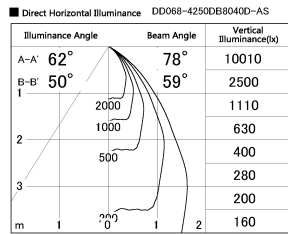

Item no. DD068-4250DB8040D-AS

Series Name: Asymmetric

With Dark Mirror Reflector

Installation	Recessed mount
Type	
Fixture wattage	42.8W
Beam angle	80 x 64 deg.
Color Temp.	4000K
CRI	Ra>80
Luminous	3201 lm
Body	Die-cast aluminum alloy
Body finish	N/A
Trim finish	Black
Reflector finish	Dark Mirror
IP Rate	IP20
Light source	COB module
Input Voltage	AC220~240V
Dimming Type	Non-Dimmable
Certificate	CE, CCC
Cut Hole	150mm

Height (Weight)	Wide flood
78.7W	177 (1.4kg)
58.5W	177 (1.4kg)
55.0W	177 (1.4kg)
42.8W	157 (1.1kg)
36.0W	157 (1.1kg)