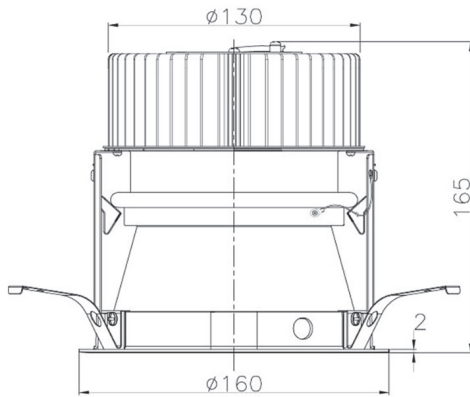

Item no. DD068-4250DB8040D-AS

Series Name: Asymmetric

With Dark Mirror Reflector

Installation	Recessed mount
Type	
Fixture wattage	42.8W
Beam angle	80 x 64 deg.
Color Temp.	4000K
CRI	Ra>80
Luminous	3201 lm
Body	Die-cast aluminum alloy
Body finish	N/A
Trim finish	Black
Reflector finish	Dark Mirror
IP Rate	IP20
Light source	COB module
Input Voltage	AC220~240V
Dimming Type	Non-Dimmable
Certificate	CE, CCC
Cut Hole	150mm

Height (Weight)	Wide flood
78.7W	177 (1.4kg)
58.5W	177 (1.4kg)
55.0W	177 (1.4kg)
42.8W	157 (1.1kg)
36.0W	157 (1.1kg)