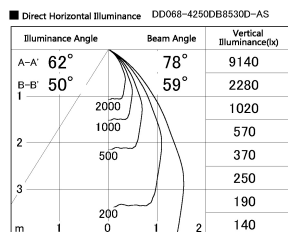

Item no. DD068-4250DB8530D-AS

Series Name: Asymmetric

With Dark Mirror Reflector

Installation	Recessed mount
Type	
Fixture wattage	42.8W
Beam angle	80 x 64 deg.
Color Temp.	3000K
CRI	Ra>85
Luminous	2921 lm
Body	Die-cast aluminum alloy
Body finish	N/A
Trim finish	Black
Reflector finish	Dark Mirror
IP Rate	IP20
Light source	COB module
Input Voltage	AC220~240V
Dimming Type	Non-Dimmable
Certificate	CE, CCC
Cut Hole	150mm

Height (Weight)	Wide flood
78.7W	177 (1.4kg)
58.5W	177 (1.4kg)
55.0W	177 (1.4kg)
42.8W	157 (1.1kg)
36.0W	157 (1.1kg)