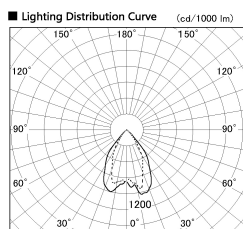

Item no. DD068-4250DB8530D-AS

Series Name: Asymmetric

With Dark Mirror Reflector

Installation	Recessed mount
Type	
Fixture wattage	42.8W
Beam angle	80 x 64 deg.
Color Temp.	3000K
CRI	Ra>85
Luminous	2921 lm
Body	Die-cast aluminum alloy
Body finish	N/A
Trim finish	Black
Reflector finish	Dark Mirror
IP Rate	IP20
Light source	COB module
Input Voltage	AC220~240V
Dimming Type	Non-Dimmable
Certificate	CE, CCC
Cut Hole	150mm

Height (Weight)	Wide flood
78.7W	177 (1.4kg)
58.5W	177 (1.4kg)
55.0W	177 (1.4kg)
42.8W	157 (1.1kg)
36.0W	157 (1.1kg)