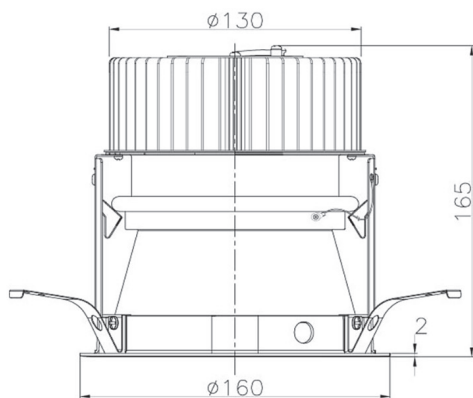

Item no. DD068-4250DB8530D-AS

Series Name: Asymmetric

With Dark Mirror Reflector

Installation	Recessed mount
Type	
Fixture wattage	42.8W
Beam angle	80 x 64 deg.
Color Temp.	3000K
CRI	Ra>85
Luminous	2921 lm
Body	Die-cast aluminum alloy
Body finish	N/A
Trim finish	Black
Reflector finish	Dark Mirror
IP Rate	IP20
Light source	COB module
Input Voltage	AC220~240V
Dimming Type	Non-Dimmable
Certificate	CE, CCC
Cut Hole	150mm

Height (Weight)	Wide flood
78.7W	177 (1.4kg)
58.5W	177 (1.4kg)
55.0W	177 (1.4kg)
42.8W	157 (1.1kg)
36.0W	157 (1.1kg)