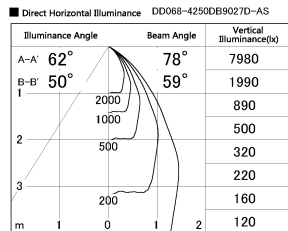

Item no. DD068-4250DB9027D-AS

Series Name: Asymmetric

With Dark Mirror Reflector

|                  |                         |
|------------------|-------------------------|
| Installation     | Recessed mount          |
| Type             | Asymmetric              |
| Fixture wattage  | 42.8W                   |
| Beam angle       | 80 x 64 deg.            |
| Color Temp.      | 2700K                   |
| CRI              | Ra>90                   |
| Luminous         | 2550 lm                 |
| Body             | Die-cast aluminum alloy |
| Body finish      | N/A                     |
| Trim finish      | Black                   |
| Reflector finish | Dark Mirror             |
| IP Rate          | IP20                    |
| Light source     | COB module              |
| Input Voltage    | AC220~240V              |
| Dimming Type     | Non-Dimmable            |
| Certificate      | CE, CCC                 |
| Cut Hole         | 150mm                   |

| Height (Weight) | Wide flood  |
|-----------------|-------------|
| 78.7W           | 177 (1.4kg) |
| 58.5W           | 177 (1.4kg) |
| 55.0W           | 177 (1.4kg) |
| 42.8W           | 157 (1.1kg) |
| 36.0W           | 157 (1.1kg) |