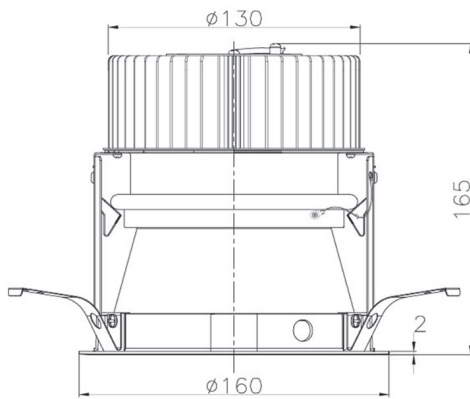

Item no. DD068-4250DB9027D-AS

Series Name: Asymmetric

With Dark Mirror Reflector

|                  |                         |
|------------------|-------------------------|
| Installation     | Recessed mount          |
| Type             | Asymmetric              |
| Fixture wattage  | 42.8W                   |
| Beam angle       | 80 x 64 deg.            |
| Color Temp.      | 2700K                   |
| CRI              | Ra>90                   |
| Luminous         | 2550 lm                 |
| Body             | Die-cast aluminum alloy |
| Body finish      | N/A                     |
| Trim finish      | Black                   |
| Reflector finish | Dark Mirror             |
| IP Rate          | IP20                    |
| Light source     | COB module              |
| Input Voltage    | AC220~240V              |
| Dimming Type     | Non-Dimmable            |
| Certificate      | CE, CCC                 |
| Cut Hole         | 150mm                   |

| Height (Weight) | Wide flood  |
|-----------------|-------------|
| 78.7W           | 177 (1.4kg) |
| 58.5W           | 177 (1.4kg) |
| 55.0W           | 177 (1.4kg) |
| 42.8W           | 157 (1.1kg) |
| 36.0W           | 157 (1.1kg) |