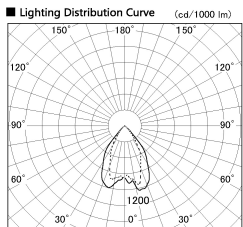

Item no. DD068-4250DB9027D-AS

Series Name: Asymmetric

With Dark Mirror Reflector

|                  |                         |
|------------------|-------------------------|
| Installation     | Recessed mount          |
| Type             | Asymmetric              |
| Fixture wattage  | 42.8W                   |
| Beam angle       | 80 x 64 deg.            |
| Color Temp.      | 2700K                   |
| CRI              | Ra>90                   |
| Luminous         | 2550 lm                 |
| Body             | Die-cast aluminum alloy |
| Body finish      | N/A                     |
| Trim finish      | Black                   |
| Reflector finish | Dark Mirror             |
| IP Rate          | IP20                    |
| Light source     | COB module              |
| Input Voltage    | AC220~240V              |
| Dimming Type     | Non-Dimmable            |
| Certificate      | CE, CCC                 |
| Cut Hole         | 150mm                   |

| Height (Weight) | Wide flood  |
|-----------------|-------------|
| 78.7W           | 177 (1.4kg) |
| 58.5W           | 177 (1.4kg) |
| 55.0W           | 177 (1.4kg) |
| 42.8W           | 157 (1.1kg) |
| 36.0W           | 157 (1.1kg) |