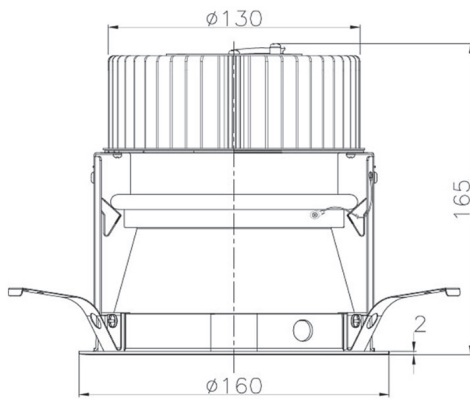

Item no. DD068-4250DB9030D-AS

Series Name: Asymmetric

With Dark Mirror Reflector

Installation	Recessed mount
Type	
Fixture wattage	42.8W
Beam angle	80 x 64 deg.
Color Temp.	3000K
CRI	Ra>90
Luminous	2656 lm
Body	Die-cast aluminum alloy
Body finish	N/A
Trim finish	Black
Reflector finish	Dark Mirror
IP Rate	IP20
Light source	COB module
Input Voltage	AC220~240V
Dimming Type	Non-Dimmable
Certificate	CE, CCC
Cut Hole	150mm

Height (Weight)	Wide flood
78.7W	177 (1.4kg)
58.5W	177 (1.4kg)
55.0W	177 (1.4kg)
42.8W	157 (1.1kg)
36.0W	157 (1.1kg)