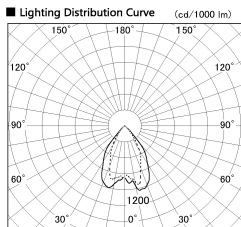

Item no. DD068-4250DB9030D-AS

Series Name: Asymmetric

With Dark Mirror Reflector

Installation	Recessed mount
Type	
Fixture wattage	42.8W
Beam angle	80 x 64 deg.
Color Temp.	3000K
CRI	Ra>90
Luminous	2656 lm
Body	Die-cast aluminum alloy
Body finish	N/A
Trim finish	Black
Reflector finish	Dark Mirror
IP Rate	IP20
Light source	COB module
Input Voltage	AC220~240V
Dimming Type	Non-Dimmable
Certificate	CE, CCC
Cut Hole	150mm

Height (Weight)	Wide flood
78.7W	177 (1.4kg)
58.5W	177 (1.4kg)
55.0W	177 (1.4kg)
42.8W	157 (1.1kg)
36.0W	157 (1.1kg)