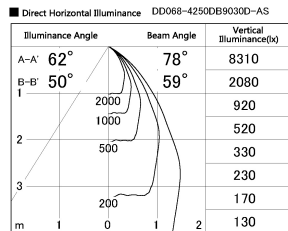

Item no. DD068-4250DB9030D-AS

Series Name: Asymmetric

With Dark Mirror Reflector

Installation	Recessed mount
Type	
Fixture wattage	42.8W
Beam angle	80 x 64 deg.
Color Temp.	3000K
CRI	Ra>90
Luminous	2656 lm
Body	Die-cast aluminum alloy
Body finish	N/A
Trim finish	Black
Reflector finish	Dark Mirror
IP Rate	IP20
Light source	COB module
Input Voltage	AC220~240V
Dimming Type	Non-Dimmable
Certificate	CE, CCC
Cut Hole	150mm

Height (Weight)	Wide flood
78.7W	177 (1.4kg)
58.5W	177 (1.4kg)
55.0W	177 (1.4kg)
42.8W	157 (1.1kg)
36.0W	157 (1.1kg)