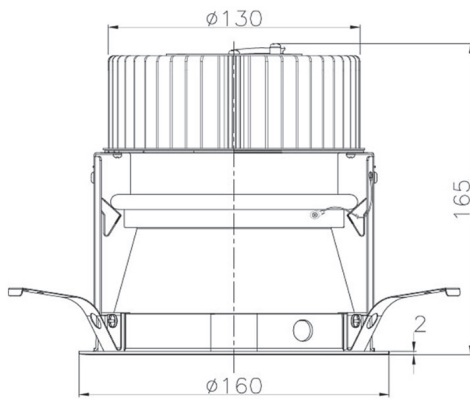

Item no. DD068-4250DB9040D-AS

Series Name: Asymmetric

With Dark Mirror Reflector

| | |
|------------------|-------------------------|
| Installation | Recessed mount |
| Type | |
| Fixture wattage | 42.8W |
| Beam angle | 80 x 64 deg. |
| Color Temp. | 4000K |
| CRI | Ra>90 |
| Luminous | 2735 lm |
| Body | Die-cast aluminum alloy |
| Body finish | N/A |
| Trim finish | Black |
| Reflector finish | Dark Mirror |
| IP Rate | IP20 |
| Light source | COB module |
| Input Voltage | AC220~240V |
| Dimming Type | Non-Dimmable |
| Certificate | CE, CCC |
| Cut Hole | 150mm |

| Height (Weight) | Wide flood |
|-----------------|-------------|
| 78.7W | 177 (1.4kg) |
| 58.5W | 177 (1.4kg) |
| 55.0W | 177 (1.4kg) |
| 42.8W | 157 (1.1kg) |
| 36.0W | 157 (1.1kg) |