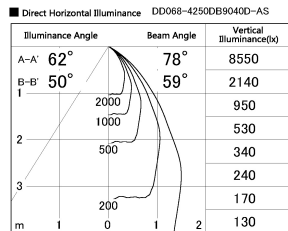

Item no. DD068-4250DB9040D-AS

Series Name: Asymmetric

With Dark Mirror Reflector

| | |
|------------------|-------------------------|
| Installation | Recessed mount |
| Type | |
| Fixture wattage | 42.8W |
| Beam angle | 80 x 64 deg. |
| Color Temp. | 4000K |
| CRI | Ra>90 |
| Luminous | 2735 lm |
| Body | Die-cast aluminum alloy |
| Body finish | N/A |
| Trim finish | Black |
| Reflector finish | Dark Mirror |
| IP Rate | IP20 |
| Light source | COB module |
| Input Voltage | AC220~240V |
| Dimming Type | Non-Dimmable |
| Certificate | CE, CCC |
| Cut Hole | 150mm |

| Height (Weight) | Wide flood |
|-----------------|-------------|
| 78.7W | 177 (1.4kg) |
| 58.5W | 177 (1.4kg) |
| 55.0W | 177 (1.4kg) |
| 42.8W | 157 (1.1kg) |
| 36.0W | 157 (1.1kg) |