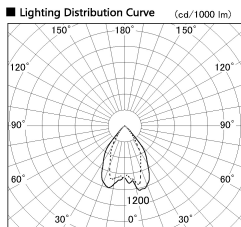

Item no. DD068-4250DB9040D-AS

Series Name: Asymmetric

With Dark Mirror Reflector

| | |
|------------------|-------------------------|
| Installation | Recessed mount |
| Type | |
| Fixture wattage | 42.8W |
| Beam angle | 80 x 64 deg. |
| Color Temp. | 4000K |
| CRI | Ra>90 |
| Luminous | 2735 lm |
| Body | Die-cast aluminum alloy |
| Body finish | N/A |
| Trim finish | Black |
| Reflector finish | Dark Mirror |
| IP Rate | IP20 |
| Light source | COB module |
| Input Voltage | AC220~240V |
| Dimming Type | Non-Dimmable |
| Certificate | CE, CCC |
| Cut Hole | 150mm |

| Height (Weight) | Wide flood |
|-----------------|-------------|
| 78.7W | 177 (1.4kg) |
| 58.5W | 177 (1.4kg) |
| 55.0W | 177 (1.4kg) |
| 42.8W | 157 (1.1kg) |
| 36.0W | 157 (1.1kg) |