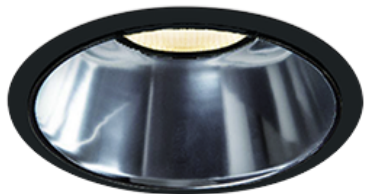

Item no. DD068-5550DB8027D-AS

Series Name: Asymmetric

With Dark Mirror Reflector

Installation	Recessed mount
Type	Asymmetric
Fixture wattage	55W
Beam angle	85 x 65 deg.
Color Temp.	2700K
CRI	Ra>80
Luminous	4044 lm
Body	Die-cast aluminum alloy
Body finish	N/A
Trim finish	Black
Reflector finish	Dark Mirror
IP Rate	IP20
Light source	COB module
Input Voltage	AC220~240V
Dimming Type	Non-Dimmable
Certificate	CE, CCC
Cut Hole	150mm

Height (Weight)	Wide flood
78.7W	177 (1.4kg)
58.5W	177 (1.4kg)
55.0W	177 (1.4kg)
42.8W	157 (1.1kg)
36.0W	157 (1.1kg)