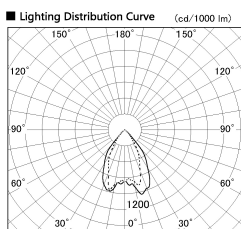

Item no. DD068-5550DB8027D-AS

Series Name: Asymmetric

With Dark Mirror Reflector

Installation	Recessed mount
Type	Asymmetric
Fixture wattage	55W
Beam angle	85 x 65 deg.
Color Temp.	2700K
CRI	Ra>80
Luminous	4044 lm
Body	Die-cast aluminum alloy
Body finish	N/A
Trim finish	Black
Reflector finish	Dark Mirror
IP Rate	IP20
Light source	COB module
Input Voltage	AC220~240V
Dimming Type	Non-Dimmable
Certificate	CE, CCC
Cut Hole	150mm

Height (Weight)	Wide flood
78.7W	177 (1.4kg)
58.5W	177 (1.4kg)
55.0W	177 (1.4kg)
42.8W	157 (1.1kg)
36.0W	157 (1.1kg)