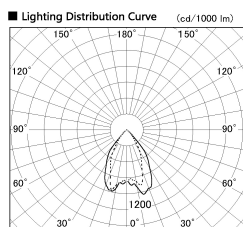

Item no. DD068-5550DB8027D-AS

Series Name: Asymmetric

With Dark Mirror Reflector

| | |
|------------------|-------------------------|
| Installation | Recessed mount |
| Type | |
| Fixture wattage | 55W |
| Beam angle | 85 x 65 deg. |
| Color Temp. | 2700K |
| CRI | Ra>80 |
| Luminous | 4044 lm |
| Body | Die-cast aluminum alloy |
| Body finish | N/A |
| Trim finish | Black |
| Reflector finish | Dark Mirror |
| IP Rate | IP20 |
| Light source | COB module |
| Input Voltage | AC220~240V |
| Dimming Type | Non-Dimmable |
| Certificate | CE, CCC |
| Cut Hole | 150mm |

| Height (Weight) | Wide flood |
|-----------------|-------------|
| 78.7W | 177 (1.4kg) |
| 58.5W | 177 (1.4kg) |
| 55.0W | 177 (1.4kg) |
| 42.8W | 157 (1.1kg) |
| 36.0W | 157 (1.1kg) |