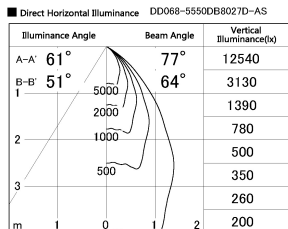

Item no. DD068-5550DB8027D-AS

Series Name: Asymmetric

With Dark Mirror Reflector

Installation	Recessed mount
Type	Asymmetric
Fixture wattage	55W
Beam angle	85 x 65 deg.
Color Temp.	2700K
CRI	Ra>80
Luminous	4044 lm
Body	Die-cast aluminum alloy
Body finish	N/A
Trim finish	Black
Reflector finish	Dark Mirror
IP Rate	IP20
Light source	COB module
Input Voltage	AC220~240V
Dimming Type	Non-Dimmable
Certificate	CE, CCC
Cut Hole	150mm

Height (Weight)	Wide flood
78.7W	177 (1.4kg)
58.5W	177 (1.4kg)
55.0W	177 (1.4kg)
42.8W	157 (1.1kg)
36.0W	157 (1.1kg)