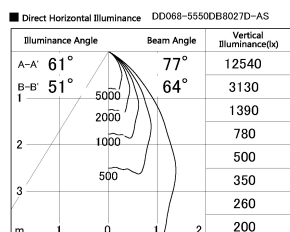

Item no. DD068-5550DB8027D-AS

Series Name: Asymmetric

With Dark Mirror Reflector

| | |
|------------------|-------------------------|
| Installation | Recessed mount |
| Type | |
| Fixture wattage | 55W |
| Beam angle | 85 x 65 deg. |
| Color Temp. | 2700K |
| CRI | Ra>80 |
| Luminous | 4044 lm |
| Body | Die-cast aluminum alloy |
| Body finish | N/A |
| Trim finish | Black |
| Reflector finish | Dark Mirror |
| IP Rate | IP20 |
| Light source | COB module |
| Input Voltage | AC220~240V |
| Dimming Type | Non-Dimmable |
| Certificate | CE, CCC |
| Cut Hole | 150mm |

| Height (Weight) | Wide flood |
|-----------------|-------------|
| 78.7W | 177 (1.4kg) |
| 58.5W | 177 (1.4kg) |
| 55.0W | 177 (1.4kg) |
| 42.8W | 157 (1.1kg) |
| 36.0W | 157 (1.1kg) |