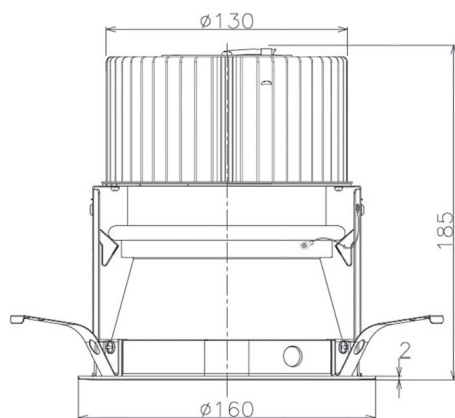

Item no. DD068-5550DB8027D-AS

Series Name: Asymmetric

With Dark Mirror Reflector

| | |
|------------------|-------------------------|
| Installation | Recessed mount |
| Type | |
| Fixture wattage | 55W |
| Beam angle | 85 x 65 deg. |
| Color Temp. | 2700K |
| CRI | Ra>80 |
| Luminous | 4044 lm |
| Body | Die-cast aluminum alloy |
| Body finish | N/A |
| Trim finish | Black |
| Reflector finish | Dark Mirror |
| IP Rate | IP20 |
| Light source | COB module |
| Input Voltage | AC220~240V |
| Dimming Type | Non-Dimmable |
| Certificate | CE, CCC |
| Cut Hole | 150mm |

| Height (Weight) | Wide flood |
|-----------------|-------------|
| 78.7W | 177 (1.4kg) |
| 58.5W | 177 (1.4kg) |
| 55.0W | 177 (1.4kg) |
| 42.8W | 157 (1.1kg) |
| 36.0W | 157 (1.1kg) |