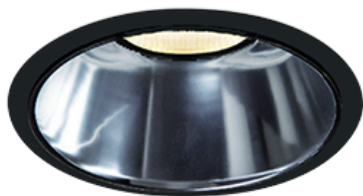

Item no. DD068-5550DB8027D-AS

Series Name: Asymmetric

With Dark Mirror Reflector

| | |
|------------------|-------------------------|
| Installation | Recessed mount |
| Type | |
| Fixture wattage | 55W |
| Beam angle | 85 x 65 deg. |
| Color Temp. | 2700K |
| CRI | Ra>80 |
| Luminous | 4044 lm |
| Body | Die-cast aluminum alloy |
| Body finish | N/A |
| Trim finish | Black |
| Reflector finish | Dark Mirror |
| IP Rate | IP20 |
| Light source | COB module |
| Input Voltage | AC220~240V |
| Dimming Type | Non-Dimmable |
| Certificate | CE, CCC |
| Cut Hole | 150mm |

| Height (Weight) | Wide flood |
|-----------------|-------------|
| 78.7W | 177 (1.4kg) |
| 58.5W | 177 (1.4kg) |
| 55.0W | 177 (1.4kg) |
| 42.8W | 157 (1.1kg) |
| 36.0W | 157 (1.1kg) |