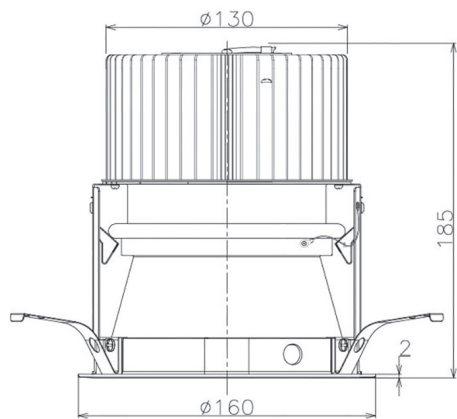

Item no. DD068-5550DB8027D-AS

Series Name: Asymmetric

With Dark Mirror Reflector

Installation	Recessed mount
Type	Asymmetric
Fixture wattage	55W
Beam angle	85 x 65 deg.
Color Temp.	2700K
CRI	Ra>80
Luminous	4044 lm
Body	Die-cast aluminum alloy
Body finish	N/A
Trim finish	Black
Reflector finish	Dark Mirror
IP Rate	IP20
Light source	COB module
Input Voltage	AC220~240V
Dimming Type	Non-Dimmable
Certificate	CE, CCC
Cut Hole	150mm

Height (Weight)	Wide flood
78.7W	177 (1.4kg)
58.5W	177 (1.4kg)
55.0W	177 (1.4kg)
42.8W	157 (1.1kg)
36.0W	157 (1.1kg)