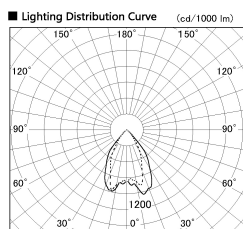

Item no. DD068-5550DB8030D-AS

Series Name: Asymmetric

With Dark Mirror Reflector

Installation	Recessed mount
Type	
Fixture wattage	55W
Beam angle	85 x 65 deg.
Color Temp.	3000K
CRI	Ra>80
Luminous	4213 lm
Body	Die-cast aluminum alloy
Body finish	N/A
Trim finish	Black
Reflector finish	Dark Mirror
IP Rate	IP20
Light source	COB module
Input Voltage	AC220~240V
Dimming Type	Non-Dimmable
Certificate	CE, CCC
Cut Hole	150mm

Height (Weight)	Wide flood
78.7W	177 (1.4kg)
58.5W	177 (1.4kg)
55.0W	177 (1.4kg)
42.8W	157 (1.1kg)
36.0W	157 (1.1kg)