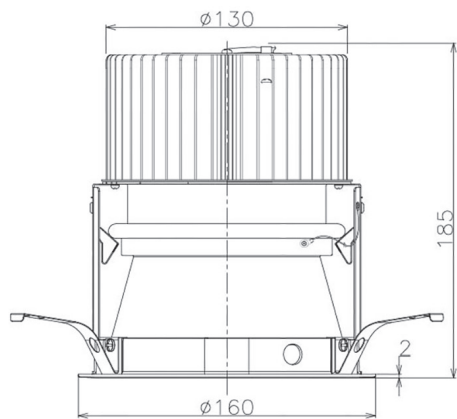

Item no. DD068-5550DB8030D-AS

Series Name: Asymmetric

With Dark Mirror Reflector

Installation	Recessed mount
Type	Asymmetric
Fixture wattage	55W
Beam angle	85 x 65 deg.
Color Temp.	3000K
CRI	Ra>80
Luminous	4213 lm
Body	Die-cast aluminum alloy
Body finish	N/A
Trim finish	Black
Reflector finish	Dark Mirror
IP Rate	IP20
Light source	COB module
Input Voltage	AC220~240V
Dimming Type	Non-Dimmable
Certificate	CE, CCC
Cut Hole	150mm

Height (Weight)	Wide flood
78.7W	177 (1.4kg)
58.5W	177 (1.4kg)
55.0W	177 (1.4kg)
42.8W	157 (1.1kg)
36.0W	157 (1.1kg)