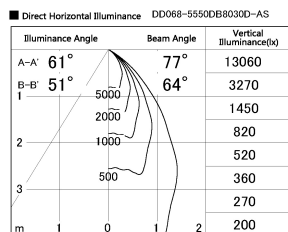

Item no. DD068-5550DB8030D-AS

Series Name: Asymmetric

With Dark Mirror Reflector

Installation	Recessed mount
Type	
Fixture wattage	55W
Beam angle	85 x 65 deg.
Color Temp.	3000K
CRI	Ra>80
Luminous	4213 lm
Body	Die-cast aluminum alloy
Body finish	N/A
Trim finish	Black
Reflector finish	Dark Mirror
IP Rate	IP20
Light source	COB module
Input Voltage	AC220~240V
Dimming Type	Non-Dimmable
Certificate	CE, CCC
Cut Hole	150mm

Height (Weight)	Wide flood
78.7W	177 (1.4kg)
58.5W	177 (1.4kg)
55.0W	177 (1.4kg)
42.8W	157 (1.1kg)
36.0W	157 (1.1kg)