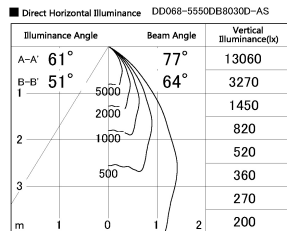

Item no. DD068-5550DB8030D-AS

Series Name: Asymmetric

With Dark Mirror Reflector

Installation	Recessed mount
Type	
Fixture wattage	55W
Beam angle	85 x 65 deg.
Color Temp.	3000K
CRI	Ra>80
Luminous	4213 lm
Body	Die-cast aluminum alloy
Body finish	N/A
Trim finish	Black
Reflector finish	Dark Mirror
IP Rate	IP20
Light source	COB module
Input Voltage	AC220~240V
Dimming Type	Non-Dimmable
Certificate	CE, CCC
Cut Hole	150mm

Height (Weight)	Wide flood
78.7W	177 (1.4kg)
58.5W	177 (1.4kg)
55.0W	177 (1.4kg)
42.8W	157 (1.1kg)
36.0W	157 (1.1kg)