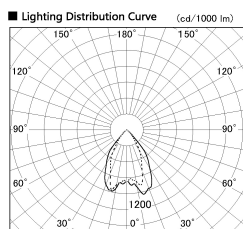

Item no. DD068-5550DB8030D-AS

Series Name: Asymmetric

With Dark Mirror Reflector

Installation	Recessed mount
Type	Asymmetric
Fixture wattage	55W
Beam angle	85 x 65 deg.
Color Temp.	3000K
CRI	Ra>80
Luminous	4213 lm
Body	Die-cast aluminum alloy
Body finish	N/A
Trim finish	Black
Reflector finish	Dark Mirror
IP Rate	IP20
Light source	COB module
Input Voltage	AC220~240V
Dimming Type	Non-Dimmable
Certificate	CE, CCC
Cut Hole	150mm

Height (Weight)	Wide flood
78.7W	177 (1.4kg)
58.5W	177 (1.4kg)
55.0W	177 (1.4kg)
42.8W	157 (1.1kg)
36.0W	157 (1.1kg)