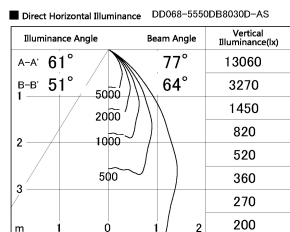

Item no. DD068-5550DB8030D-AS

Series Name: Asymmetric

With Dark Mirror Reflector

Installation	Recessed mount
Type	Asymmetric
Fixture wattage	55W
Beam angle	85 x 65 deg.
Color Temp.	3000K
CRI	Ra>80
Luminous	4213 lm
Body	Die-cast aluminum alloy
Body finish	N/A
Trim finish	Black
Reflector finish	Dark Mirror
IP Rate	IP20
Light source	COB module
Input Voltage	AC220~240V
Dimming Type	Non-Dimmable
Certificate	CE, CCC
Cut Hole	150mm

Height (Weight)	Wide flood
78.7W	177 (1.4kg)
58.5W	177 (1.4kg)
55.0W	177 (1.4kg)
42.8W	157 (1.1kg)
36.0W	157 (1.1kg)