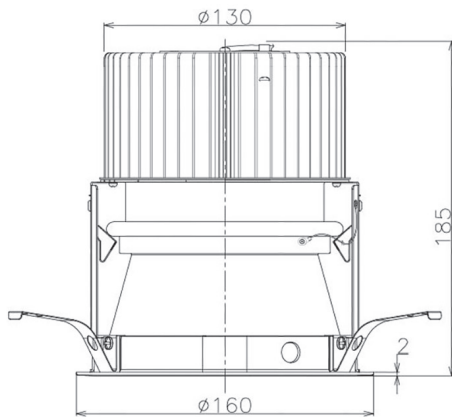

Item no. DD068-5550DB8030D-AS

Series Name: Asymmetric

With Dark Mirror Reflector

Installation	Recessed mount
Type	
Fixture wattage	55W
Beam angle	85 x 65 deg.
Color Temp.	3000K
CRI	Ra>80
Luminous	4213 lm
Body	Die-cast aluminum alloy
Body finish	N/A
Trim finish	Black
Reflector finish	Dark Mirror
IP Rate	IP20
Light source	COB module
Input Voltage	AC220~240V
Dimming Type	Non-Dimmable
Certificate	CE, CCC
Cut Hole	150mm

Height (Weight)	Wide flood
78.7W	177 (1.4kg)
58.5W	177 (1.4kg)
55.0W	177 (1.4kg)
42.8W	157 (1.1kg)
36.0W	157 (1.1kg)