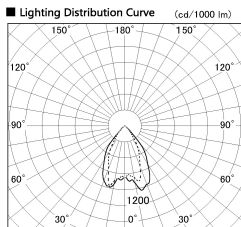

Item no. DD068-5550DB8030D-AS

Series Name: Asymmetric

With Dark Mirror Reflector

Installation	Recessed mount
Type	
Fixture wattage	55W
Beam angle	85 x 65 deg.
Color Temp.	3000K
CRI	Ra>80
Luminous	4213 lm
Body	Die-cast aluminum alloy
Body finish	N/A
Trim finish	Black
Reflector finish	Dark Mirror
IP Rate	IP20
Light source	COB module
Input Voltage	AC220~240V
Dimming Type	Non-Dimmable
Certificate	CE, CCC
Cut Hole	150mm

Height (Weight)	Wide flood
78.7W	177 (1.4kg)
58.5W	177 (1.4kg)
55.0W	177 (1.4kg)
42.8W	157 (1.1kg)
36.0W	157 (1.1kg)