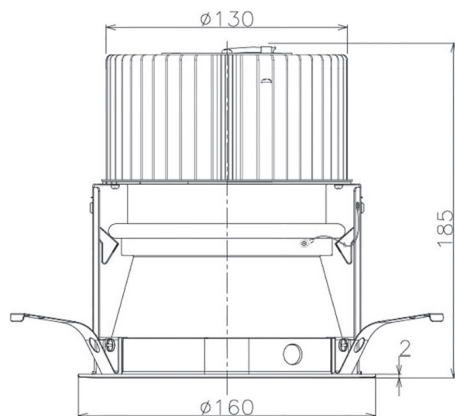

Item no. DD068-5550DB8030D-AS

Series Name: Asymmetric

With Dark Mirror Reflector

Installation	Recessed mount
Type	
Fixture wattage	55W
Beam angle	85 x 65 deg.
Color Temp.	3000K
CRI	Ra>80
Luminous	4213 lm
Body	Die-cast aluminum alloy
Body finish	N/A
Trim finish	Black
Reflector finish	Dark Mirror
IP Rate	IP20
Light source	COB module
Input Voltage	AC220~240V
Dimming Type	Non-Dimmable
Certificate	CE, CCC
Cut Hole	150mm

Height (Weight)	Wide flood
78.7W	177 (1.4kg)
58.5W	177 (1.4kg)
55.0W	177 (1.4kg)
42.8W	157 (1.1kg)
36.0W	157 (1.1kg)