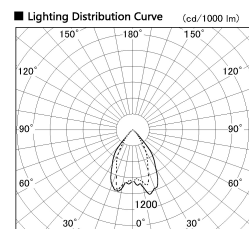

Item no. DD068-5550DB8035D-AS

Series Name: Asymmetric

With Dark Mirror Reflector

Installation	Recessed mount
Type	Asymmetric
Fixture wattage	55W
Beam angle	85 x 65 deg.
Color Temp.	3500K
CRI	Ra>80
Luminous	4297 lm
Body	Die-cast aluminum alloy
Body finish	N/A
Trim finish	Black
Reflector finish	Dark Mirror
IP Rate	IP20
Light source	COB module
Input Voltage	AC220~240V
Dimming Type	Non-Dimmable
Certificate	CE, CCC
Cut Hole	150mm

Height (Weight)	Wide flood
78.7W	177 (1.4kg)
58.5W	177 (1.4kg)
55.0W	177 (1.4kg)
42.8W	157 (1.1kg)
36.0W	157 (1.1kg)