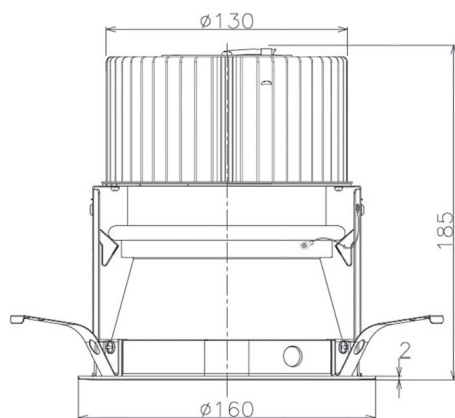

Item no. DD068-5550DB8035D-AS

Series Name: Asymmetric

With Dark Mirror Reflector

Installation	Recessed mount
Type	
Fixture wattage	55W
Beam angle	85 x 65 deg.
Color Temp.	3500K
CRI	Ra>80
Luminous	4297 lm
Body	Die-cast aluminum alloy
Body finish	N/A
Trim finish	Black
Reflector finish	Dark Mirror
IP Rate	IP20
Light source	COB module
Input Voltage	AC220~240V
Dimming Type	Non-Dimmable
Certificate	CE, CCC
Cut Hole	150mm

Height (Weight)	Wide flood
78.7W	177 (1.4kg)
58.5W	177 (1.4kg)
55.0W	177 (1.4kg)
42.8W	157 (1.1kg)
36.0W	157 (1.1kg)