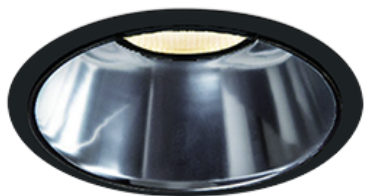

Item no. DD068-5550DB8035D-AS

Series Name: Asymmetric

With Dark Mirror Reflector

Installation	Recessed mount
Type	
Fixture wattage	55W
Beam angle	85 x 65 deg.
Color Temp.	3500K
CRI	Ra>80
Luminous	4297 lm
Body	Die-cast aluminum alloy
Body finish	N/A
Trim finish	Black
Reflector finish	Dark Mirror
IP Rate	IP20
Light source	COB module
Input Voltage	AC220~240V
Dimming Type	Non-Dimmable
Certificate	CE, CCC
Cut Hole	150mm

Height (Weight)	Wide flood
78.7W	177 (1.4kg)
58.5W	177 (1.4kg)
55.0W	177 (1.4kg)
42.8W	157 (1.1kg)
36.0W	157 (1.1kg)