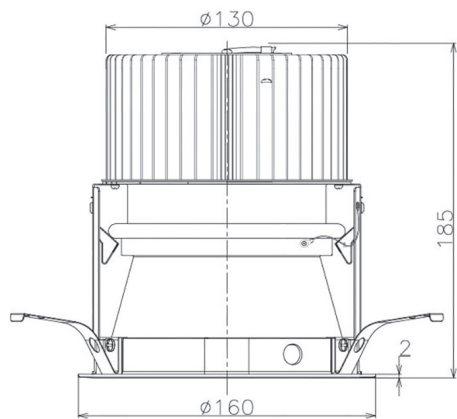

Item no. DD068-5550DB8035D-AS

Series Name: Asymmetric

With Dark Mirror Reflector

Installation	Recessed mount
Type	Asymmetric
Fixture wattage	55W
Beam angle	85 x 65 deg.
Color Temp.	3500K
CRI	Ra>80
Luminous	4297 lm
Body	Die-cast aluminum alloy
Body finish	N/A
Trim finish	Black
Reflector finish	Dark Mirror
IP Rate	IP20
Light source	COB module
Input Voltage	AC220~240V
Dimming Type	Non-Dimmable
Certificate	CE, CCC
Cut Hole	150mm

Height (Weight)	Wide flood
78.7W	177 (1.4kg)
58.5W	177 (1.4kg)
55.0W	177 (1.4kg)
42.8W	157 (1.1kg)
36.0W	157 (1.1kg)