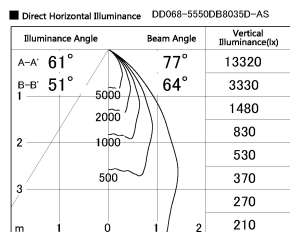

Item no. DD068-5550DB8035D-AS

Series Name: Asymmetric

With Dark Mirror Reflector

Installation	Recessed mount
Type	
Fixture wattage	55W
Beam angle	85 x 65 deg.
Color Temp.	3500K
CRI	Ra>80
Luminous	4297 lm
Body	Die-cast aluminum alloy
Body finish	N/A
Trim finish	Black
Reflector finish	Dark Mirror
IP Rate	IP20
Light source	COB module
Input Voltage	AC220~240V
Dimming Type	Non-Dimmable
Certificate	CE, CCC
Cut Hole	150mm

Height (Weight)	Wide flood
78.7W	177 (1.4kg)
58.5W	177 (1.4kg)
55.0W	177 (1.4kg)
42.8W	157 (1.1kg)
36.0W	157 (1.1kg)