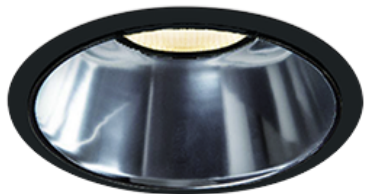

Item no. DD068-5550DB8035D-AS

Series Name: Asymmetric

With Dark Mirror Reflector

Installation	Recessed mount
Type	Asymmetric
Fixture wattage	55W
Beam angle	85 x 65 deg.
Color Temp.	3500K
CRI	Ra>80
Luminous	4297 lm
Body	Die-cast aluminum alloy
Body finish	N/A
Trim finish	Black
Reflector finish	Dark Mirror
IP Rate	IP20
Light source	COB module
Input Voltage	AC220~240V
Dimming Type	Non-Dimmable
Certificate	CE, CCC
Cut Hole	150mm

Height (Weight)	Wide flood
78.7W	177 (1.4kg)
58.5W	177 (1.4kg)
55.0W	177 (1.4kg)
42.8W	157 (1.1kg)
36.0W	157 (1.1kg)