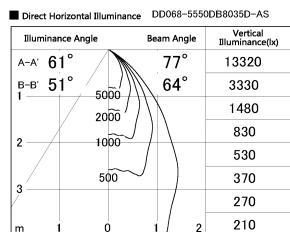

Item no. DD068-5550DB8035D-AS

Series Name: Asymmetric

With Dark Mirror Reflector

Installation	Recessed mount
Type	Asymmetric
Fixture wattage	55W
Beam angle	85 x 65 deg.
Color Temp.	3500K
CRI	Ra>80
Luminous	4297 lm
Body	Die-cast aluminum alloy
Body finish	N/A
Trim finish	Black
Reflector finish	Dark Mirror
IP Rate	IP20
Light source	COB module
Input Voltage	AC220~240V
Dimming Type	Non-Dimmable
Certificate	CE, CCC
Cut Hole	150mm

Height (Weight)	Wide flood
78.7W	177 (1.4kg)
58.5W	177 (1.4kg)
55.0W	177 (1.4kg)
42.8W	157 (1.1kg)
36.0W	157 (1.1kg)