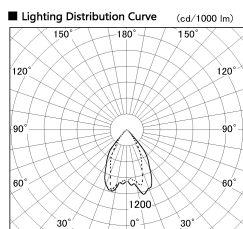

Item no. DD068-5550DB8035D-AS

Series Name: Asymmetric

With Dark Mirror Reflector

Installation	Recessed mount
Type	
Fixture wattage	55W
Beam angle	85 x 65 deg.
Color Temp.	3500K
CRI	Ra>80
Luminous	4297 lm
Body	Die-cast aluminum alloy
Body finish	N/A
Trim finish	Black
Reflector finish	Dark Mirror
IP Rate	IP20
Light source	COB module
Input Voltage	AC220~240V
Dimming Type	Non-Dimmable
Certificate	CE, CCC
Cut Hole	150mm

Height (Weight)	Wide flood
78.7W	177 (1.4kg)
58.5W	177 (1.4kg)
55.0W	177 (1.4kg)
42.8W	157 (1.1kg)
36.0W	157 (1.1kg)