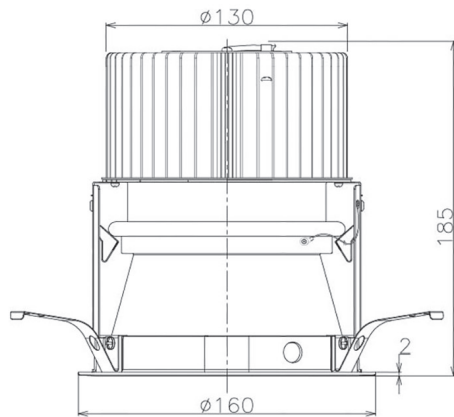

Item no. DD068-5550DB8527D-AS

Series Name: Asymmetric

With Dark Mirror Reflector

Installation	Recessed mount
Type	
Fixture wattage	55W
Beam angle	85 x 65 deg.
Color Temp.	2700K
CRI	Ra>85
Luminous	3802 lm
Body	Die-cast aluminum alloy
Body finish	N/A
Trim finish	Black
Reflector finish	Dark Mirror
IP Rate	IP20
Light source	COB module
Input Voltage	AC220~240V
Dimming Type	Non-Dimmable
Certificate	CE, CCC
Cut Hole	150mm

Height (Weight)	Wide flood
78.7W	177 (1.4kg)
58.5W	177 (1.4kg)
55.0W	177 (1.4kg)
42.8W	157 (1.1kg)
36.0W	157 (1.1kg)