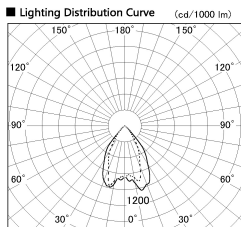

Item no. DD068-5550DB8527D-AS

Series Name: Asymmetric

With Dark Mirror Reflector

Installation	Recessed mount
Type	
Fixture wattage	55W
Beam angle	85 x 65 deg.
Color Temp.	2700K
CRI	Ra>85
Luminous	3802 lm
Body	Die-cast aluminum alloy
Body finish	N/A
Trim finish	Black
Reflector finish	Dark Mirror
IP Rate	IP20
Light source	COB module
Input Voltage	AC220~240V
Dimming Type	Non-Dimmable
Certificate	CE, CCC
Cut Hole	150mm

Height (Weight)	Wide flood
78.7W	177 (1.4kg)
58.5W	177 (1.4kg)
55.0W	177 (1.4kg)
42.8W	157 (1.1kg)
36.0W	157 (1.1kg)