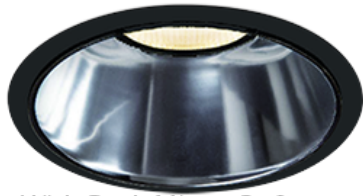

Item no. DD068-5550DB8527D-AS

Series Name: Asymmetric

With Dark Mirror Reflector

Installation	Recessed mount
Type	
Fixture wattage	55W
Beam angle	85 x 65 deg.
Color Temp.	2700K
CRI	Ra>85
Luminous	3802 lm
Body	Die-cast aluminum alloy
Body finish	N/A
Trim finish	Black
Reflector finish	Dark Mirror
IP Rate	IP20
Light source	COB module
Input Voltage	AC220~240V
Dimming Type	Non-Dimmable
Certificate	CE, CCC
Cut Hole	150mm

Height (Weight)	Wide flood
78.7W	177 (1.4kg)
58.5W	177 (1.4kg)
55.0W	177 (1.4kg)
42.8W	157 (1.1kg)
36.0W	157 (1.1kg)