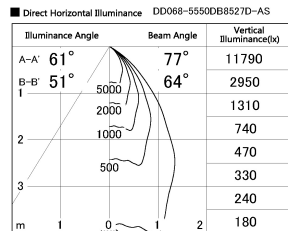

Item no. DD068-5550DB8527D-AS

Series Name: Asymmetric

With Dark Mirror Reflector

Installation	Recessed mount
Type	
Fixture wattage	55W
Beam angle	85 x 65 deg.
Color Temp.	2700K
CRI	Ra>85
Luminous	3802 lm
Body	Die-cast aluminum alloy
Body finish	N/A
Trim finish	Black
Reflector finish	Dark Mirror
IP Rate	IP20
Light source	COB module
Input Voltage	AC220~240V
Dimming Type	Non-Dimmable
Certificate	CE, CCC
Cut Hole	150mm

Height (Weight)	Wide flood
78.7W	177 (1.4kg)
58.5W	177 (1.4kg)
55.0W	177 (1.4kg)
42.8W	157 (1.1kg)
36.0W	157 (1.1kg)