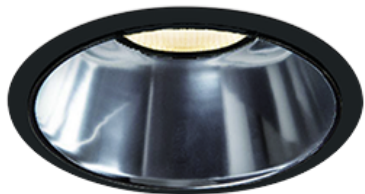

Item no. DD068-5550DB8530D-AS

Series Name: Asymmetric

With Dark Mirror Reflector

Installation	Recessed mount
Type	
Fixture wattage	55W
Beam angle	85 x 65 deg.
Color Temp.	3000K
CRI	Ra>85
Luminous	3960 lm
Body	Die-cast aluminum alloy
Body finish	N/A
Trim finish	Black
Reflector finish	Dark Mirror
IP Rate	IP20
Light source	COB module
Input Voltage	AC220~240V
Dimming Type	Non-Dimmable
Certificate	CE, CCC
Cut Hole	150mm

Height (Weight)	Wide flood
78.7W	177 (1.4kg)
58.5W	177 (1.4kg)
55.0W	177 (1.4kg)
42.8W	157 (1.1kg)
36.0W	157 (1.1kg)