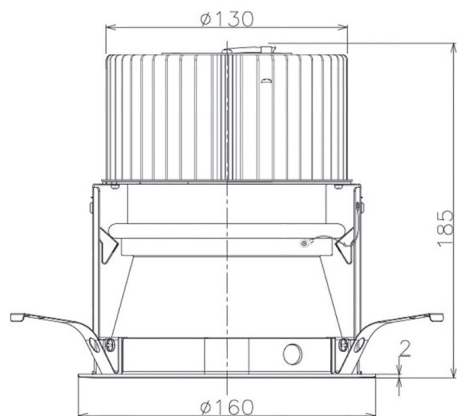

Item no. DD068-5550DB8530D-AS

Series Name: Asymmetric

With Dark Mirror Reflector

Installation	Recessed mount
Type	
Fixture wattage	55W
Beam angle	85 x 65 deg.
Color Temp.	3000K
CRI	Ra>85
Luminous	3960 lm
Body	Die-cast aluminum alloy
Body finish	N/A
Trim finish	Black
Reflector finish	Dark Mirror
IP Rate	IP20
Light source	COB module
Input Voltage	AC220~240V
Dimming Type	Non-Dimmable
Certificate	CE, CCC
Cut Hole	150mm

Height (Weight)	Wide flood
78.7W	177 (1.4kg)
58.5W	177 (1.4kg)
55.0W	177 (1.4kg)
42.8W	157 (1.1kg)
36.0W	157 (1.1kg)