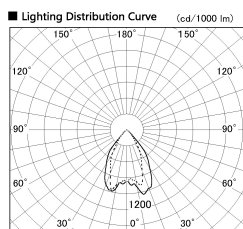

Item no. DD068-5550DB8530D-AS

Series Name: Asymmetric

With Dark Mirror Reflector

Installation	Recessed mount
Type	
Fixture wattage	55W
Beam angle	85 x 65 deg.
Color Temp.	3000K
CRI	Ra>85
Luminous	3960 lm
Body	Die-cast aluminum alloy
Body finish	N/A
Trim finish	Black
Reflector finish	Dark Mirror
IP Rate	IP20
Light source	COB module
Input Voltage	AC220~240V
Dimming Type	Non-Dimmable
Certificate	CE, CCC
Cut Hole	150mm

Height (Weight)	Wide flood
78.7W	177 (1.4kg)
58.5W	177 (1.4kg)
55.0W	177 (1.4kg)
42.8W	157 (1.1kg)
36.0W	157 (1.1kg)