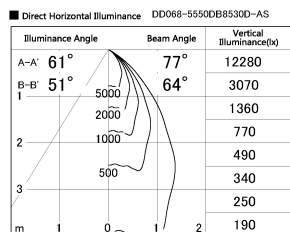

Item no. DD068-5550DB8530D-AS

Series Name: Asymmetric

With Dark Mirror Reflector

Installation	Recessed mount
Type	
Fixture wattage	55W
Beam angle	85 x 65 deg.
Color Temp.	3000K
CRI	Ra>85
Luminous	3960 lm
Body	Die-cast aluminum alloy
Body finish	N/A
Trim finish	Black
Reflector finish	Dark Mirror
IP Rate	IP20
Light source	COB module
Input Voltage	AC220~240V
Dimming Type	Non-Dimmable
Certificate	CE, CCC
Cut Hole	150mm

Height (Weight)	Wide flood
78.7W	177 (1.4kg)
58.5W	177 (1.4kg)
55.0W	177 (1.4kg)
42.8W	157 (1.1kg)
36.0W	157 (1.1kg)