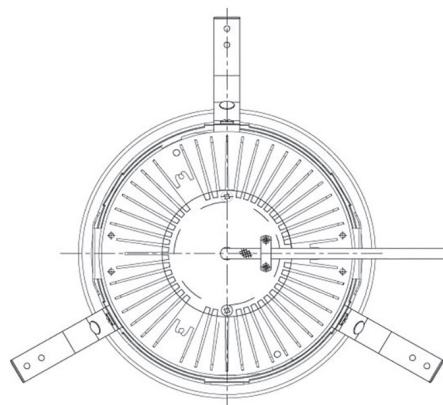

Item no. DD068-5550DB8535D-AS

Series Name: Asymmetric

With Dark Mirror Reflector

Installation	Recessed mount
Type	
Fixture wattage	55W
Beam angle	85 x 65 deg.
Color Temp.	3500K
CRI	Ra>85
Luminous	4039 lm
Body	Die-cast aluminum alloy
Body finish	N/A
Trim finish	Black
Reflector finish	Dark Mirror
IP Rate	IP20
Light source	COB module
Input Voltage	AC220~240V
Dimming Type	Non-Dimmable
Certificate	CE, CCC
Cut Hole	150mm

Height (Weight)	Wide flood
78.7W	177 (1.4kg)
58.5W	177 (1.4kg)
55.0W	177 (1.4kg)
42.8W	157 (1.1kg)
36.0W	157 (1.1kg)