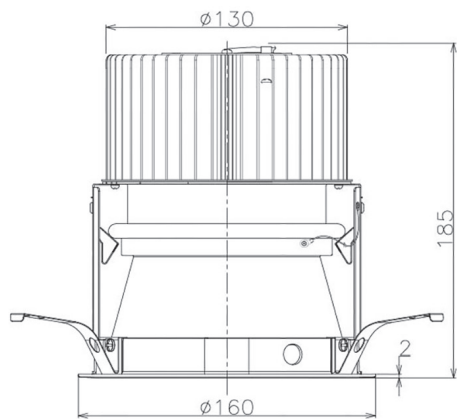

Item no. DD068-5550DB8535D-AS

Series Name: Asymmetric

With Dark Mirror Reflector

Installation	Recessed mount
Type	
Fixture wattage	55W
Beam angle	85 x 65 deg.
Color Temp.	3500K
CRI	Ra>85
Luminous	4039 lm
Body	Die-cast aluminum alloy
Body finish	N/A
Trim finish	Black
Reflector finish	Dark Mirror
IP Rate	IP20
Light source	COB module
Input Voltage	AC220~240V
Dimming Type	Non-Dimmable
Certificate	CE, CCC
Cut Hole	150mm

Height (Weight)	Wide flood
78.7W	177 (1.4kg)
58.5W	177 (1.4kg)
55.0W	177 (1.4kg)
42.8W	157 (1.1kg)
36.0W	157 (1.1kg)