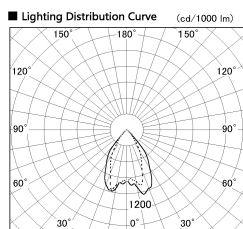

Item no. DD068-5550DB8535D-AS

Series Name: Asymmetric

With Dark Mirror Reflector

Installation	Recessed mount
Type	
Fixture wattage	55W
Beam angle	85 x 65 deg.
Color Temp.	3500K
CRI	Ra>85
Luminous	4039 lm
Body	Die-cast aluminum alloy
Body finish	N/A
Trim finish	Black
Reflector finish	Dark Mirror
IP Rate	IP20
Light source	COB module
Input Voltage	AC220~240V
Dimming Type	Non-Dimmable
Certificate	CE, CCC
Cut Hole	150mm

Height (Weight)	Wide flood
78.7W	177 (1.4kg)
58.5W	177 (1.4kg)
55.0W	177 (1.4kg)
42.8W	157 (1.1kg)
36.0W	157 (1.1kg)