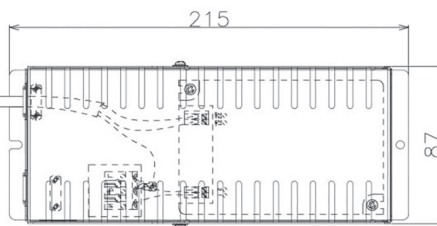

Item no. DD068-5550DB8535D-AS

Series Name: Asymmetric

With Dark Mirror Reflector

Installation	Recessed mount
Type	
Fixture wattage	55W
Beam angle	85 x 65 deg.
Color Temp.	3500K
CRI	Ra>85
Luminous	4039 lm
Body	Die-cast aluminum alloy
Body finish	N/A
Trim finish	Black
Reflector finish	Dark Mirror
IP Rate	IP20
Light source	COB module
Input Voltage	AC220~240V
Dimming Type	Non-Dimmable
Certificate	CE, CCC
Cut Hole	150mm

Height (Weight)	Wide flood
78.7W	177 (1.4kg)
58.5W	177 (1.4kg)
55.0W	177 (1.4kg)
42.8W	157 (1.1kg)
36.0W	157 (1.1kg)