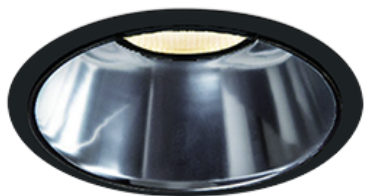

Item no. DD068-5550DB8535D-AS

Series Name: Asymmetric

With Dark Mirror Reflector

Installation	Recessed mount
Type	
Fixture wattage	55W
Beam angle	85 x 65 deg.
Color Temp.	3500K
CRI	Ra>85
Luminous	4039 lm
Body	Die-cast aluminum alloy
Body finish	N/A
Trim finish	Black
Reflector finish	Dark Mirror
IP Rate	IP20
Light source	COB module
Input Voltage	AC220~240V
Dimming Type	Non-Dimmable
Certificate	CE, CCC
Cut Hole	150mm

Height (Weight)	Wide flood
78.7W	177 (1.4kg)
58.5W	177 (1.4kg)
55.0W	177 (1.4kg)
42.8W	157 (1.1kg)
36.0W	157 (1.1kg)