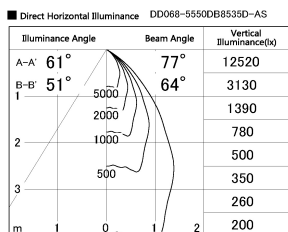

Item no. DD068-5550DB8535D-AS

Series Name: Asymmetric

With Dark Mirror Reflector

Installation	Recessed mount
Type	
Fixture wattage	55W
Beam angle	85 x 65 deg.
Color Temp.	3500K
CRI	Ra>85
Luminous	4039 lm
Body	Die-cast aluminum alloy
Body finish	N/A
Trim finish	Black
Reflector finish	Dark Mirror
IP Rate	IP20
Light source	COB module
Input Voltage	AC220~240V
Dimming Type	Non-Dimmable
Certificate	CE, CCC
Cut Hole	150mm

Height (Weight)	Wide flood
78.7W	177 (1.4kg)
58.5W	177 (1.4kg)
55.0W	177 (1.4kg)
42.8W	157 (1.1kg)
36.0W	157 (1.1kg)