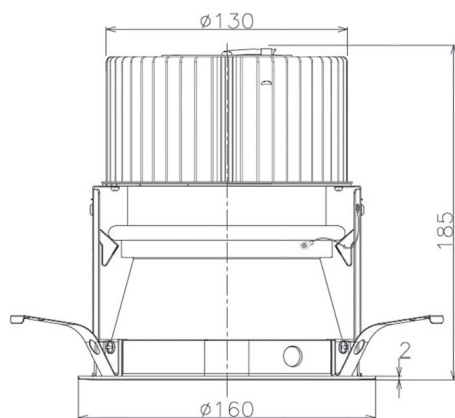

Item no. DD068-5550DB8540D-AS

Series Name: Asymmetric

With Dark Mirror Reflector

Installation	Recessed mount
Type	
Fixture wattage	55W
Beam angle	85 x 65 deg.
Color Temp.	4000K
CRI	Ra>85
Luminous	4079 lm
Body	Die-cast aluminum alloy
Body finish	N/A
Trim finish	Black
Reflector finish	Dark Mirror
IP Rate	IP20
Light source	COB module
Input Voltage	AC220~240V
Dimming Type	Non-Dimmable
Certificate	CE, CCC
Cut Hole	150mm

Height (Weight)	Wide flood
78.7W	177 (1.4kg)
58.5W	177 (1.4kg)
55.0W	177 (1.4kg)
42.8W	157 (1.1kg)
36.0W	157 (1.1kg)