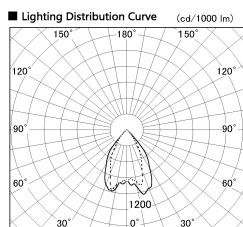

Item no. DD068-5550DB8540D-AS

Series Name: Asymmetric

With Dark Mirror Reflector

Installation	Recessed mount
Type	
Fixture wattage	55W
Beam angle	85 x 65 deg.
Color Temp.	4000K
CRI	Ra>85
Luminous	4079 lm
Body	Die-cast aluminum alloy
Body finish	N/A
Trim finish	Black
Reflector finish	Dark Mirror
IP Rate	IP20
Light source	COB module
Input Voltage	AC220~240V
Dimming Type	Non-Dimmable
Certificate	CE, CCC
Cut Hole	150mm

Height (Weight)	Wide flood
78.7W	177 (1.4kg)
58.5W	177 (1.4kg)
55.0W	177 (1.4kg)
42.8W	157 (1.1kg)
36.0W	157 (1.1kg)