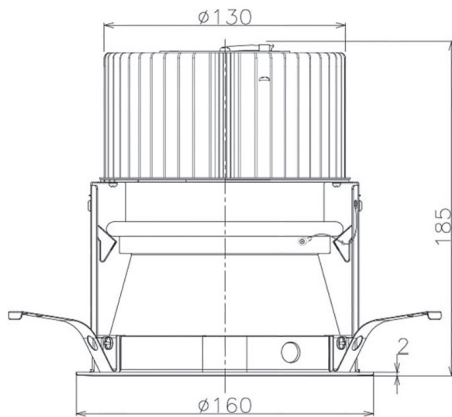

Item no. DD068-5550DB8540D-AS

Series Name: Asymmetric

With Dark Mirror Reflector

Installation	Recessed mount
Type	
Fixture wattage	55W
Beam angle	85 x 65 deg.
Color Temp.	4000K
CRI	Ra>85
Luminous	4079 lm
Body	Die-cast aluminum alloy
Body finish	N/A
Trim finish	Black
Reflector finish	Dark Mirror
IP Rate	IP20
Light source	COB module
Input Voltage	AC220~240V
Dimming Type	Non-Dimmable
Certificate	CE, CCC
Cut Hole	150mm

Height (Weight)	Wide flood
78.7W	177 (1.4kg)
58.5W	177 (1.4kg)
55.0W	177 (1.4kg)
42.8W	157 (1.1kg)
36.0W	157 (1.1kg)