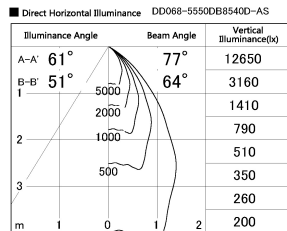

Item no. DD068-5550DB8540D-AS

Series Name: Asymmetric

With Dark Mirror Reflector

Installation	Recessed mount
Type	
Fixture wattage	55W
Beam angle	85 x 65 deg.
Color Temp.	4000K
CRI	Ra>85
Luminous	4079 lm
Body	Die-cast aluminum alloy
Body finish	N/A
Trim finish	Black
Reflector finish	Dark Mirror
IP Rate	IP20
Light source	COB module
Input Voltage	AC220~240V
Dimming Type	Non-Dimmable
Certificate	CE, CCC
Cut Hole	150mm

Height (Weight)	Wide flood
78.7W	177 (1.4kg)
58.5W	177 (1.4kg)
55.0W	177 (1.4kg)
42.8W	157 (1.1kg)
36.0W	157 (1.1kg)