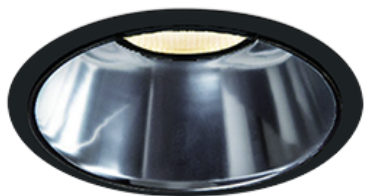

Item no. DD068-5550DB8540D-AS

Series Name: Asymmetric

With Dark Mirror Reflector

Installation	Recessed mount
Type	
Fixture wattage	55W
Beam angle	85 x 65 deg.
Color Temp.	4000K
CRI	Ra>85
Luminous	4079 lm
Body	Die-cast aluminum alloy
Body finish	N/A
Trim finish	Black
Reflector finish	Dark Mirror
IP Rate	IP20
Light source	COB module
Input Voltage	AC220~240V
Dimming Type	Non-Dimmable
Certificate	CE, CCC
Cut Hole	150mm

Height (Weight)	Wide flood
78.7W	177 (1.4kg)
58.5W	177 (1.4kg)
55.0W	177 (1.4kg)
42.8W	157 (1.1kg)
36.0W	157 (1.1kg)