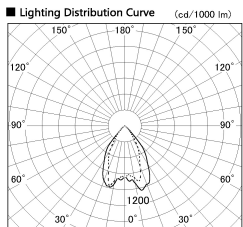

Item no. DD068-5550DB8540D-AS

Series Name: Asymmetric

With Dark Mirror Reflector

Installation	Recessed mount
Type	
Fixture wattage	55W
Beam angle	85 x 65 deg.
Color Temp.	4000K
CRI	Ra>85
Luminous	4079 lm
Body	Die-cast aluminum alloy
Body finish	N/A
Trim finish	Black
Reflector finish	Dark Mirror
IP Rate	IP20
Light source	COB module
Input Voltage	AC220~240V
Dimming Type	Non-Dimmable
Certificate	CE, CCC
Cut Hole	150mm

Height (Weight)	Wide flood
78.7W	177 (1.4kg)
58.5W	177 (1.4kg)
55.0W	177 (1.4kg)
42.8W	157 (1.1kg)
36.0W	157 (1.1kg)