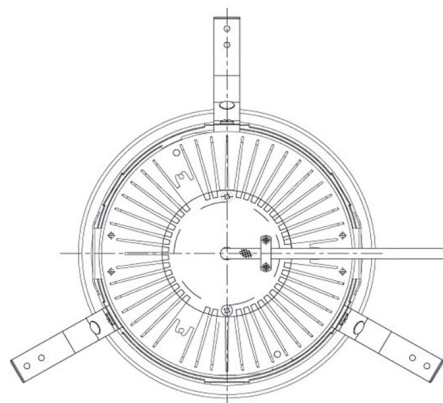

Item no. DD068-5550DB8540D-AS

Series Name: Asymmetric

With Dark Mirror Reflector

Installation	Recessed mount
Type	
Fixture wattage	55W
Beam angle	85 x 65 deg.
Color Temp.	4000K
CRI	Ra>85
Luminous	4079 lm
Body	Die-cast aluminum alloy
Body finish	N/A
Trim finish	Black
Reflector finish	Dark Mirror
IP Rate	IP20
Light source	COB module
Input Voltage	AC220~240V
Dimming Type	Non-Dimmable
Certificate	CE, CCC
Cut Hole	150mm

Height (Weight)	Wide flood
78.7W	177 (1.4kg)
58.5W	177 (1.4kg)
55.0W	177 (1.4kg)
42.8W	157 (1.1kg)
36.0W	157 (1.1kg)