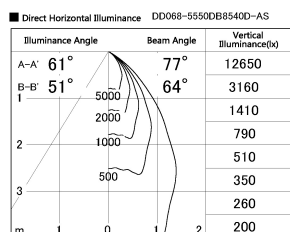

Item no. DD068-5550DB8540D-AS

Series Name: Asymmetric

With Dark Mirror Reflector

Installation	Recessed mount
Type	
Fixture wattage	55W
Beam angle	85 x 65 deg.
Color Temp.	4000K
CRI	Ra>85
Luminous	4079 lm
Body	Die-cast aluminum alloy
Body finish	N/A
Trim finish	Black
Reflector finish	Dark Mirror
IP Rate	IP20
Light source	COB module
Input Voltage	AC220~240V
Dimming Type	Non-Dimmable
Certificate	CE, CCC
Cut Hole	150mm

Height (Weight)	Wide flood
78.7W	177 (1.4kg)
58.5W	177 (1.4kg)
55.0W	177 (1.4kg)
42.8W	157 (1.1kg)
36.0W	157 (1.1kg)