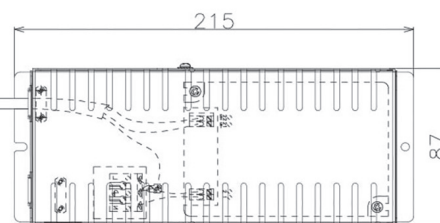

Item no. DD068-5550DB8540D-AS

Series Name: Asymmetric

With Dark Mirror Reflector

Installation	Recessed mount
Type	
Fixture wattage	55W
Beam angle	85 x 65 deg.
Color Temp.	4000K
CRI	Ra>85
Luminous	4079 lm
Body	Die-cast aluminum alloy
Body finish	N/A
Trim finish	Black
Reflector finish	Dark Mirror
IP Rate	IP20
Light source	COB module
Input Voltage	AC220~240V
Dimming Type	Non-Dimmable
Certificate	CE, CCC
Cut Hole	150mm

Height (Weight)	Wide flood
78.7W	177 (1.4kg)
58.5W	177 (1.4kg)
55.0W	177 (1.4kg)
42.8W	157 (1.1kg)
36.0W	157 (1.1kg)