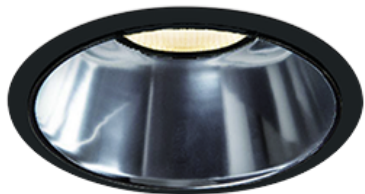

Item no. DD068-6550DB8027D-AS

Series Name: Asymmetric

With Dark Mirror Reflector

Installation	Recessed mount
Type	
Fixture wattage	58.5W
Beam angle	80 x 65 deg.
Color Temp.	2700K
CRI	Ra>80
Luminous	4282 lm
Body	Die-cast aluminum alloy
Body finish	N/A
Trim finish	Black
Reflector finish	Dark Mirror
IP Rate	IP20
Light source	COB module
Input Voltage	AC220~240V
Dimming Type	Non-Dimmable
Certificate	CE, CCC
Cut Hole	150mm

Height (Weight)	Wide flood
78.7W	177 (1.4kg)
58.5W	177 (1.4kg)
55.0W	177 (1.4kg)
42.8W	157 (1.1kg)
36.0W	157 (1.1kg)