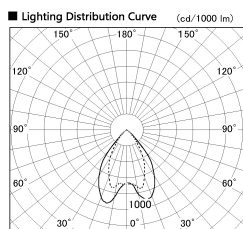

Item no. DD068-6550DB8027D-AS

Series Name: Asymmetric

With Dark Mirror Reflector

Installation	Recessed mount
Type	
Fixture wattage	58.5W
Beam angle	80 x 65 deg.
Color Temp.	2700K
CRI	Ra>80
Luminous	4282 lm
Body	Die-cast aluminum alloy
Body finish	N/A
Trim finish	Black
Reflector finish	Dark Mirror
IP Rate	IP20
Light source	COB module
Input Voltage	AC220~240V
Dimming Type	Non-Dimmable
Certificate	CE, CCC
Cut Hole	150mm

Height (Weight)	Wide flood
78.7W	177 (1.4kg)
58.5W	177 (1.4kg)
55.0W	177 (1.4kg)
42.8W	157 (1.1kg)
36.0W	157 (1.1kg)