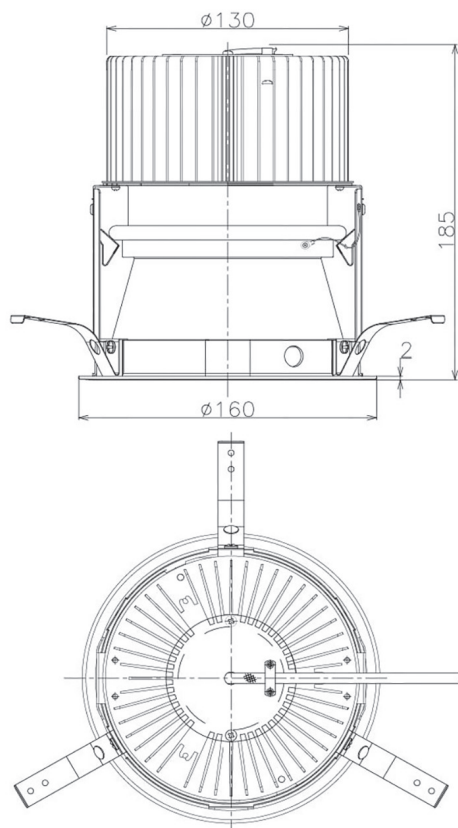

Item no. DD068-6550DB8027D-AS

Series Name: Asymmetric

With Dark Mirror Reflector

Installation	Recessed mount
Type	
Fixture wattage	58.5W
Beam angle	80 x 65 deg.
Color Temp.	2700K
CRI	Ra>80
Luminous	4282 lm
Body	Die-cast aluminum alloy
Body finish	N/A
Trim finish	Black
Reflector finish	Dark Mirror
IP Rate	IP20
Light source	COB module
Input Voltage	AC220~240V
Dimming Type	Non-Dimmable
Certificate	CE, CCC
Cut Hole	150mm

Height (Weight)	Wide flood
78.7W	177 (1.4kg)
58.5W	177 (1.4kg)
55.0W	177 (1.4kg)
42.8W	157 (1.1kg)
36.0W	157 (1.1kg)