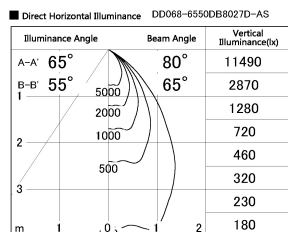

Item no. DD068-6550DB8027D-AS

Series Name: Asymmetric

With Dark Mirror Reflector

Installation	Recessed mount
Type	
Fixture wattage	58.5W
Beam angle	80 x 65 deg.
Color Temp.	2700K
CRI	Ra>80
Luminous	4282 lm
Body	Die-cast aluminum alloy
Body finish	N/A
Trim finish	Black
Reflector finish	Dark Mirror
IP Rate	IP20
Light source	COB module
Input Voltage	AC220~240V
Dimming Type	Non-Dimmable
Certificate	CE, CCC
Cut Hole	150mm

Height (Weight)	Wide flood
78.7W	177 (1.4kg)
58.5W	177 (1.4kg)
55.0W	177 (1.4kg)
42.8W	157 (1.1kg)
36.0W	157 (1.1kg)