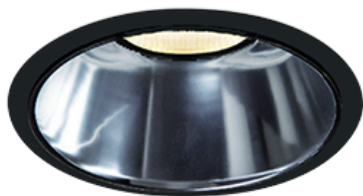

Item no. DD068-6550DB8030D-AS

Series Name: Asymmetric

With Dark Mirror Reflector

| | |
|------------------|-------------------------|
| Installation | Recessed mount |
| Type | |
| Fixture wattage | 58.5W |
| Beam angle | 80 x 65 deg. |
| Color Temp. | 3000K |
| CRI | Ra>80 |
| Luminous | 4461 lm |
| Body | Die-cast aluminum alloy |
| Body finish | N/A |
| Trim finish | Black |
| Reflector finish | Dark Mirror |
| IP Rate | IP20 |
| Light source | COB module |
| Input Voltage | AC220~240V |
| Dimming Type | Non-Dimmable |
| Certificate | CE, CCC |
| Cut Hole | 150mm |

| Height (Weight) | Wide flood |
|-----------------|-------------|
| 78.7W | 177 (1.4kg) |
| 58.5W | 177 (1.4kg) |
| 55.0W | 177 (1.4kg) |
| 42.8W | 157 (1.1kg) |
| 36.0W | 157 (1.1kg) |