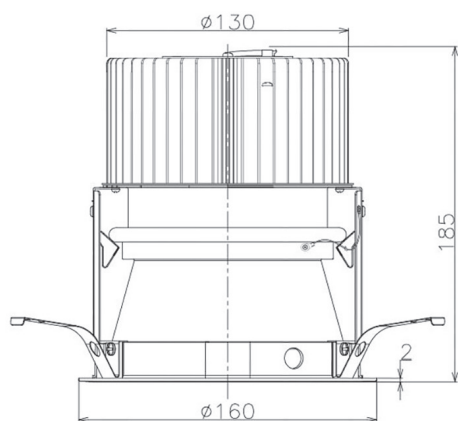

Item no. DD068-6550DB8030D-AS

Series Name: Asymmetric

With Dark Mirror Reflector

| | |
|------------------|-------------------------|
| Installation | Recessed mount |
| Type | |
| Fixture wattage | 58.5W |
| Beam angle | 80 x 65 deg. |
| Color Temp. | 3000K |
| CRI | Ra>80 |
| Luminous | 4461 lm |
| Body | Die-cast aluminum alloy |
| Body finish | N/A |
| Trim finish | Black |
| Reflector finish | Dark Mirror |
| IP Rate | IP20 |
| Light source | COB module |
| Input Voltage | AC220~240V |
| Dimming Type | Non-Dimmable |
| Certificate | CE, CCC |
| Cut Hole | 150mm |

| Height (Weight) | Wide flood |
|-----------------|-------------|
| 78.7W | 177 (1.4kg) |
| 58.5W | 177 (1.4kg) |
| 55.0W | 177 (1.4kg) |
| 42.8W | 157 (1.1kg) |
| 36.0W | 157 (1.1kg) |