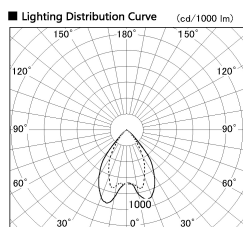

Item no. DD068-6550DB8030D-AS

Series Name: Asymmetric

With Dark Mirror Reflector

| | |
|------------------|-------------------------|
| Installation | Recessed mount |
| Type | |
| Fixture wattage | 58.5W |
| Beam angle | 80 x 65 deg. |
| Color Temp. | 3000K |
| CRI | Ra>80 |
| Luminous | 4461 lm |
| Body | Die-cast aluminum alloy |
| Body finish | N/A |
| Trim finish | Black |
| Reflector finish | Dark Mirror |
| IP Rate | IP20 |
| Light source | COB module |
| Input Voltage | AC220~240V |
| Dimming Type | Non-Dimmable |
| Certificate | CE, CCC |
| Cut Hole | 150mm |

| Height (Weight) | Wide flood |
|-----------------|-------------|
| 78.7W | 177 (1.4kg) |
| 58.5W | 177 (1.4kg) |
| 55.0W | 177 (1.4kg) |
| 42.8W | 157 (1.1kg) |
| 36.0W | 157 (1.1kg) |