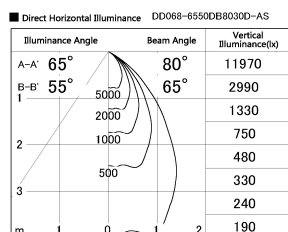

Item no. DD068-6550DB8030D-AS

Series Name: Asymmetric

With Dark Mirror Reflector

| | |
|------------------|-------------------------|
| Installation | Recessed mount |
| Type | |
| Fixture wattage | 58.5W |
| Beam angle | 80 x 65 deg. |
| Color Temp. | 3000K |
| CRI | Ra>80 |
| Luminous | 4461 lm |
| Body | Die-cast aluminum alloy |
| Body finish | N/A |
| Trim finish | Black |
| Reflector finish | Dark Mirror |
| IP Rate | IP20 |
| Light source | COB module |
| Input Voltage | AC220~240V |
| Dimming Type | Non-Dimmable |
| Certificate | CE, CCC |
| Cut Hole | 150mm |

| Height (Weight) | Wide flood |
|-----------------|-------------|
| 78.7W | 177 (1.4kg) |
| 58.5W | 177 (1.4kg) |
| 55.0W | 177 (1.4kg) |
| 42.8W | 157 (1.1kg) |
| 36.0W | 157 (1.1kg) |