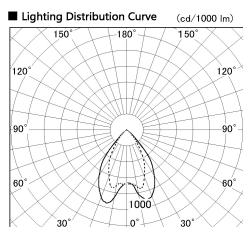

Item no. DD068-6550DB8035D-AS

Series Name: Asymmetric

With Dark Mirror Reflector

Installation	Recessed mount
Type	
Fixture wattage	58.5W
Beam angle	80 x 65 deg.
Color Temp.	3500K
CRI	Ra>80
Luminous	4550 lm
Body	Die-cast aluminum alloy
Body finish	N/A
Trim finish	Black
Reflector finish	Dark Mirror
IP Rate	IP20
Light source	COB module
Input Voltage	AC220~240V
Dimming Type	Non-Dimmable
Certificate	CE, CCC
Cut Hole	150mm

Height (Weight)	Wide flood
78.7W	177 (1.4kg)
58.5W	177 (1.4kg)
55.0W	177 (1.4kg)
42.8W	157 (1.1kg)
36.0W	157 (1.1kg)