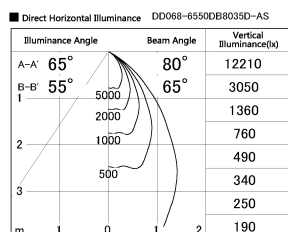

Item no. DD068-6550DB8035D-AS

Series Name: Asymmetric

With Dark Mirror Reflector

Installation	Recessed mount
Type	
Fixture wattage	58.5W
Beam angle	80 x 65 deg.
Color Temp.	3500K
CRI	Ra>80
Luminous	4550 lm
Body	Die-cast aluminum alloy
Body finish	N/A
Trim finish	Black
Reflector finish	Dark Mirror
IP Rate	IP20
Light source	COB module
Input Voltage	AC220~240V
Dimming Type	Non-Dimmable
Certificate	CE, CCC
Cut Hole	150mm

Height (Weight)	Wide flood
78.7W	177 (1.4kg)
58.5W	177 (1.4kg)
55.0W	177 (1.4kg)
42.8W	157 (1.1kg)
36.0W	157 (1.1kg)