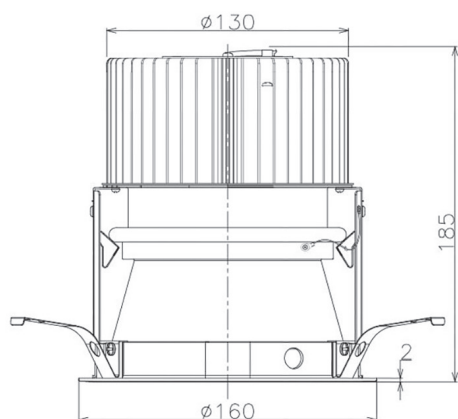

Item no. DD068-6550DB8035D-AS

Series Name: Asymmetric

With Dark Mirror Reflector

Installation	Recessed mount
Type	
Fixture wattage	58.5W
Beam angle	80 x 65 deg.
Color Temp.	3500K
CRI	Ra>80
Luminous	4550 lm
Body	Die-cast aluminum alloy
Body finish	N/A
Trim finish	Black
Reflector finish	Dark Mirror
IP Rate	IP20
Light source	COB module
Input Voltage	AC220~240V
Dimming Type	Non-Dimmable
Certificate	CE, CCC
Cut Hole	150mm

Height (Weight)	Wide flood
78.7W	177 (1.4kg)
58.5W	177 (1.4kg)
55.0W	177 (1.4kg)
42.8W	157 (1.1kg)
36.0W	157 (1.1kg)