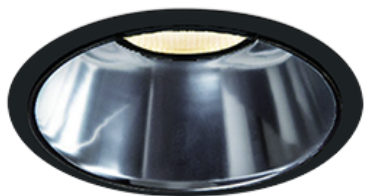

Item no. DD068-6550DB8035D-AS

Series Name: Asymmetric

With Dark Mirror Reflector

Installation	Recessed mount
Type	
Fixture wattage	58.5W
Beam angle	80 x 65 deg.
Color Temp.	3500K
CRI	Ra>80
Luminous	4550 lm
Body	Die-cast aluminum alloy
Body finish	N/A
Trim finish	Black
Reflector finish	Dark Mirror
IP Rate	IP20
Light source	COB module
Input Voltage	AC220~240V
Dimming Type	Non-Dimmable
Certificate	CE, CCC
Cut Hole	150mm

Height (Weight)	Wide flood
78.7W	177 (1.4kg)
58.5W	177 (1.4kg)
55.0W	177 (1.4kg)
42.8W	157 (1.1kg)
36.0W	157 (1.1kg)