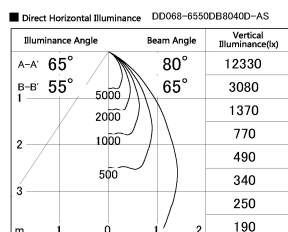

Item no. DD068-6550DB8040D-AS

Series Name: Asymmetric

With Dark Mirror Reflector

Installation	Recessed mount
Type	
Fixture wattage	58.5W
Beam angle	80 x 65 deg.
Color Temp.	4000K
CRI	Ra>80
Luminous	4595 lm
Body	Die-cast aluminum alloy
Body finish	N/A
Trim finish	Black
Reflector finish	Dark Mirror
IP Rate	IP20
Light source	COB module
Input Voltage	AC220~240V
Dimming Type	Non-Dimmable
Certificate	CE, CCC
Cut Hole	150mm

Height (Weight)	Wide flood
78.7W	177 (1.4kg)
58.5W	177 (1.4kg)
55.0W	177 (1.4kg)
42.8W	157 (1.1kg)
36.0W	157 (1.1kg)