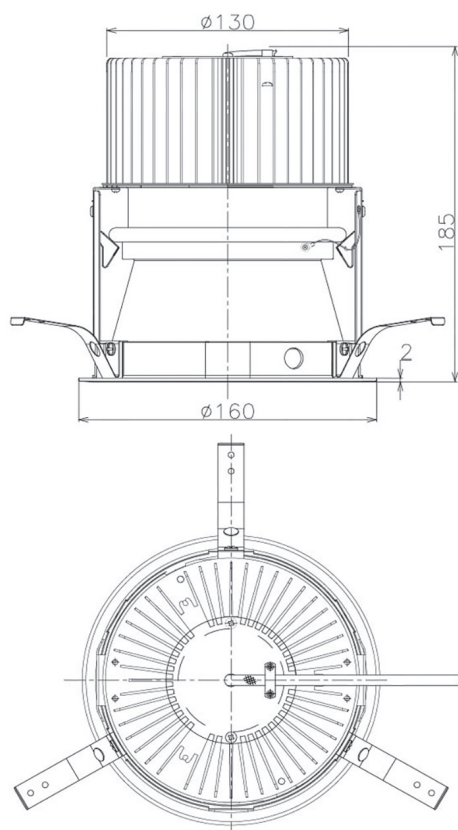

Item no. DD068-6550DB8040D-AS

Series Name: Asymmetric

With Dark Mirror Reflector

Installation	Recessed mount
Type	
Fixture wattage	58.5W
Beam angle	80 x 65 deg.
Color Temp.	4000K
CRI	Ra>80
Luminous	4595 lm
Body	Die-cast aluminum alloy
Body finish	N/A
Trim finish	Black
Reflector finish	Dark Mirror
IP Rate	IP20
Light source	COB module
Input Voltage	AC220~240V
Dimming Type	Non-Dimmable
Certificate	CE, CCC
Cut Hole	150mm

Height (Weight)	Wide flood
78.7W	177 (1.4kg)
58.5W	177 (1.4kg)
55.0W	177 (1.4kg)
42.8W	157 (1.1kg)
36.0W	157 (1.1kg)