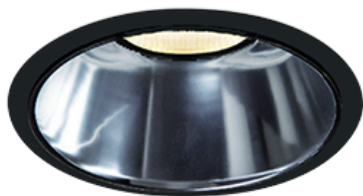

Item no. DD068-6550DB8040D-AS

Series Name: Asymmetric

With Dark Mirror Reflector

Installation	Recessed mount
Type	
Fixture wattage	58.5W
Beam angle	80 x 65 deg.
Color Temp.	4000K
CRI	Ra>80
Luminous	4595 lm
Body	Die-cast aluminum alloy
Body finish	N/A
Trim finish	Black
Reflector finish	Dark Mirror
IP Rate	IP20
Light source	COB module
Input Voltage	AC220~240V
Dimming Type	Non-Dimmable
Certificate	CE, CCC
Cut Hole	150mm

Height (Weight)	Wide flood
78.7W	177 (1.4kg)
58.5W	177 (1.4kg)
55.0W	177 (1.4kg)
42.8W	157 (1.1kg)
36.0W	157 (1.1kg)