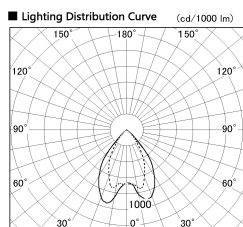

Item no. DD068-6550DB8040D-AS

Series Name: Asymmetric

With Dark Mirror Reflector

Installation	Recessed mount
Type	
Fixture wattage	58.5W
Beam angle	80 x 65 deg.
Color Temp.	4000K
CRI	Ra>80
Luminous	4595 lm
Body	Die-cast aluminum alloy
Body finish	N/A
Trim finish	Black
Reflector finish	Dark Mirror
IP Rate	IP20
Light source	COB module
Input Voltage	AC220~240V
Dimming Type	Non-Dimmable
Certificate	CE, CCC
Cut Hole	150mm

Height (Weight)	Wide flood
78.7W	177 (1.4kg)
58.5W	177 (1.4kg)
55.0W	177 (1.4kg)
42.8W	157 (1.1kg)
36.0W	157 (1.1kg)