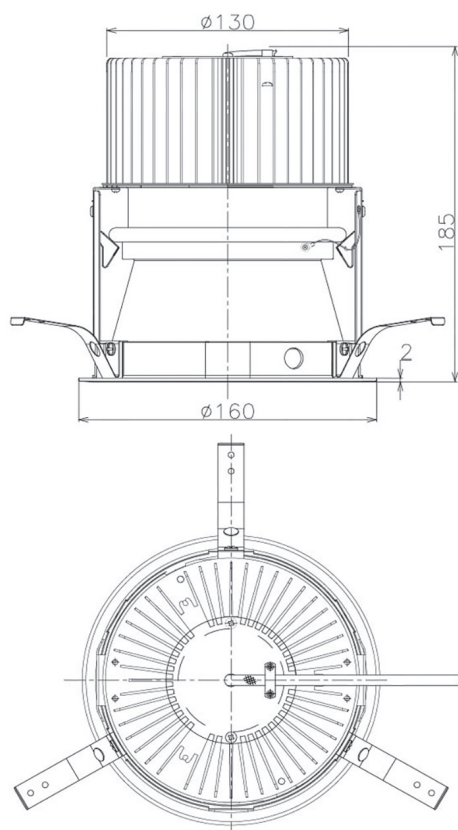

Item no. DD068-6550DB8527D-AS

Series Name: Asymmetric

With Dark Mirror Reflector

Installation	Recessed mount
Type	
Fixture wattage	58.5W
Beam angle	80 x 65 deg.
Color Temp.	2700K
CRI	Ra>85
Luminous	4025 lm
Body	Die-cast aluminum alloy
Body finish	N/A
Trim finish	Black
Reflector finish	Dark Mirror
IP Rate	IP20
Light source	COB module
Input Voltage	AC220~240V
Dimming Type	Non-Dimmable
Certificate	CE, CCC
Cut Hole	150mm

Height (Weight)	Wide flood
78.7W	177 (1.4kg)
58.5W	177 (1.4kg)
55.0W	177 (1.4kg)
42.8W	157 (1.1kg)
36.0W	157 (1.1kg)