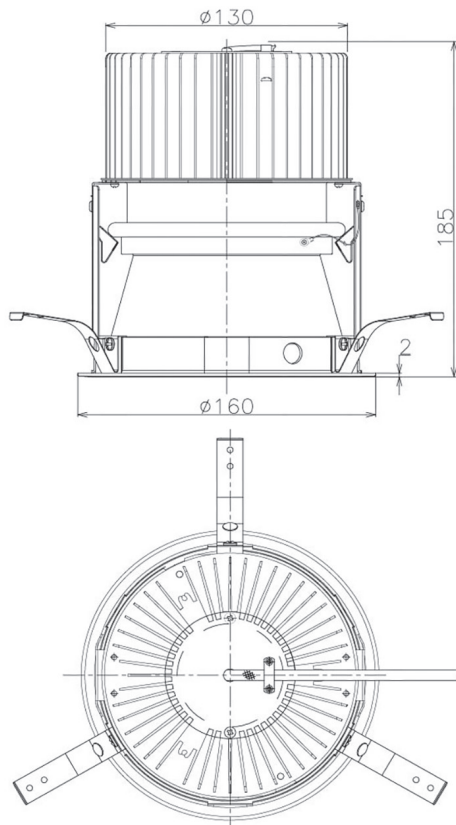

Item no. DD068-6550DB8527D-AS

Series Name: Asymmetric

With Dark Mirror Reflector

Installation	Recessed mount
Type	Asymmetric
Fixture wattage	58.5W
Beam angle	80 x 65 deg.
Color Temp.	2700K
CRI	Ra>85
Luminous	4025 lm
Body	Die-cast aluminum alloy
Body finish	N/A
Trim finish	Black
Reflector finish	Dark Mirror
IP Rate	IP20
Light source	COB module
Input Voltage	AC220~240V
Dimming Type	Non-Dimmable
Certificate	CE, CCC
Cut Hole	150mm

Height (Weight)	Wide flood
78.7W	177 (1.4kg)
58.5W	177 (1.4kg)
55.0W	177 (1.4kg)
42.8W	157 (1.1kg)
36.0W	157 (1.1kg)