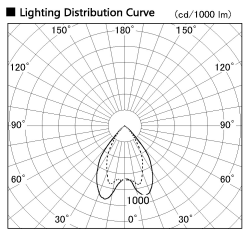

Item no. DD068-6550DB8527D-AS

Series Name: Asymmetric

With Dark Mirror Reflector

Installation	Recessed mount
Type	Asymmetric
Fixture wattage	58.5W
Beam angle	80 x 65 deg.
Color Temp.	2700K
CRI	Ra>85
Luminous	4025 lm
Body	Die-cast aluminum alloy
Body finish	N/A
Trim finish	Black
Reflector finish	Dark Mirror
IP Rate	IP20
Light source	COB module
Input Voltage	AC220~240V
Dimming Type	Non-Dimmable
Certificate	CE, CCC
Cut Hole	150mm

Height (Weight)	Wide flood
78.7W	177 (1.4kg)
58.5W	177 (1.4kg)
55.0W	177 (1.4kg)
42.8W	157 (1.1kg)
36.0W	157 (1.1kg)