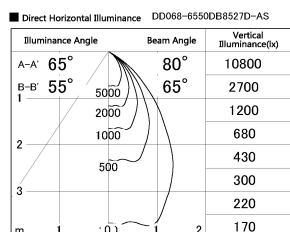

Item no. DD068-6550DB8527D-AS

Series Name: Asymmetric

With Dark Mirror Reflector

Installation	Recessed mount
Type	
Fixture wattage	58.5W
Beam angle	80 x 65 deg.
Color Temp.	2700K
CRI	Ra>85
Luminous	4025 lm
Body	Die-cast aluminum alloy
Body finish	N/A
Trim finish	Black
Reflector finish	Dark Mirror
IP Rate	IP20
Light source	COB module
Input Voltage	AC220~240V
Dimming Type	Non-Dimmable
Certificate	CE, CCC
Cut Hole	150mm

Height (Weight)	Wide flood
78.7W	177 (1.4kg)
58.5W	177 (1.4kg)
55.0W	177 (1.4kg)
42.8W	157 (1.1kg)
36.0W	157 (1.1kg)