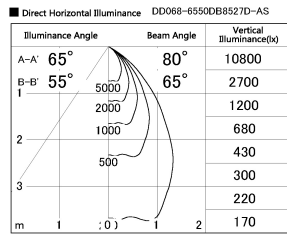

Item no. DD068-6550DB8527D-AS

Series Name: Asymmetric

With Dark Mirror Reflector

Installation	Recessed mount
Type	Asymmetric
Fixture wattage	58.5W
Beam angle	80 x 65 deg.
Color Temp.	2700K
CRI	Ra>85
Luminous	4025 lm
Body	Die-cast aluminum alloy
Body finish	N/A
Trim finish	Black
Reflector finish	Dark Mirror
IP Rate	IP20
Light source	COB module
Input Voltage	AC220~240V
Dimming Type	Non-Dimmable
Certificate	CE, CCC
Cut Hole	150mm

Height (Weight)	Wide flood
78.7W	177 (1.4kg)
58.5W	177 (1.4kg)
55.0W	177 (1.4kg)
42.8W	157 (1.1kg)
36.0W	157 (1.1kg)