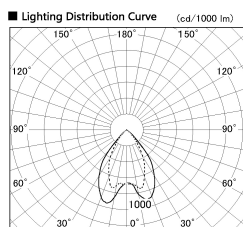

Item no. DD068-6550DB8527D-AS

Series Name: Asymmetric

With Dark Mirror Reflector

Installation	Recessed mount
Type	
Fixture wattage	58.5W
Beam angle	80 x 65 deg.
Color Temp.	2700K
CRI	Ra>85
Luminous	4025 lm
Body	Die-cast aluminum alloy
Body finish	N/A
Trim finish	Black
Reflector finish	Dark Mirror
IP Rate	IP20
Light source	COB module
Input Voltage	AC220~240V
Dimming Type	Non-Dimmable
Certificate	CE, CCC
Cut Hole	150mm

Height (Weight)	Wide flood
78.7W	177 (1.4kg)
58.5W	177 (1.4kg)
55.0W	177 (1.4kg)
42.8W	157 (1.1kg)
36.0W	157 (1.1kg)