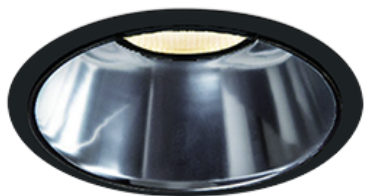

Item no. DD068-6550DB8527D-AS

Series Name: Asymmetric

With Dark Mirror Reflector

Installation	Recessed mount
Type	
Fixture wattage	58.5W
Beam angle	80 x 65 deg.
Color Temp.	2700K
CRI	Ra>85
Luminous	4025 lm
Body	Die-cast aluminum alloy
Body finish	N/A
Trim finish	Black
Reflector finish	Dark Mirror
IP Rate	IP20
Light source	COB module
Input Voltage	AC220~240V
Dimming Type	Non-Dimmable
Certificate	CE, CCC
Cut Hole	150mm

Height (Weight)	Wide flood
78.7W	177 (1.4kg)
58.5W	177 (1.4kg)
55.0W	177 (1.4kg)
42.8W	157 (1.1kg)
36.0W	157 (1.1kg)