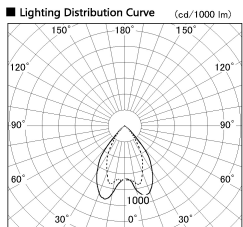

Item no. DD068-6550DB8530D-AS

Series Name: Asymmetric

With Dark Mirror Reflector

Installation	Recessed mount
Type	
Fixture wattage	58.5W
Beam angle	80 x 65 deg.
Color Temp.	3000K
CRI	Ra>85
Luminous	4193 lm
Body	Die-cast aluminum alloy
Body finish	N/A
Trim finish	Black
Reflector finish	Dark Mirror
IP Rate	IP20
Light source	COB module
Input Voltage	AC220~240V
Dimming Type	Non-Dimmable
Certificate	CE, CCC
Cut Hole	150mm

Height (Weight)	Wide flood
78.7W	177 (1.4kg)
58.5W	177 (1.4kg)
55.0W	177 (1.4kg)
42.8W	157 (1.1kg)
36.0W	157 (1.1kg)