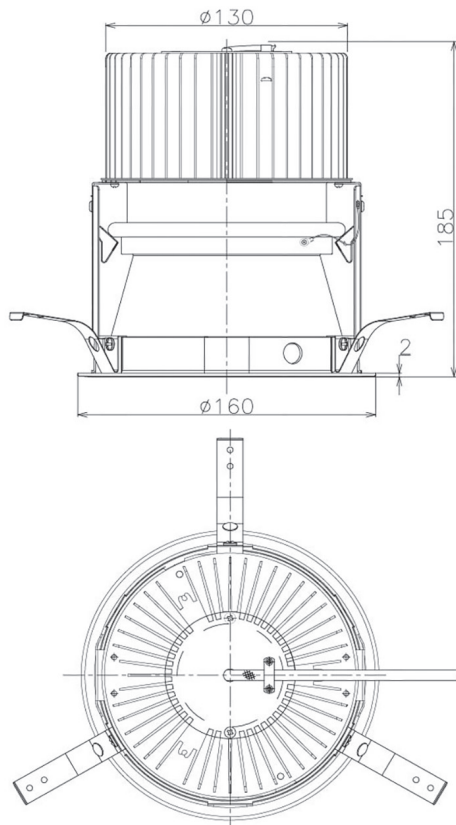

Item no. DD068-6550DB8530D-AS

Series Name: Asymmetric

With Dark Mirror Reflector

Installation	Recessed mount
Type	Asymmetric
Fixture wattage	58.5W
Beam angle	80 x 65 deg.
Color Temp.	3000K
CRI	Ra>85
Luminous	4193 lm
Body	Die-cast aluminum alloy
Body finish	N/A
Trim finish	Black
Reflector finish	Dark Mirror
IP Rate	IP20
Light source	COB module
Input Voltage	AC220~240V
Dimming Type	Non-Dimmable
Certificate	CE, CCC
Cut Hole	150mm

Height (Weight)	Wide flood
78.7W	177 (1.4kg)
58.5W	177 (1.4kg)
55.0W	177 (1.4kg)
42.8W	157 (1.1kg)
36.0W	157 (1.1kg)