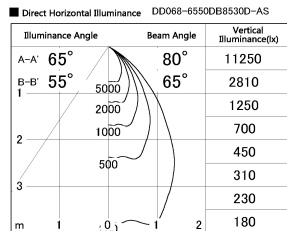

Item no. DD068-6550DB8530D-AS

Series Name: Asymmetric

With Dark Mirror Reflector

Installation	Recessed mount
Type	
Fixture wattage	58.5W
Beam angle	80 x 65 deg.
Color Temp.	3000K
CRI	Ra>85
Luminous	4193 lm
Body	Die-cast aluminum alloy
Body finish	N/A
Trim finish	Black
Reflector finish	Dark Mirror
IP Rate	IP20
Light source	COB module
Input Voltage	AC220~240V
Dimming Type	Non-Dimmable
Certificate	CE, CCC
Cut Hole	150mm

Height (Weight)	Wide flood
78.7W	177 (1.4kg)
58.5W	177 (1.4kg)
55.0W	177 (1.4kg)
42.8W	157 (1.1kg)
36.0W	157 (1.1kg)