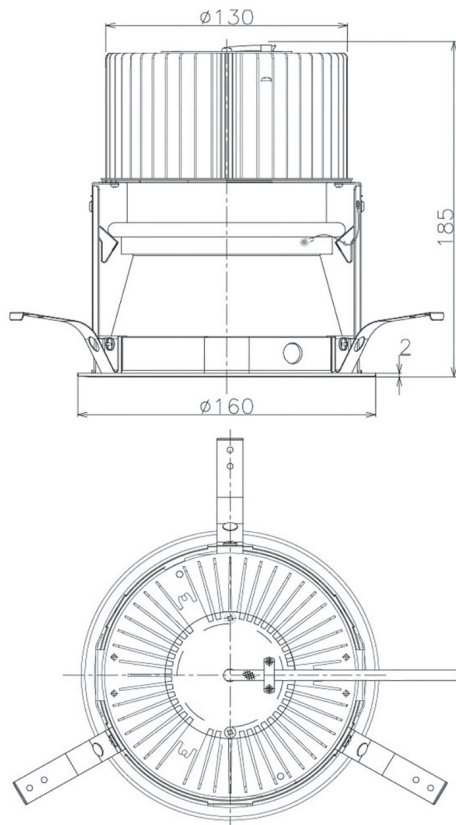

Item no. DD068-6550DB8530D-AS

Series Name: Asymmetric

With Dark Mirror Reflector

Installation	Recessed mount
Type	
Fixture wattage	58.5W
Beam angle	80 x 65 deg.
Color Temp.	3000K
CRI	Ra>85
Luminous	4193 lm
Body	Die-cast aluminum alloy
Body finish	N/A
Trim finish	Black
Reflector finish	Dark Mirror
IP Rate	IP20
Light source	COB module
Input Voltage	AC220~240V
Dimming Type	Non-Dimmable
Certificate	CE, CCC
Cut Hole	150mm

Height (Weight)	Wide flood
78.7W	177 (1.4kg)
58.5W	177 (1.4kg)
55.0W	177 (1.4kg)
42.8W	157 (1.1kg)
36.0W	157 (1.1kg)