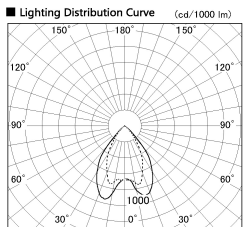

Item no. DD068-6550DB8530D-AS

Series Name: Asymmetric

With Dark Mirror Reflector

Installation	Recessed mount
Type	Asymmetric
Fixture wattage	58.5W
Beam angle	80 x 65 deg.
Color Temp.	3000K
CRI	Ra>85
Luminous	4193 lm
Body	Die-cast aluminum alloy
Body finish	N/A
Trim finish	Black
Reflector finish	Dark Mirror
IP Rate	IP20
Light source	COB module
Input Voltage	AC220~240V
Dimming Type	Non-Dimmable
Certificate	CE, CCC
Cut Hole	150mm

Height (Weight)	Wide flood
78.7W	177 (1.4kg)
58.5W	177 (1.4kg)
55.0W	177 (1.4kg)
42.8W	157 (1.1kg)
36.0W	157 (1.1kg)