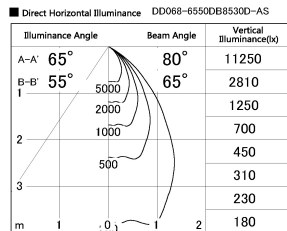

Item no. DD068-6550DB8530D-AS

Series Name: Asymmetric

With Dark Mirror Reflector

Installation	Recessed mount
Type	Asymmetric
Fixture wattage	58.5W
Beam angle	80 x 65 deg.
Color Temp.	3000K
CRI	Ra>85
Luminous	4193 lm
Body	Die-cast aluminum alloy
Body finish	N/A
Trim finish	Black
Reflector finish	Dark Mirror
IP Rate	IP20
Light source	COB module
Input Voltage	AC220~240V
Dimming Type	Non-Dimmable
Certificate	CE, CCC
Cut Hole	150mm

Height (Weight)	Wide flood
78.7W	177 (1.4kg)
58.5W	177 (1.4kg)
55.0W	177 (1.4kg)
42.8W	157 (1.1kg)
36.0W	157 (1.1kg)