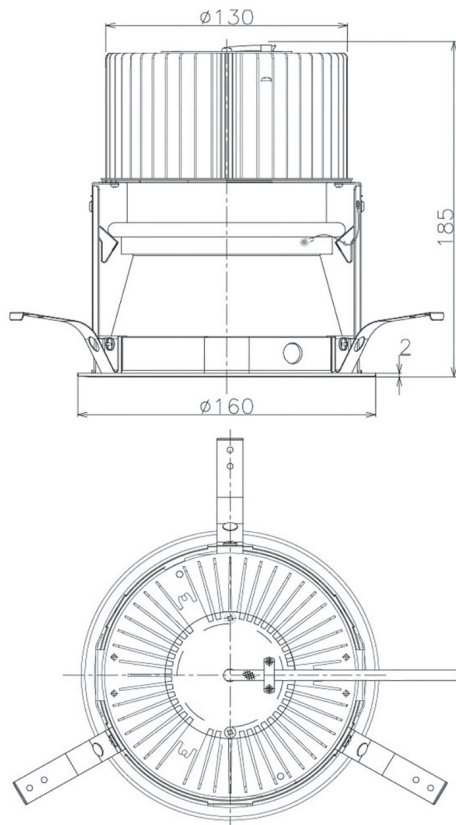

Item no. DD068-6550DB8535D-AS

Series Name: Asymmetric

With Dark Mirror Reflector

Installation	Recessed mount
Type	
Fixture wattage	58.5W
Beam angle	80 x 65 deg.
Color Temp.	3500K
CRI	Ra>85
Luminous	4277 lm
Body	Die-cast aluminum alloy
Body finish	N/A
Trim finish	Black
Reflector finish	Dark Mirror
IP Rate	IP20
Light source	COB module
Input Voltage	AC220~240V
Dimming Type	Non-Dimmable
Certificate	CE, CCC
Cut Hole	150mm

Height (Weight)	Wide flood
78.7W	177 (1.4kg)
58.5W	177 (1.4kg)
55.0W	177 (1.4kg)
42.8W	157 (1.1kg)
36.0W	157 (1.1kg)