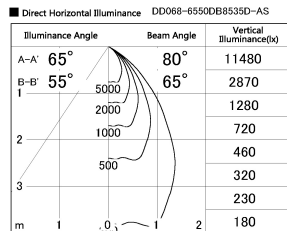

Item no. DD068-6550DB8535D-AS

Series Name: Asymmetric

With Dark Mirror Reflector

Installation	Recessed mount
Type	
Fixture wattage	58.5W
Beam angle	80 x 65 deg.
Color Temp.	3500K
CRI	Ra>85
Luminous	4277 lm
Body	Die-cast aluminum alloy
Body finish	N/A
Trim finish	Black
Reflector finish	Dark Mirror
IP Rate	IP20
Light source	COB module
Input Voltage	AC220~240V
Dimming Type	Non-Dimmable
Certificate	CE, CCC
Cut Hole	150mm

Height (Weight)	Wide flood
78.7W	177 (1.4kg)
58.5W	177 (1.4kg)
55.0W	177 (1.4kg)
42.8W	157 (1.1kg)
36.0W	157 (1.1kg)