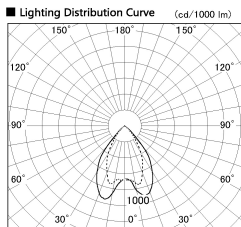

Item no. DD068-6550DB8535D-AS

Series Name: Asymmetric

With Dark Mirror Reflector

Installation	Recessed mount
Type	
Fixture wattage	58.5W
Beam angle	80 x 65 deg.
Color Temp.	3500K
CRI	Ra>85
Luminous	4277 lm
Body	Die-cast aluminum alloy
Body finish	N/A
Trim finish	Black
Reflector finish	Dark Mirror
IP Rate	IP20
Light source	COB module
Input Voltage	AC220~240V
Dimming Type	Non-Dimmable
Certificate	CE, CCC
Cut Hole	150mm

Height (Weight)	Wide flood
78.7W	177 (1.4kg)
58.5W	177 (1.4kg)
55.0W	177 (1.4kg)
42.8W	157 (1.1kg)
36.0W	157 (1.1kg)