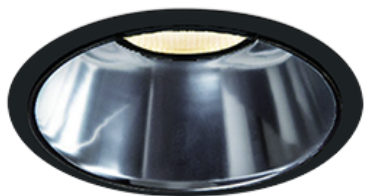

Item no. DD068-6550DB9035D-AS

Series Name: Asymmetric

With Dark Mirror Reflector

Installation	Recessed mount
Type	
Fixture wattage	58.5W
Beam angle	80 x 65 deg.
Color Temp.	3500K
CRI	Ra>90
Luminous	3889 lm
Body	Die-cast aluminum alloy
Body finish	N/A
Trim finish	Black
Reflector finish	Dark Mirror
IP Rate	IP20
Light source	COB module
Input Voltage	AC220~240V
Dimming Type	Non-Dimmable
Certificate	CE, CCC
Cut Hole	150mm

Height (Weight)	Wide flood
78.7W	177 (1.4kg)
58.5W	177 (1.4kg)
55.0W	177 (1.4kg)
42.8W	157 (1.1kg)
36.0W	157 (1.1kg)