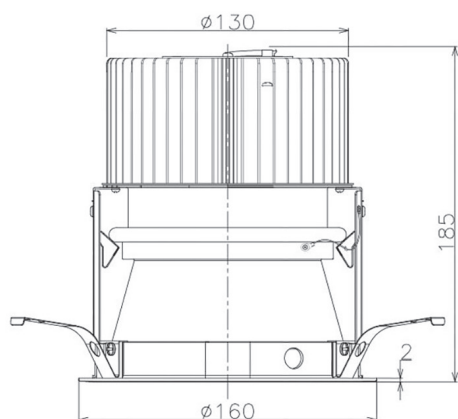

Item no. DD068-6550DB9035D-AS

Series Name: Asymmetric

With Dark Mirror Reflector

Installation	Recessed mount
Type	
Fixture wattage	58.5W
Beam angle	80 x 65 deg.
Color Temp.	3500K
CRI	Ra>90
Luminous	3889 lm
Body	Die-cast aluminum alloy
Body finish	N/A
Trim finish	Black
Reflector finish	Dark Mirror
IP Rate	IP20
Light source	COB module
Input Voltage	AC220~240V
Dimming Type	Non-Dimmable
Certificate	CE, CCC
Cut Hole	150mm

Height (Weight)	Wide flood
78.7W	177 (1.4kg)
58.5W	177 (1.4kg)
55.0W	177 (1.4kg)
42.8W	157 (1.1kg)
36.0W	157 (1.1kg)