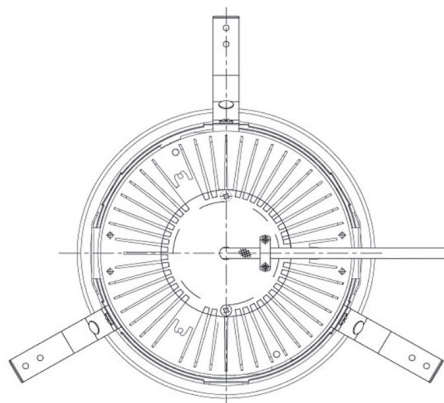

Item no. DD068-6550DB9035D-AS

Series Name: Asymmetric

With Dark Mirror Reflector

Installation	Recessed mount
Type	
Fixture wattage	58.5W
Beam angle	80 x 65 deg.
Color Temp.	3500K
CRI	Ra>90
Luminous	3889 lm
Body	Die-cast aluminum alloy
Body finish	N/A
Trim finish	Black
Reflector finish	Dark Mirror
IP Rate	IP20
Light source	COB module
Input Voltage	AC220~240V
Dimming Type	Non-Dimmable
Certificate	CE, CCC
Cut Hole	150mm

Height (Weight)	Wide flood
78.7W	177 (1.4kg)
58.5W	177 (1.4kg)
55.0W	177 (1.4kg)
42.8W	157 (1.1kg)
36.0W	157 (1.1kg)