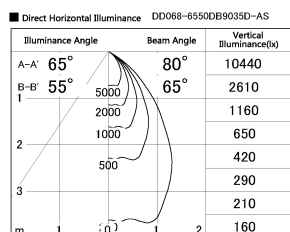

Item no. DD068-6550DB9035D-AS

Series Name: Asymmetric

With Dark Mirror Reflector

Installation	Recessed mount
Type	
Fixture wattage	58.5W
Beam angle	80 x 65 deg.
Color Temp.	3500K
CRI	Ra>90
Luminous	3889 lm
Body	Die-cast aluminum alloy
Body finish	N/A
Trim finish	Black
Reflector finish	Dark Mirror
IP Rate	IP20
Light source	COB module
Input Voltage	AC220~240V
Dimming Type	Non-Dimmable
Certificate	CE, CCC
Cut Hole	150mm

Height (Weight)	Wide flood
78.7W	177 (1.4kg)
58.5W	177 (1.4kg)
55.0W	177 (1.4kg)
42.8W	157 (1.1kg)
36.0W	157 (1.1kg)