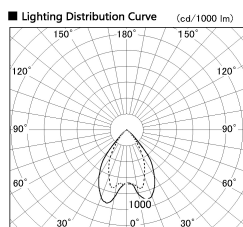

Item no. DD068-6550DB9035D-AS

Series Name: Asymmetric

With Dark Mirror Reflector

Installation	Recessed mount
Type	
Fixture wattage	58.5W
Beam angle	80 x 65 deg.
Color Temp.	3500K
CRI	Ra>90
Luminous	3889 lm
Body	Die-cast aluminum alloy
Body finish	N/A
Trim finish	Black
Reflector finish	Dark Mirror
IP Rate	IP20
Light source	COB module
Input Voltage	AC220~240V
Dimming Type	Non-Dimmable
Certificate	CE, CCC
Cut Hole	150mm

Height (Weight)	Wide flood
78.7W	177 (1.4kg)
58.5W	177 (1.4kg)
55.0W	177 (1.4kg)
42.8W	157 (1.1kg)
36.0W	157 (1.1kg)