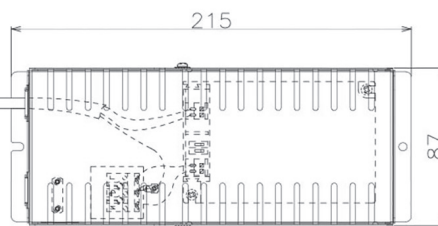

Item no. DD068-6550DB9035D-AS

Series Name: Asymmetric

With Dark Mirror Reflector

Installation	Recessed mount
Type	
Fixture wattage	58.5W
Beam angle	80 x 65 deg.
Color Temp.	3500K
CRI	Ra>90
Luminous	3889 lm
Body	Die-cast aluminum alloy
Body finish	N/A
Trim finish	Black
Reflector finish	Dark Mirror
IP Rate	IP20
Light source	COB module
Input Voltage	AC220~240V
Dimming Type	Non-Dimmable
Certificate	CE, CCC
Cut Hole	150mm

Height (Weight)	Wide flood
78.7W	177 (1.4kg)
58.5W	177 (1.4kg)
55.0W	177 (1.4kg)
42.8W	157 (1.1kg)
36.0W	157 (1.1kg)