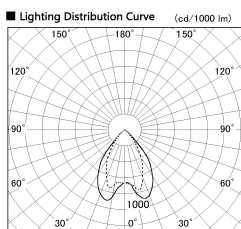

Item no. DD068-8050DB8027D-AS

Series Name: Asymmetric

With Dark Mirror Reflector

Installation	Recessed mount
Type	
Fixture wattage	78.7W
Beam angle	78 x 64 deg.
Color Temp.	2700K
CRI	Ra>80
Luminous	6166 lm
Body	Die-cast aluminum alloy
Body finish	N/A
Trim finish	Black
Reflector finish	Dark Mirror
IP Rate	IP20
Light source	COB module
Input Voltage	AC220~240V
Dimming Type	Non-Dimmable
Certificate	CE, CCC
Cut Hole	150mm

Height (Weight)	Wide flood
78.7W	177 (1.4kg)
58.5W	177 (1.4kg)
55.0W	177 (1.4kg)
42.8W	157 (1.1kg)
36.0W	157 (1.1kg)