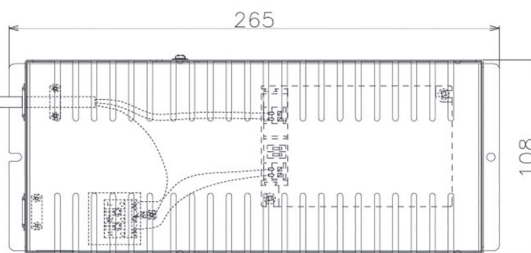

Item no. DD068-8050DB8027D-AS

Series Name: Asymmetric

With Dark Mirror Reflector

Installation	Recessed mount
Type	
Fixture wattage	78.7W
Beam angle	78 x 64 deg.
Color Temp.	2700K
CRI	Ra>80
Luminous	6166 lm
Body	Die-cast aluminum alloy
Body finish	N/A
Trim finish	Black
Reflector finish	Dark Mirror
IP Rate	IP20
Light source	COB module
Input Voltage	AC220~240V
Dimming Type	Non-Dimmable
Certificate	CE, CCC
Cut Hole	150mm

Height (Weight)	Wide flood
78.7W	177 (1.4kg)
58.5W	177 (1.4kg)
55.0W	177 (1.4kg)
42.8W	157 (1.1kg)
36.0W	157 (1.1kg)