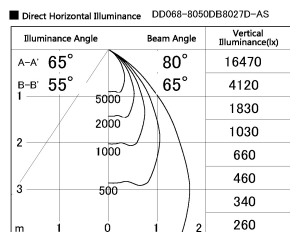

Item no. DD068-8050DB8027D-AS

Series Name: Asymmetric

With Dark Mirror Reflector

Installation	Recessed mount
Type	
Fixture wattage	78.7W
Beam angle	78 x 64 deg.
Color Temp.	2700K
CRI	Ra>80
Luminous	6166 lm
Body	Die-cast aluminum alloy
Body finish	N/A
Trim finish	Black
Reflector finish	Dark Mirror
IP Rate	IP20
Light source	COB module
Input Voltage	AC220~240V
Dimming Type	Non-Dimmable
Certificate	CE, CCC
Cut Hole	150mm

Height (Weight)	Wide flood
78.7W	177 (1.4kg)
58.5W	177 (1.4kg)
55.0W	177 (1.4kg)
42.8W	157 (1.1kg)
36.0W	157 (1.1kg)