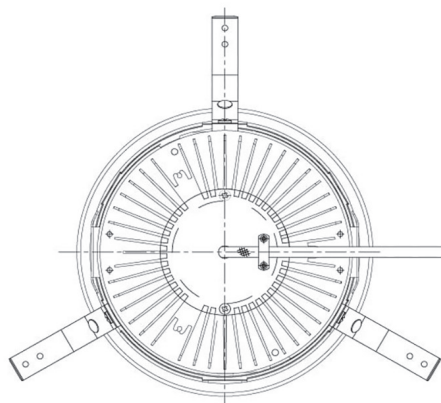

Item no. DD068-8050DB8027D-AS

Series Name: Asymmetric

With Dark Mirror Reflector

Installation	Recessed mount
Type	
Fixture wattage	78.7W
Beam angle	78 x 64 deg.
Color Temp.	2700K
CRI	Ra>80
Luminous	6166 lm
Body	Die-cast aluminum alloy
Body finish	N/A
Trim finish	Black
Reflector finish	Dark Mirror
IP Rate	IP20
Light source	COB module
Input Voltage	AC220~240V
Dimming Type	Non-Dimmable
Certificate	CE, CCC
Cut Hole	150mm

Height (Weight)	Wide flood
78.7W	177 (1.4kg)
58.5W	177 (1.4kg)
55.0W	177 (1.4kg)
42.8W	157 (1.1kg)
36.0W	157 (1.1kg)