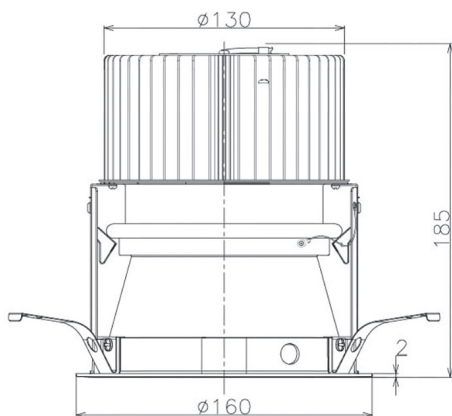

Item no. DD068-8050DB8027D-AS

Series Name: Asymmetric

With Dark Mirror Reflector

Installation	Recessed mount
Type	
Fixture wattage	78.7W
Beam angle	78 x 64 deg.
Color Temp.	2700K
CRI	Ra>80
Luminous	6166 lm
Body	Die-cast aluminum alloy
Body finish	N/A
Trim finish	Black
Reflector finish	Dark Mirror
IP Rate	IP20
Light source	COB module
Input Voltage	AC220~240V
Dimming Type	Non-Dimmable
Certificate	CE, CCC
Cut Hole	150mm

Height (Weight)	Wide flood
78.7W	177 (1.4kg)
58.5W	177 (1.4kg)
55.0W	177 (1.4kg)
42.8W	157 (1.1kg)
36.0W	157 (1.1kg)