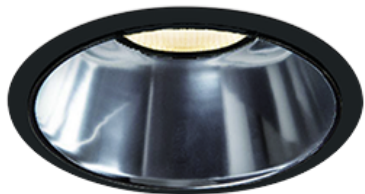

Item no. DD068-8050DB8027D-AS

Series Name: Asymmetric

With Dark Mirror Reflector

Installation	Recessed mount
Type	
Fixture wattage	78.7W
Beam angle	78 x 64 deg.
Color Temp.	2700K
CRI	Ra>80
Luminous	6166 lm
Body	Die-cast aluminum alloy
Body finish	N/A
Trim finish	Black
Reflector finish	Dark Mirror
IP Rate	IP20
Light source	COB module
Input Voltage	AC220~240V
Dimming Type	Non-Dimmable
Certificate	CE, CCC
Cut Hole	150mm

Height (Weight)	Wide flood
78.7W	177 (1.4kg)
58.5W	177 (1.4kg)
55.0W	177 (1.4kg)
42.8W	157 (1.1kg)
36.0W	157 (1.1kg)