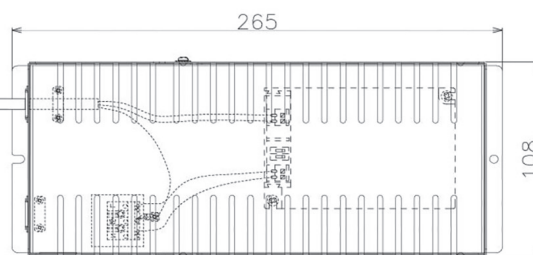

Item no. DD068-8050DB8030D-AS

Series Name: Asymmetric

With Dark Mirror Reflector

■ Direct Horizontal Illuminance DD068-8050DB8030D-AS

Illuminance Angle	Beam Angle	Vertical Illuminance (lx)
A-A' 65°	80°	17160
B-B' 55°	65°	4290
1	5000	1910
2	2000	1070
3	1000	690
	500	480
	350	350
	270	270

Installation	Recessed mount
Type	Asymmetric
Fixture wattage	78.7W
Beam angle	78 x 64 deg.
Color Temp.	3000K
CRI	Ra>80
Luminous	6423 lm
Body	Die-cast aluminum alloy
Body finish	N/A
Trim finish	Black
Reflector finish	Dark Mirror
IP Rate	IP20
Light source	COB module
Input Voltage	AC220~240V
Dimming Type	Non-Dimmable
Certificate	CE, CCC
Cut Hole	150mm

Height (Weight)	Wide flood
78.7W	177 (1.4kg)
58.5W	177 (1.4kg)
55.0W	177 (1.4kg)
42.8W	157 (1.1kg)
36.0W	157 (1.1kg)