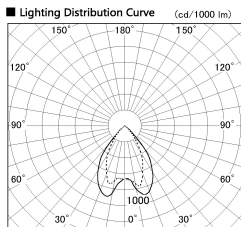

Item no. DD068-8050DB8030D-AS

Series Name: Asymmetric

With Dark Mirror Reflector

■ Direct Horizontal Illuminance DD068-8050DB8030D-AS

Illuminance Angle	Beam Angle	Vertical Illuminance (lx)
A-A' 65°	80°	17160
B-B' 55°	65°	4290
1	5000	1910
2	2000	1070
3	1000	690
	500	480
	350	350
	270	270

Installation	Recessed mount
Type	Asymmetric
Fixture wattage	78.7W
Beam angle	78 x 64 deg.
Color Temp.	3000K
CRI	Ra>80
Luminous	6423 lm
Body	Die-cast aluminum alloy
Body finish	N/A
Trim finish	Black
Reflector finish	Dark Mirror
IP Rate	IP20
Light source	COB module
Input Voltage	AC220~240V
Dimming Type	Non-Dimmable
Certificate	CE, CCC
Cut Hole	150mm

Height (Weight)	Wide flood
78.7W	177 (1.4kg)
58.5W	177 (1.4kg)
55.0W	177 (1.4kg)
42.8W	157 (1.1kg)
36.0W	157 (1.1kg)