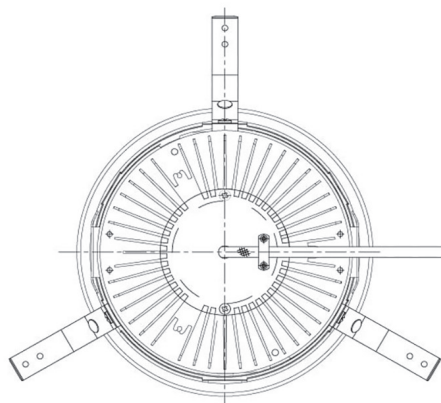

Item no. DD068-8050DB8030D-AS

Series Name: Asymmetric

With Dark Mirror Reflector

■ Direct Horizontal Illuminance DD068-8050DB8030D-AS

| Illuminance Angle | Beam Angle | Vertical Illuminance (lx) |
|-------------------|------------|---------------------------|
| A-A' 65° | 80° | 17160 |
| B-B' 55° | 65° | 4290 |
| 1 | 5000 | 1910 |
| 2 | 2000 | 1070 |
| 3 | 1000 | 690 |
| | 500 | 480 |
| | 350 | 350 |
| | 270 | 270 |

| | |
|------------------|-------------------------|
| Installation | Recessed mount |
| Type | |
| Fixture wattage | 78.7W |
| Beam angle | 78 x 64 deg. |
| Color Temp. | 3000K |
| CRI | Ra>80 |
| Luminous | 6423 lm |
| Body | Die-cast aluminum alloy |
| Body finish | N/A |
| Trim finish | Black |
| Reflector finish | Dark Mirror |
| IP Rate | IP20 |
| Light source | COB module |
| Input Voltage | AC220~240V |
| Dimming Type | Non-Dimmable |
| Certificate | CE, CCC |
| Cut Hole | 150mm |

| Height (Weight) | Wide flood |
|-----------------|-------------|
| 78.7W | 177 (1.4kg) |
| 58.5W | 177 (1.4kg) |
| 55.0W | 177 (1.4kg) |
| 42.8W | 157 (1.1kg) |
| 36.0W | 157 (1.1kg) |