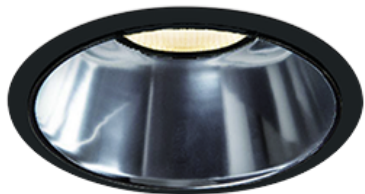

Item no. DD068-8050DB8030D-AS

Series Name: Asymmetric

With Dark Mirror Reflector

■ Direct Horizontal Illuminance DD068-8050DB8030D-AS

| Illuminance Angle | Beam Angle | Vertical Illuminance (lx) |
|-------------------|------------|---------------------------|
| A-A' 65° | 80° | 17160 |
| B-B' 55° | 65° | 4290 |
| 1 | 5000 | 1910 |
| 2 | 2000 | 1070 |
| 3 | 1000 | 690 |
| | 500 | 480 |
| | 350 | 350 |
| | 270 | 270 |

| | |
|------------------|-------------------------|
| Installation | Recessed mount |
| Type | |
| Fixture wattage | 78.7W |
| Beam angle | 78 x 64 deg. |
| Color Temp. | 3000K |
| CRI | Ra>80 |
| Luminous | 6423 lm |
| Body | Die-cast aluminum alloy |
| Body finish | N/A |
| Trim finish | Black |
| Reflector finish | Dark Mirror |
| IP Rate | IP20 |
| Light source | COB module |
| Input Voltage | AC220~240V |
| Dimming Type | Non-Dimmable |
| Certificate | CE, CCC |
| Cut Hole | 150mm |