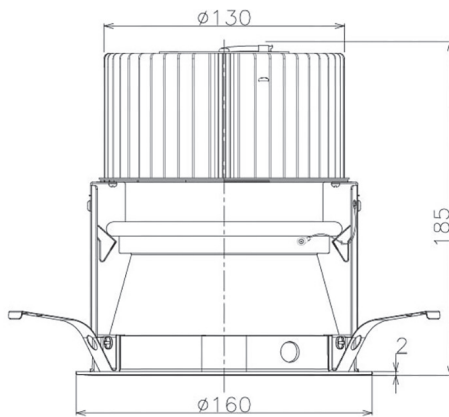

Item no. DD068-8050DB8030D-AS

Series Name: Asymmetric

With Dark Mirror Reflector

■ Direct Horizontal Illuminance DD068-8050DB8030D-AS

Illuminance Angle	Beam Angle	Vertical Illuminance (lx)
A-A' 65°	80°	17160
B-B' 55°	65°	4290
1	5000	1910
2	2000	1070
3	1000	690
	500	480
	350	350
	270	270

Installation	Recessed mount
Type	Asymmetric
Fixture wattage	78.7W
Beam angle	78 x 64 deg.
Color Temp.	3000K
CRI	Ra>80
Luminous	6423 lm
Body	Die-cast aluminum alloy
Body finish	N/A
Trim finish	Black
Reflector finish	Dark Mirror
IP Rate	IP20
Light source	COB module
Input Voltage	AC220~240V
Dimming Type	Non-Dimmable
Certificate	CE, CCC
Cut Hole	150mm

Height (Weight)	Wide flood
78.7W	177 (1.4kg)
58.5W	177 (1.4kg)
55.0W	177 (1.4kg)
42.8W	157 (1.1kg)
36.0W	157 (1.1kg)