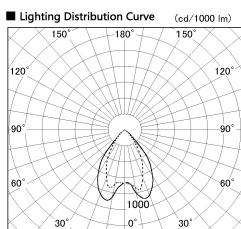

Item no. DD068-8050DB8030D-AS

Series Name: Asymmetric

With Dark Mirror Reflector

■ Direct Horizontal Illuminance DD068-8050DB8030D-AS

| Illuminance Angle | Beam Angle | Vertical Illuminance (lx) |
|-------------------|------------|---------------------------|
| A-A' 65° | 80° | 17160 |
| B-B' 55° | 65° | 4290 |
| 1 | 5000 | 1910 |
| 2 | 2000 | 1070 |
| 3 | 1000 | 690 |
| | 500 | 480 |
| | 350 | 350 |
| | 270 | 270 |

| | |
|------------------|-------------------------|
| Installation | Recessed mount |
| Type | |
| Fixture wattage | 78.7W |
| Beam angle | 78 x 64 deg. |
| Color Temp. | 3000K |
| CRI | Ra>80 |
| Luminous | 6423 lm |
| Body | Die-cast aluminum alloy |
| Body finish | N/A |
| Trim finish | Black |
| Reflector finish | Dark Mirror |
| IP Rate | IP20 |
| Light source | COB module |
| Input Voltage | AC220~240V |
| Dimming Type | Non-Dimmable |
| Certificate | CE, CCC |
| Cut Hole | 150mm |

| Height (Weight) | Wide flood |
|-----------------|-------------|
| 78.7W | 177 (1.4kg) |
| 58.5W | 177 (1.4kg) |
| 55.0W | 177 (1.4kg) |
| 42.8W | 157 (1.1kg) |
| 36.0W | 157 (1.1kg) |