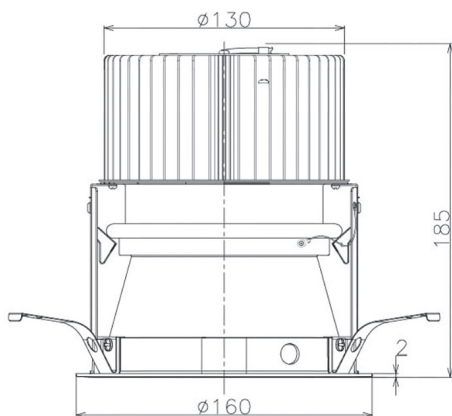

Item no. DD068-8050DB8030D-AS

Series Name: Asymmetric

With Dark Mirror Reflector

■ Direct Horizontal Illuminance DD068-8050DB8030D-AS

| Illuminance Angle | Beam Angle | Vertical Illuminance (lx) |
|-------------------|------------|---------------------------|
| A-A' 65° | 80° | 17160 |
| B-B' 55° | 65° | 4290 |
| 1 | 5000 | 1910 |
| 2 | 2000 | 1070 |
| 3 | 1000 | 690 |
| | 500 | 480 |
| | 350 | 350 |
| | 270 | 270 |

| | |
|------------------|-------------------------|
| Installation | Recessed mount |
| Type | |
| Fixture wattage | 78.7W |
| Beam angle | 78 x 64 deg. |
| Color Temp. | 3000K |
| CRI | Ra>80 |
| Luminous | 6423 lm |
| Body | Die-cast aluminum alloy |
| Body finish | N/A |
| Trim finish | Black |
| Reflector finish | Dark Mirror |
| IP Rate | IP20 |
| Light source | COB module |
| Input Voltage | AC220~240V |
| Dimming Type | Non-Dimmable |
| Certificate | CE, CCC |
| Cut Hole | 150mm |

| Height (Weight) | Wide flood |
|-----------------|-------------|
| 78.7W | 177 (1.4kg) |
| 58.5W | 177 (1.4kg) |
| 55.0W | 177 (1.4kg) |
| 42.8W | 157 (1.1kg) |
| 36.0W | 157 (1.1kg) |