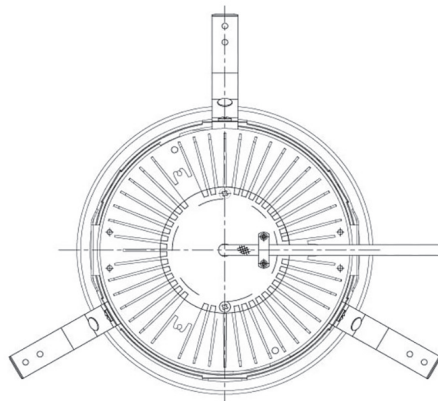

Item no. DD068-8050DB8030D-AS

Series Name: Asymmetric

With Dark Mirror Reflector

■ Direct Horizontal Illuminance DD068-8050DB8030D-AS

Illuminance Angle	Beam Angle	Vertical Illuminance (lx)
A-A' 65°	80°	17160
B-B' 55°	65°	4290
1	5000	1910
2	2000	1070
3	1000	690
	500	480
	350	350
	270	270

Installation	Recessed mount
Type	Asymmetric
Fixture wattage	78.7W
Beam angle	78 x 64 deg.
Color Temp.	3000K
CRI	Ra>80
Luminous	6423 lm
Body	Die-cast aluminum alloy
Body finish	N/A
Trim finish	Black
Reflector finish	Dark Mirror
IP Rate	IP20
Light source	COB module
Input Voltage	AC220~240V
Dimming Type	Non-Dimmable
Certificate	CE, CCC
Cut Hole	150mm

Height (Weight)	Wide flood
78.7W	177 (1.4kg)
58.5W	177 (1.4kg)
55.0W	177 (1.4kg)
42.8W	157 (1.1kg)
36.0W	157 (1.1kg)