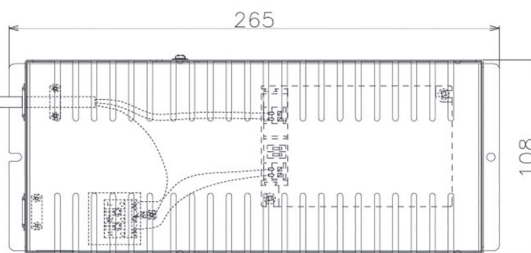

Item no. DD068-8050DB8030D-AS

Series Name: Asymmetric

With Dark Mirror Reflector

■ Direct Horizontal Illuminance DD068-8050DB8030D-AS

| Illuminance Angle | Beam Angle | Vertical Illuminance (lx) |
|-------------------|------------|---------------------------|
| A-A' 65° | 80° | 17160 |
| B-B' 55° | 65° | 4290 |
| 1 | 5000 | 1910 |
| 2 | 2000 | 1070 |
| 3 | 1000 | 690 |
| | 500 | 480 |
| | 350 | 350 |
| | 270 | 270 |

| | |
|------------------|-------------------------|
| Installation | Recessed mount |
| Type | |
| Fixture wattage | 78.7W |
| Beam angle | 78 x 64 deg. |
| Color Temp. | 3000K |
| CRI | Ra>80 |
| Luminous | 6423 lm |
| Body | Die-cast aluminum alloy |
| Body finish | N/A |
| Trim finish | Black |
| Reflector finish | Dark Mirror |
| IP Rate | IP20 |
| Light source | COB module |
| Input Voltage | AC220~240V |
| Dimming Type | Non-Dimmable |
| Certificate | CE, CCC |
| Cut Hole | 150mm |

| Height (Weight) | Wide flood |
|-----------------|-------------|
| 78.7W | 177 (1.4kg) |
| 58.5W | 177 (1.4kg) |
| 55.0W | 177 (1.4kg) |
| 42.8W | 157 (1.1kg) |
| 36.0W | 157 (1.1kg) |