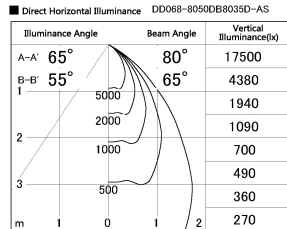

Item no. DD068-8050DB8035D-AS

Series Name: Asymmetric

With Dark Mirror Reflector

Installation	Recessed mount
Type	Asymmetric
Fixture wattage	78.7W
Beam angle	78 x 64 deg.
Color Temp.	3500K
CRI	Ra>80
Luminous	6551 lm
Body	Die-cast aluminum alloy
Body finish	N/A
Trim finish	Black
Reflector finish	Dark Mirror
IP Rate	IP20
Light source	COB module
Input Voltage	AC220~240V
Dimming Type	Non-Dimmable
Certificate	CE, CCC
Cut Hole	150mm

Height (Weight)	Wide flood
78.7W	177 (1.4kg)
58.5W	177 (1.4kg)
55.0W	177 (1.4kg)
42.8W	157 (1.1kg)
36.0W	157 (1.1kg)