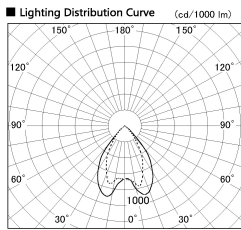

Item no. DD068-8050DB8035D-AS

Series Name: Asymmetric

With Dark Mirror Reflector

Installation	Recessed mount
Type	Asymmetric
Fixture wattage	78.7W
Beam angle	78 x 64 deg.
Color Temp.	3500K
CRI	Ra>80
Luminous	6551 lm
Body	Die-cast aluminum alloy
Body finish	N/A
Trim finish	Black
Reflector finish	Dark Mirror
IP Rate	IP20
Light source	COB module
Input Voltage	AC220~240V
Dimming Type	Non-Dimmable
Certificate	CE, CCC
Cut Hole	150mm

Height (Weight)	Wide flood
78.7W	177 (1.4kg)
58.5W	177 (1.4kg)
55.0W	177 (1.4kg)
42.8W	157 (1.1kg)
36.0W	157 (1.1kg)