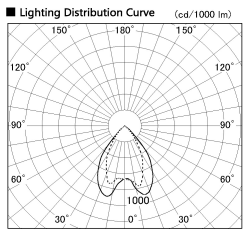

Item no. DD068-8050DB8035D-AS

Series Name: Asymmetric

With Dark Mirror Reflector

Installation	Recessed mount
Type	
Fixture wattage	78.7W
Beam angle	78 x 64 deg.
Color Temp.	3500K
CRI	Ra>80
Luminous	6551 lm
Body	Die-cast aluminum alloy
Body finish	N/A
Trim finish	Black
Reflector finish	Dark Mirror
IP Rate	IP20
Light source	COB module
Input Voltage	AC220~240V
Dimming Type	Non-Dimmable
Certificate	CE, CCC
Cut Hole	150mm

Height (Weight)	Wide flood
78.7W	177 (1.4kg)
58.5W	177 (1.4kg)
55.0W	177 (1.4kg)
42.8W	157 (1.1kg)
36.0W	157 (1.1kg)