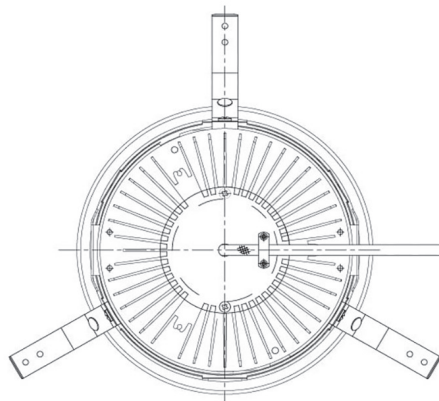

Item no. DD068-8050DB8035D-AS

Series Name: Asymmetric

With Dark Mirror Reflector

Installation	Recessed mount
Type	
Fixture wattage	78.7W
Beam angle	78 x 64 deg.
Color Temp.	3500K
CRI	Ra>80
Luminous	6551 lm
Body	Die-cast aluminum alloy
Body finish	N/A
Trim finish	Black
Reflector finish	Dark Mirror
IP Rate	IP20
Light source	COB module
Input Voltage	AC220~240V
Dimming Type	Non-Dimmable
Certificate	CE, CCC
Cut Hole	150mm

Height (Weight)	Wide flood
78.7W	177 (1.4kg)
58.5W	177 (1.4kg)
55.0W	177 (1.4kg)
42.8W	157 (1.1kg)
36.0W	157 (1.1kg)