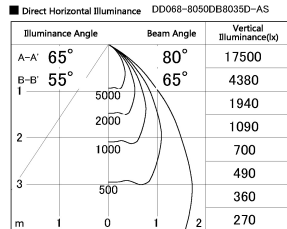

Item no. DD068-8050DB8035D-AS

Series Name: Asymmetric

With Dark Mirror Reflector

Installation	Recessed mount
Type	
Fixture wattage	78.7W
Beam angle	78 x 64 deg.
Color Temp.	3500K
CRI	Ra>80
Luminous	6551 lm
Body	Die-cast aluminum alloy
Body finish	N/A
Trim finish	Black
Reflector finish	Dark Mirror
IP Rate	IP20
Light source	COB module
Input Voltage	AC220~240V
Dimming Type	Non-Dimmable
Certificate	CE, CCC
Cut Hole	150mm

Height (Weight)	Wide flood
78.7W	177 (1.4kg)
58.5W	177 (1.4kg)
55.0W	177 (1.4kg)
42.8W	157 (1.1kg)
36.0W	157 (1.1kg)