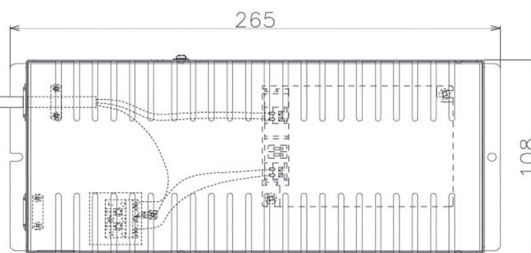

Item no. DD068-8050DB8035D-AS

Series Name: Asymmetric

With Dark Mirror Reflector

Installation	Recessed mount
Type	
Fixture wattage	78.7W
Beam angle	78 x 64 deg.
Color Temp.	3500K
CRI	Ra>80
Luminous	6551 lm
Body	Die-cast aluminum alloy
Body finish	N/A
Trim finish	Black
Reflector finish	Dark Mirror
IP Rate	IP20
Light source	COB module
Input Voltage	AC220~240V
Dimming Type	Non-Dimmable
Certificate	CE, CCC
Cut Hole	150mm

Height (Weight)	Wide flood
78.7W	177 (1.4kg)
58.5W	177 (1.4kg)
55.0W	177 (1.4kg)
42.8W	157 (1.1kg)
36.0W	157 (1.1kg)