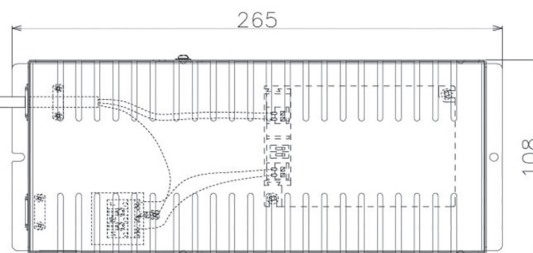

Item no. DD068-8050DB8035D-AS

Series Name: Asymmetric

With Dark Mirror Reflector

Installation	Recessed mount
Type	Asymmetric
Fixture wattage	78.7W
Beam angle	78 x 64 deg.
Color Temp.	3500K
CRI	Ra>80
Luminous	6551 lm
Body	Die-cast aluminum alloy
Body finish	N/A
Trim finish	Black
Reflector finish	Dark Mirror
IP Rate	IP20
Light source	COB module
Input Voltage	AC220~240V
Dimming Type	Non-Dimmable
Certificate	CE, CCC
Cut Hole	150mm

Height (Weight)	Wide flood
78.7W	177 (1.4kg)
58.5W	177 (1.4kg)
55.0W	177 (1.4kg)
42.8W	157 (1.1kg)
36.0W	157 (1.1kg)