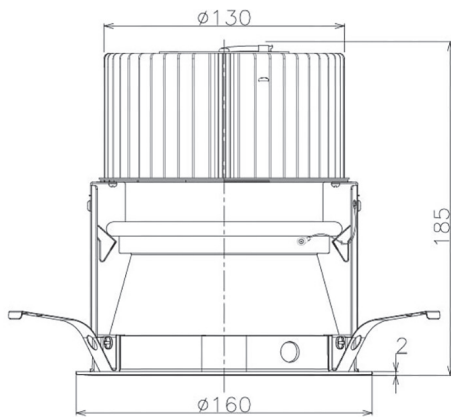

Item no. DD068-8050DB8035D-AS

Series Name: Asymmetric

With Dark Mirror Reflector

Installation	Recessed mount
Type	
Fixture wattage	78.7W
Beam angle	78 x 64 deg.
Color Temp.	3500K
CRI	Ra>80
Luminous	6551 lm
Body	Die-cast aluminum alloy
Body finish	N/A
Trim finish	Black
Reflector finish	Dark Mirror
IP Rate	IP20
Light source	COB module
Input Voltage	AC220~240V
Dimming Type	Non-Dimmable
Certificate	CE, CCC
Cut Hole	150mm

Height (Weight)	Wide flood
78.7W	177 (1.4kg)
58.5W	177 (1.4kg)
55.0W	177 (1.4kg)
42.8W	157 (1.1kg)
36.0W	157 (1.1kg)