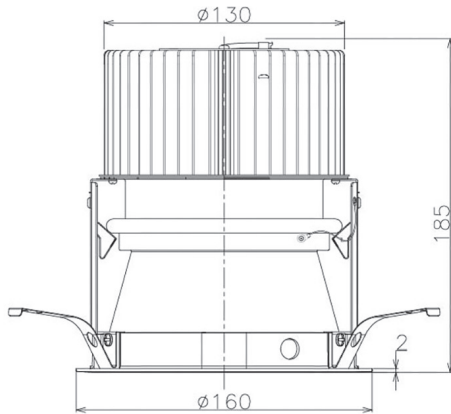

Item no. DD068-8050DB8035D-AS

Series Name: Asymmetric

With Dark Mirror Reflector

Installation	Recessed mount
Type	Asymmetric
Fixture wattage	78.7W
Beam angle	78 x 64 deg.
Color Temp.	3500K
CRI	Ra>80
Luminous	6551 lm
Body	Die-cast aluminum alloy
Body finish	N/A
Trim finish	Black
Reflector finish	Dark Mirror
IP Rate	IP20
Light source	COB module
Input Voltage	AC220~240V
Dimming Type	Non-Dimmable
Certificate	CE, CCC
Cut Hole	150mm

Height (Weight)	Wide flood
78.7W	177 (1.4kg)
58.5W	177 (1.4kg)
55.0W	177 (1.4kg)
42.8W	157 (1.1kg)
36.0W	157 (1.1kg)