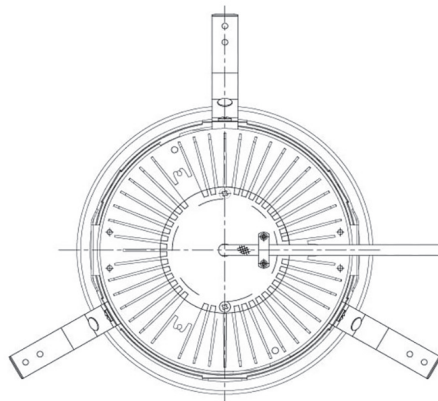

Item no. DD068-8050DB8035D-AS

Series Name: Asymmetric

With Dark Mirror Reflector

Installation	Recessed mount
Type	Asymmetric
Fixture wattage	78.7W
Beam angle	78 x 64 deg.
Color Temp.	3500K
CRI	Ra>80
Luminous	6551 lm
Body	Die-cast aluminum alloy
Body finish	N/A
Trim finish	Black
Reflector finish	Dark Mirror
IP Rate	IP20
Light source	COB module
Input Voltage	AC220~240V
Dimming Type	Non-Dimmable
Certificate	CE, CCC
Cut Hole	150mm

Height (Weight)	Wide flood
78.7W	177 (1.4kg)
58.5W	177 (1.4kg)
55.0W	177 (1.4kg)
42.8W	157 (1.1kg)
36.0W	157 (1.1kg)