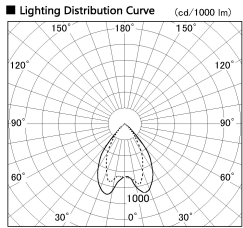

Item no. DD068-8050DB8040D-AS

Series Name: Asymmetric

With Dark Mirror Reflector

■ Direct Horizontal Illuminance DD068-8050DB8040D-AS

Illuminance Angle	Beam Angle	Vertical Illuminance (lx)
A-A' 65°	80°	17680
B-B' 55°	65°	4420
1	5000	1960
2	2000	1100
3	1000	710
	500	490
	360	360
	280	280

Installation	Recessed mount
Type	
Fixture wattage	78.7W
Beam angle	78 x 64 deg.
Color Temp.	4000K
CRI	Ra>80
Luminous	6616 lm
Body	Die-cast aluminum alloy
Body finish	N/A
Trim finish	Black
Reflector finish	Dark Mirror
IP Rate	IP20
Light source	COB module
Input Voltage	AC220~240V
Dimming Type	Non-Dimmable
Certificate	CE, CCC
Cut Hole	150mm

Height (Weight)	Wide flood
78.7W	177 (1.4kg)
58.5W	177 (1.4kg)
55.0W	177 (1.4kg)
42.8W	157 (1.1kg)
36.0W	157 (1.1kg)