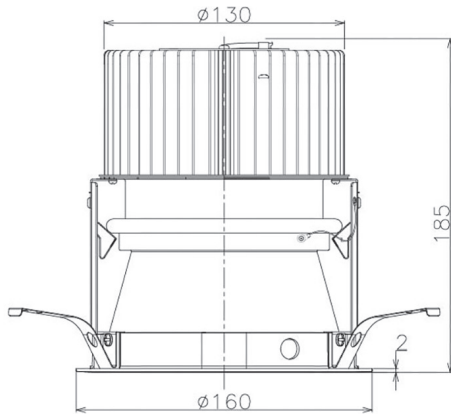

Item no. DD068-8050DB8040D-AS

Series Name: Asymmetric

With Dark Mirror Reflector

■ Direct Horizontal Illuminance DD068-8050DB8040D-AS

Illuminance Angle	Beam Angle	Vertical Illuminance (lx)
A-A' 65°	80°	17680
B-B' 55°	65°	4420
1	5000	1960
2	2000	1100
3	1000	710
	500	490
	360	360
	280	280

Installation	Recessed mount
Type	
Fixture wattage	78.7W
Beam angle	78 x 64 deg.
Color Temp.	4000K
CRI	Ra>80
Luminous	6616 lm
Body	Die-cast aluminum alloy
Body finish	N/A
Trim finish	Black
Reflector finish	Dark Mirror
IP Rate	IP20
Light source	COB module
Input Voltage	AC220~240V
Dimming Type	Non-Dimmable
Certificate	CE, CCC
Cut Hole	150mm

Height (Weight)	Wide flood
78.7W	177 (1.4kg)
58.5W	177 (1.4kg)
55.0W	177 (1.4kg)
42.8W	157 (1.1kg)
36.0W	157 (1.1kg)