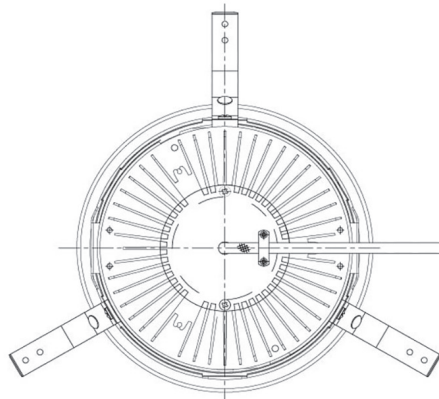

Item no. DD068-8050DB8040D-AS

Series Name: Asymmetric

With Dark Mirror Reflector

■ Direct Horizontal Illuminance DD068-8050DB8040D-AS

Illuminance Angle	Beam Angle	Vertical Illuminance (lx)
A-A' 65°	80°	17680
B-B' 55°	65°	4420
1	5000	1960
2	2000	1100
3	1000	710
	500	490
	360	360
	280	280

Installation	Recessed mount
Type	
Fixture wattage	78.7W
Beam angle	78 x 64 deg.
Color Temp.	4000K
CRI	Ra>80
Luminous	6616 lm
Body	Die-cast aluminum alloy
Body finish	N/A
Trim finish	Black
Reflector finish	Dark Mirror
IP Rate	IP20
Light source	COB module
Input Voltage	AC220~240V
Dimming Type	Non-Dimmable
Certificate	CE, CCC
Cut Hole	150mm

Height (Weight)	Wide flood
78.7W	177 (1.4kg)
58.5W	177 (1.4kg)
55.0W	177 (1.4kg)
42.8W	157 (1.1kg)
36.0W	157 (1.1kg)