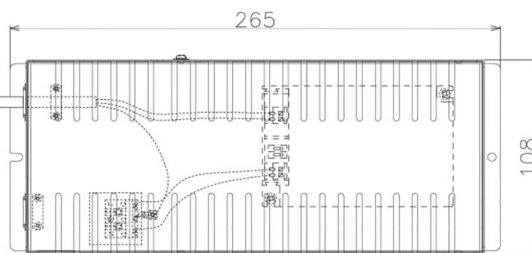

Item no. DD068-8050DB8040D-AS

Series Name: Asymmetric

With Dark Mirror Reflector

■ Direct Horizontal Illuminance DD068-8050DB8040D-AS

Illuminance Angle	Beam Angle	Vertical Illuminance (lx)
A-A' 65°	80°	17680
B-B' 55°	65°	4420
1	5000	1960
2	2000	1100
3	1000	710
	500	490
	360	360
	280	280

Installation	Recessed mount
Type	
Fixture wattage	78.7W
Beam angle	78 x 64 deg.
Color Temp.	4000K
CRI	Ra>80
Luminous	6616 lm
Body	Die-cast aluminum alloy
Body finish	N/A
Trim finish	Black
Reflector finish	Dark Mirror
IP Rate	IP20
Light source	COB module
Input Voltage	AC220~240V
Dimming Type	Non-Dimmable
Certificate	CE, CCC
Cut Hole	150mm

Height (Weight)	Wide flood
78.7W	177 (1.4kg)
58.5W	177 (1.4kg)
55.0W	177 (1.4kg)
42.8W	157 (1.1kg)
36.0W	157 (1.1kg)