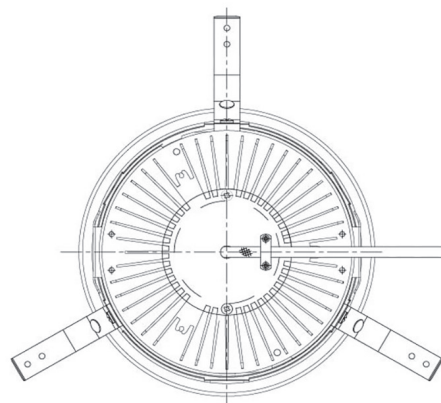

Item no. DD068-8050DB8527D-AS

Series Name: Asymmetric

With Dark Mirror Reflector

Installation	Recessed mount
Type	
Fixture wattage	78.7W
Beam angle	78 x 64 deg.
Color Temp.	2700K
CRI	Ra>85
Luminous	5796 lm
Body	Die-cast aluminum alloy
Body finish	N/A
Trim finish	Black
Reflector finish	Dark Mirror
IP Rate	IP20
Light source	COB module
Input Voltage	AC220~240V
Dimming Type	Non-Dimmable
Certificate	CE, CCC
Cut Hole	150mm

Height (Weight)	Wide flood
78.7W	177 (1.4kg)
58.5W	177 (1.4kg)
55.0W	177 (1.4kg)
42.8W	157 (1.1kg)
36.0W	157 (1.1kg)