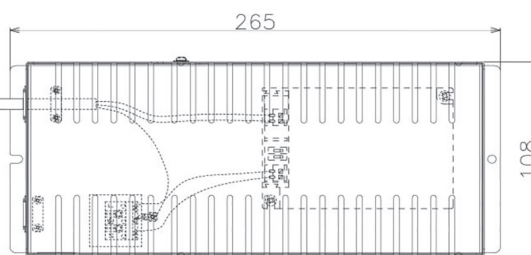

Item no. DD068-8050DB8527D-AS

Series Name: Asymmetric

With Dark Mirror Reflector

Installation	Recessed mount
Type	
Fixture wattage	78.7W
Beam angle	78 x 64 deg.
Color Temp.	2700K
CRI	Ra>85
Luminous	5796 lm
Body	Die-cast aluminum alloy
Body finish	N/A
Trim finish	Black
Reflector finish	Dark Mirror
IP Rate	IP20
Light source	COB module
Input Voltage	AC220~240V
Dimming Type	Non-Dimmable
Certificate	CE, CCC
Cut Hole	150mm

Height (Weight)	Wide flood
78.7W	177 (1.4kg)
58.5W	177 (1.4kg)
55.0W	177 (1.4kg)
42.8W	157 (1.1kg)
36.0W	157 (1.1kg)