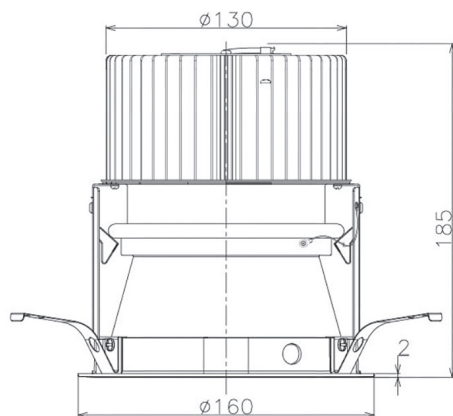

Item no. DD068-8050DB8527D-AS

Series Name: Asymmetric

With Dark Mirror Reflector

Installation	Recessed mount
Type	
Fixture wattage	78.7W
Beam angle	78 x 64 deg.
Color Temp.	2700K
CRI	Ra>85
Luminous	5796 lm
Body	Die-cast aluminum alloy
Body finish	N/A
Trim finish	Black
Reflector finish	Dark Mirror
IP Rate	IP20
Light source	COB module
Input Voltage	AC220~240V
Dimming Type	Non-Dimmable
Certificate	CE, CCC
Cut Hole	150mm

Height (Weight)	Wide flood
78.7W	177 (1.4kg)
58.5W	177 (1.4kg)
55.0W	177 (1.4kg)
42.8W	157 (1.1kg)
36.0W	157 (1.1kg)