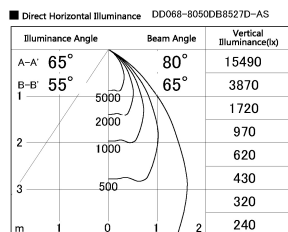

Item no. DD068-8050DB8527D-AS

Series Name: Asymmetric

With Dark Mirror Reflector

Installation	Recessed mount
Type	
Fixture wattage	78.7W
Beam angle	78 x 64 deg.
Color Temp.	2700K
CRI	Ra>85
Luminous	5796 lm
Body	Die-cast aluminum alloy
Body finish	N/A
Trim finish	Black
Reflector finish	Dark Mirror
IP Rate	IP20
Light source	COB module
Input Voltage	AC220~240V
Dimming Type	Non-Dimmable
Certificate	CE, CCC
Cut Hole	150mm

Height (Weight)	Wide flood
78.7W	177 (1.4kg)
58.5W	177 (1.4kg)
55.0W	177 (1.4kg)
42.8W	157 (1.1kg)
36.0W	157 (1.1kg)