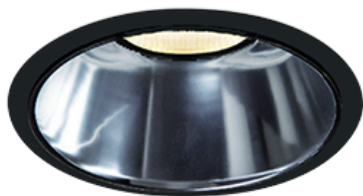

Item no. DD068-8050DB8527D-AS

Series Name: Asymmetric

With Dark Mirror Reflector

Installation	Recessed mount
Type	
Fixture wattage	78.7W
Beam angle	78 x 64 deg.
Color Temp.	2700K
CRI	Ra>85
Luminous	5796 lm
Body	Die-cast aluminum alloy
Body finish	N/A
Trim finish	Black
Reflector finish	Dark Mirror
IP Rate	IP20
Light source	COB module
Input Voltage	AC220~240V
Dimming Type	Non-Dimmable
Certificate	CE, CCC
Cut Hole	150mm

Height (Weight)	Wide flood
78.7W	177 (1.4kg)
58.5W	177 (1.4kg)
55.0W	177 (1.4kg)
42.8W	157 (1.1kg)
36.0W	157 (1.1kg)