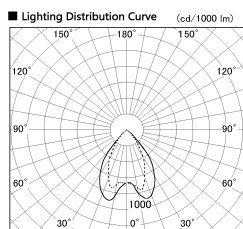

Item no. DD068-8050DB8527D-AS

Series Name: Asymmetric

With Dark Mirror Reflector

Installation	Recessed mount
Type	
Fixture wattage	78.7W
Beam angle	78 x 64 deg.
Color Temp.	2700K
CRI	Ra>85
Luminous	5796 lm
Body	Die-cast aluminum alloy
Body finish	N/A
Trim finish	Black
Reflector finish	Dark Mirror
IP Rate	IP20
Light source	COB module
Input Voltage	AC220~240V
Dimming Type	Non-Dimmable
Certificate	CE, CCC
Cut Hole	150mm

Height (Weight)	Wide flood
78.7W	177 (1.4kg)
58.5W	177 (1.4kg)
55.0W	177 (1.4kg)
42.8W	157 (1.1kg)
36.0W	157 (1.1kg)