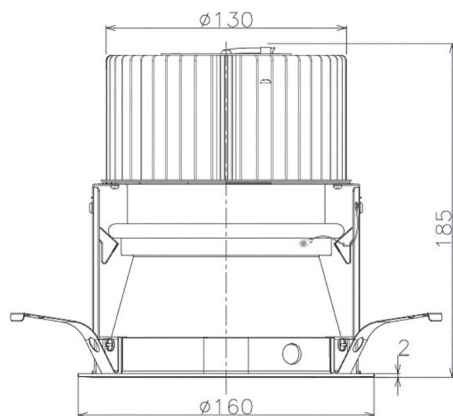

Item no. DD068-8050DB8530D-AS

Series Name: Asymmetric

With Dark Mirror Reflector

Installation	Recessed mount
Type	Asymmetric
Fixture wattage	78.7W
Beam angle	78 x 64 deg.
Color Temp.	3000K
CRI	Ra>85
Luminous	6038 lm
Body	Die-cast aluminum alloy
Body finish	N/A
Trim finish	Black
Reflector finish	Dark Mirror
IP Rate	IP20
Light source	COB module
Input Voltage	AC220~240V
Dimming Type	Non-Dimmable
Certificate	CE, CCC
Cut Hole	150mm

Height (Weight)	Wide flood
78.7W	177 (1.4kg)
58.5W	177 (1.4kg)
55.0W	177 (1.4kg)
42.8W	157 (1.1kg)
36.0W	157 (1.1kg)