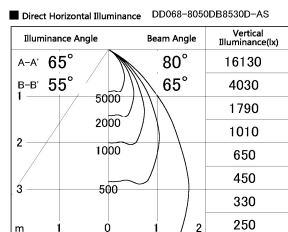

Item no. DD068-8050DB8530D-AS

Series Name: Asymmetric

With Dark Mirror Reflector

Installation	Recessed mount
Type	Asymmetric
Fixture wattage	78.7W
Beam angle	78 x 64 deg.
Color Temp.	3000K
CRI	Ra>85
Luminous	6038 lm
Body	Die-cast aluminum alloy
Body finish	N/A
Trim finish	Black
Reflector finish	Dark Mirror
IP Rate	IP20
Light source	COB module
Input Voltage	AC220~240V
Dimming Type	Non-Dimmable
Certificate	CE, CCC
Cut Hole	150mm

Height (Weight)	Wide flood
78.7W	177 (1.4kg)
58.5W	177 (1.4kg)
55.0W	177 (1.4kg)
42.8W	157 (1.1kg)
36.0W	157 (1.1kg)