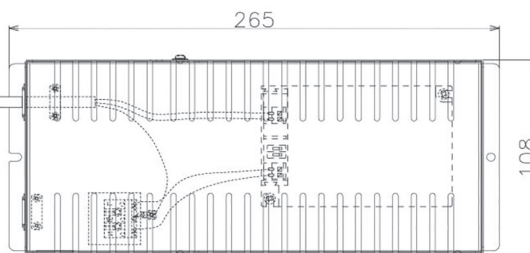

Item no. DD068-8050DB8530D-AS

Series Name: Asymmetric

With Dark Mirror Reflector

Installation	Recessed mount
Type	Asymmetric
Fixture wattage	78.7W
Beam angle	78 x 64 deg.
Color Temp.	3000K
CRI	Ra>85
Luminous	6038 lm
Body	Die-cast aluminum alloy
Body finish	N/A
Trim finish	Black
Reflector finish	Dark Mirror
IP Rate	IP20
Light source	COB module
Input Voltage	AC220~240V
Dimming Type	Non-Dimmable
Certificate	CE, CCC
Cut Hole	150mm

Height (Weight)	Wide flood
78.7W	177 (1.4kg)
58.5W	177 (1.4kg)
55.0W	177 (1.4kg)
42.8W	157 (1.1kg)
36.0W	157 (1.1kg)