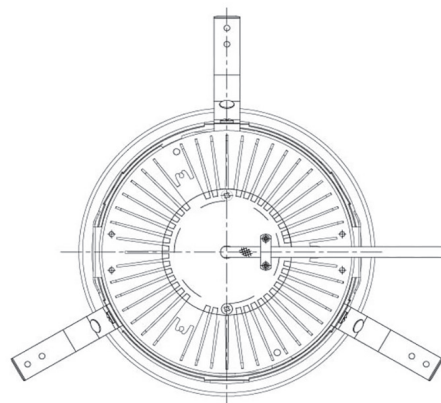

Item no. DD068-8050DB8530D-AS

Series Name: Asymmetric

With Dark Mirror Reflector

Installation	Recessed mount
Type	Asymmetric
Fixture wattage	78.7W
Beam angle	78 x 64 deg.
Color Temp.	3000K
CRI	Ra>85
Luminous	6038 lm
Body	Die-cast aluminum alloy
Body finish	N/A
Trim finish	Black
Reflector finish	Dark Mirror
IP Rate	IP20
Light source	COB module
Input Voltage	AC220~240V
Dimming Type	Non-Dimmable
Certificate	CE, CCC
Cut Hole	150mm

Height (Weight)	Wide flood
78.7W	177 (1.4kg)
58.5W	177 (1.4kg)
55.0W	177 (1.4kg)
42.8W	157 (1.1kg)
36.0W	157 (1.1kg)