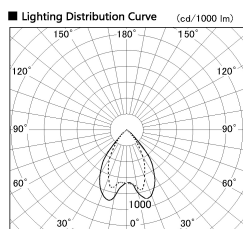

Item no. DD068-8050DB8530D-AS

Series Name: Asymmetric

With Dark Mirror Reflector

Installation	Recessed mount
Type	Asymmetric
Fixture wattage	78.7W
Beam angle	78 x 64 deg.
Color Temp.	3000K
CRI	Ra>85
Luminous	6038 lm
Body	Die-cast aluminum alloy
Body finish	N/A
Trim finish	Black
Reflector finish	Dark Mirror
IP Rate	IP20
Light source	COB module
Input Voltage	AC220~240V
Dimming Type	Non-Dimmable
Certificate	CE, CCC
Cut Hole	150mm

Height (Weight)	Wide flood
78.7W	177 (1.4kg)
58.5W	177 (1.4kg)
55.0W	177 (1.4kg)
42.8W	157 (1.1kg)
36.0W	157 (1.1kg)