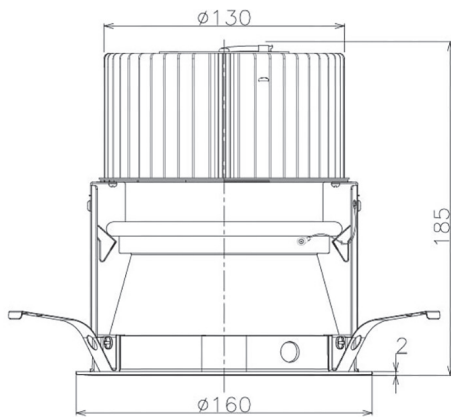

Item no. DD068-8050DB8535D-AS

Series Name: Asymmetric

With Dark Mirror Reflector

Installation	Recessed mount
Type	
Fixture wattage	78.7W
Beam angle	78 x 64 deg.
Color Temp.	3500K
CRI	Ra>85
Luminous	6158 lm
Body	Die-cast aluminum alloy
Body finish	N/A
Trim finish	Black
Reflector finish	Dark Mirror
IP Rate	IP20
Light source	COB module
Input Voltage	AC220~240V
Dimming Type	Non-Dimmable
Certificate	CE, CCC
Cut Hole	150mm

Height (Weight)	Wide flood
78.7W	177 (1.4kg)
58.5W	177 (1.4kg)
55.0W	177 (1.4kg)
42.8W	157 (1.1kg)
36.0W	157 (1.1kg)