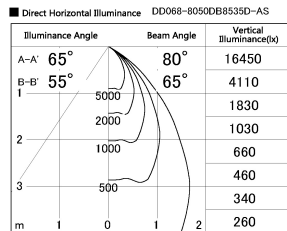

Item no. DD068-8050DB8535D-AS

Series Name: Asymmetric

With Dark Mirror Reflector

Installation	Recessed mount
Type	
Fixture wattage	78.7W
Beam angle	78 x 64 deg.
Color Temp.	3500K
CRI	Ra>85
Luminous	6158 lm
Body	Die-cast aluminum alloy
Body finish	N/A
Trim finish	Black
Reflector finish	Dark Mirror
IP Rate	IP20
Light source	COB module
Input Voltage	AC220~240V
Dimming Type	Non-Dimmable
Certificate	CE, CCC
Cut Hole	150mm

Height (Weight)	Wide flood
78.7W	177 (1.4kg)
58.5W	177 (1.4kg)
55.0W	177 (1.4kg)
42.8W	157 (1.1kg)
36.0W	157 (1.1kg)