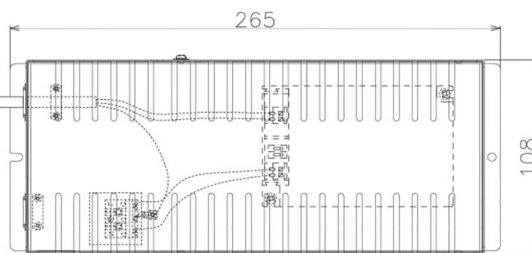

Item no. DD068-8050DB8535D-AS

Series Name: Asymmetric

With Dark Mirror Reflector

Installation	Recessed mount
Type	
Fixture wattage	78.7W
Beam angle	78 x 64 deg.
Color Temp.	3500K
CRI	Ra>85
Luminous	6158 lm
Body	Die-cast aluminum alloy
Body finish	N/A
Trim finish	Black
Reflector finish	Dark Mirror
IP Rate	IP20
Light source	COB module
Input Voltage	AC220~240V
Dimming Type	Non-Dimmable
Certificate	CE, CCC
Cut Hole	150mm

Height (Weight)	Wide flood
78.7W	177 (1.4kg)
58.5W	177 (1.4kg)
55.0W	177 (1.4kg)
42.8W	157 (1.1kg)
36.0W	157 (1.1kg)