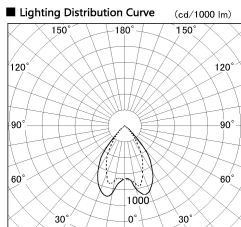

Item no. DD068-8050DB8535D-AS

Series Name: Asymmetric

With Dark Mirror Reflector

Installation	Recessed mount
Type	
Fixture wattage	78.7W
Beam angle	78 x 64 deg.
Color Temp.	3500K
CRI	Ra>85
Luminous	6158 lm
Body	Die-cast aluminum alloy
Body finish	N/A
Trim finish	Black
Reflector finish	Dark Mirror
IP Rate	IP20
Light source	COB module
Input Voltage	AC220~240V
Dimming Type	Non-Dimmable
Certificate	CE, CCC
Cut Hole	150mm

Height (Weight)	Wide flood
78.7W	177 (1.4kg)
58.5W	177 (1.4kg)
55.0W	177 (1.4kg)
42.8W	157 (1.1kg)
36.0W	157 (1.1kg)