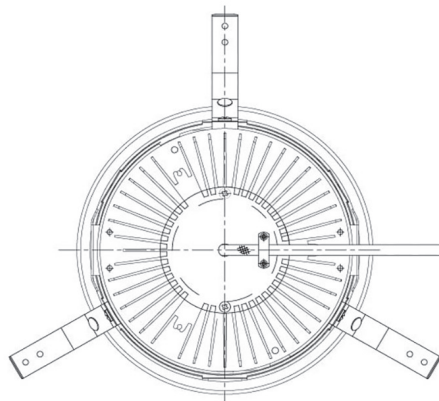

Item no. DD068-8050DB8535D-AS

Series Name: Asymmetric

With Dark Mirror Reflector

Installation	Recessed mount
Type	
Fixture wattage	78.7W
Beam angle	78 x 64 deg.
Color Temp.	3500K
CRI	Ra>85
Luminous	6158 lm
Body	Die-cast aluminum alloy
Body finish	N/A
Trim finish	Black
Reflector finish	Dark Mirror
IP Rate	IP20
Light source	COB module
Input Voltage	AC220~240V
Dimming Type	Non-Dimmable
Certificate	CE, CCC
Cut Hole	150mm

Height (Weight)	Wide flood
78.7W	177 (1.4kg)
58.5W	177 (1.4kg)
55.0W	177 (1.4kg)
42.8W	157 (1.1kg)
36.0W	157 (1.1kg)