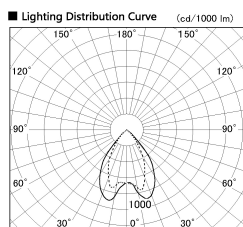

Item no. DD068-8050DB8540D-AS

Series Name: Asymmetric

With Dark Mirror Reflector

Installation	Recessed mount
Type	
Fixture wattage	78.7W
Beam angle	78 x 64 deg.
Color Temp.	4000K
CRI	Ra>85
Luminous	6219 lm
Body	Die-cast aluminum alloy
Body finish	N/A
Trim finish	Black
Reflector finish	Dark Mirror
IP Rate	IP20
Light source	COB module
Input Voltage	AC220~240V
Dimming Type	Non-Dimmable
Certificate	CE, CCC
Cut Hole	150mm

Height (Weight)	Wide flood
78.7W	177 (1.4kg)
58.5W	177 (1.4kg)
55.0W	177 (1.4kg)
42.8W	157 (1.1kg)
36.0W	157 (1.1kg)