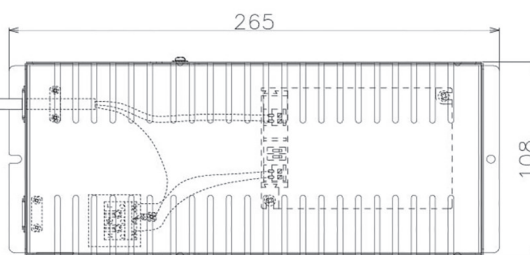

Item no. DD068-8050DB8540D-AS

Series Name: Asymmetric

With Dark Mirror Reflector

Installation	Recessed mount
Type	
Fixture wattage	78.7W
Beam angle	78 x 64 deg.
Color Temp.	4000K
CRI	Ra>85
Luminous	6219 lm
Body	Die-cast aluminum alloy
Body finish	N/A
Trim finish	Black
Reflector finish	Dark Mirror
IP Rate	IP20
Light source	COB module
Input Voltage	AC220~240V
Dimming Type	Non-Dimmable
Certificate	CE, CCC
Cut Hole	150mm

Height (Weight)	Wide flood
78.7W	177 (1.4kg)
58.5W	177 (1.4kg)
55.0W	177 (1.4kg)
42.8W	157 (1.1kg)
36.0W	157 (1.1kg)