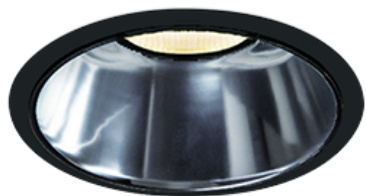

Item no. DD068-8050DB8540D-AS

Series Name: Asymmetric

With Dark Mirror Reflector

Installation	Recessed mount
Type	
Fixture wattage	78.7W
Beam angle	78 x 64 deg.
Color Temp.	4000K
CRI	Ra>85
Luminous	6219 lm
Body	Die-cast aluminum alloy
Body finish	N/A
Trim finish	Black
Reflector finish	Dark Mirror
IP Rate	IP20
Light source	COB module
Input Voltage	AC220~240V
Dimming Type	Non-Dimmable
Certificate	CE, CCC
Cut Hole	150mm

Height (Weight)	Wide flood
78.7W	177 (1.4kg)
58.5W	177 (1.4kg)
55.0W	177 (1.4kg)
42.8W	157 (1.1kg)
36.0W	157 (1.1kg)