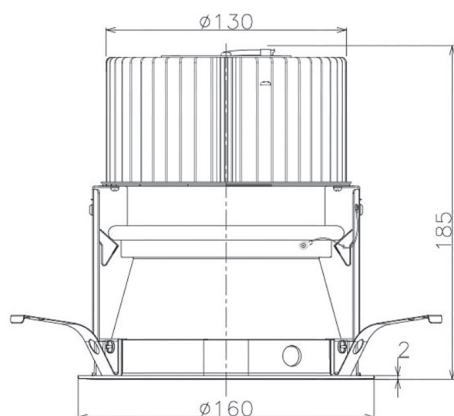

Item no. DD068-8050DB8540D-AS

Series Name: Asymmetric

With Dark Mirror Reflector

Installation	Recessed mount
Type	
Fixture wattage	78.7W
Beam angle	78 x 64 deg.
Color Temp.	4000K
CRI	Ra>85
Luminous	6219 lm
Body	Die-cast aluminum alloy
Body finish	N/A
Trim finish	Black
Reflector finish	Dark Mirror
IP Rate	IP20
Light source	COB module
Input Voltage	AC220~240V
Dimming Type	Non-Dimmable
Certificate	CE, CCC
Cut Hole	150mm

Height (Weight)	Wide flood
78.7W	177 (1.4kg)
58.5W	177 (1.4kg)
55.0W	177 (1.4kg)
42.8W	157 (1.1kg)
36.0W	157 (1.1kg)