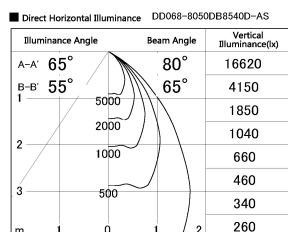

Item no. DD068-8050DB8540D-AS

Series Name: Asymmetric

With Dark Mirror Reflector

Installation	Recessed mount
Type	
Fixture wattage	78.7W
Beam angle	78 x 64 deg.
Color Temp.	4000K
CRI	Ra>85
Luminous	6219 lm
Body	Die-cast aluminum alloy
Body finish	N/A
Trim finish	Black
Reflector finish	Dark Mirror
IP Rate	IP20
Light source	COB module
Input Voltage	AC220~240V
Dimming Type	Non-Dimmable
Certificate	CE, CCC
Cut Hole	150mm

Height (Weight)	Wide flood
78.7W	177 (1.4kg)
58.5W	177 (1.4kg)
55.0W	177 (1.4kg)
42.8W	157 (1.1kg)
36.0W	157 (1.1kg)