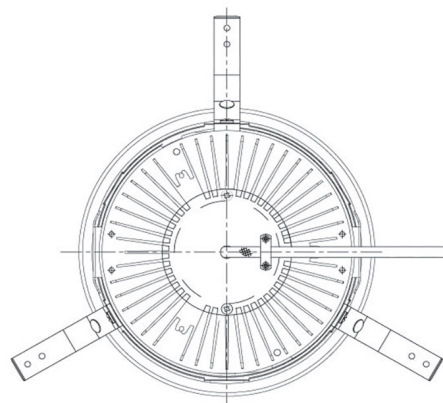

Item no. DD068-8050DB8540D-AS

Series Name: Asymmetric

With Dark Mirror Reflector

Installation	Recessed mount
Type	
Fixture wattage	78.7W
Beam angle	78 x 64 deg.
Color Temp.	4000K
CRI	Ra>85
Luminous	6219 lm
Body	Die-cast aluminum alloy
Body finish	N/A
Trim finish	Black
Reflector finish	Dark Mirror
IP Rate	IP20
Light source	COB module
Input Voltage	AC220~240V
Dimming Type	Non-Dimmable
Certificate	CE, CCC
Cut Hole	150mm

Height (Weight)	Wide flood
78.7W	177 (1.4kg)
58.5W	177 (1.4kg)
55.0W	177 (1.4kg)
42.8W	157 (1.1kg)
36.0W	157 (1.1kg)