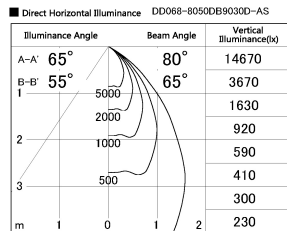

Item no. DD068-8050DB9030D-AS

Series Name: Asymmetric

With Dark Mirror Reflector

Installation	Recessed mount
Type	
Fixture wattage	78.7W
Beam angle	78 x 64 deg.
Color Temp.	3000K
CRI	Ra>90
Luminous	5490 lm
Body	Die-cast aluminum alloy
Body finish	N/A
Trim finish	Black
Reflector finish	Dark Mirror
IP Rate	IP20
Light source	COB module
Input Voltage	AC220~240V
Dimming Type	Non-Dimmable
Certificate	CE, CCC
Cut Hole	150mm

Height (Weight)	Wide flood
78.7W	177 (1.4kg)
58.5W	177 (1.4kg)
55.0W	177 (1.4kg)
42.8W	157 (1.1kg)
36.0W	157 (1.1kg)