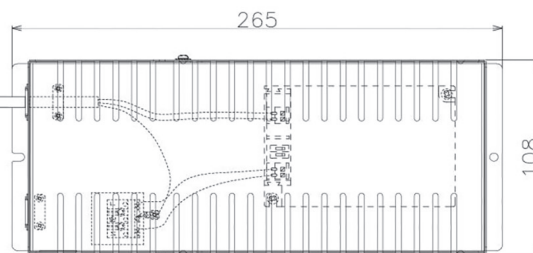

Item no. DD068-8050DB9030D-AS

Series Name: Asymmetric

With Dark Mirror Reflector

Installation	Recessed mount
Type	
Fixture wattage	78.7W
Beam angle	78 x 64 deg.
Color Temp.	3000K
CRI	Ra>90
Luminous	5490 lm
Body	Die-cast aluminum alloy
Body finish	N/A
Trim finish	Black
Reflector finish	Dark Mirror
IP Rate	IP20
Light source	COB module
Input Voltage	AC220~240V
Dimming Type	Non-Dimmable
Certificate	CE, CCC
Cut Hole	150mm

Height (Weight)	Wide flood
78.7W	177 (1.4kg)
58.5W	177 (1.4kg)
55.0W	177 (1.4kg)
42.8W	157 (1.1kg)
36.0W	157 (1.1kg)