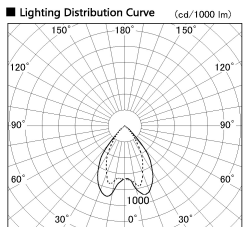

Item no. DD068-8050DB9030D-AS

Series Name: Asymmetric

With Dark Mirror Reflector

Installation	Recessed mount
Type	
Fixture wattage	78.7W
Beam angle	78 x 64 deg.
Color Temp.	3000K
CRI	Ra>90
Luminous	5490 lm
Body	Die-cast aluminum alloy
Body finish	N/A
Trim finish	Black
Reflector finish	Dark Mirror
IP Rate	IP20
Light source	COB module
Input Voltage	AC220~240V
Dimming Type	Non-Dimmable
Certificate	CE, CCC
Cut Hole	150mm

Height (Weight)	Wide flood
78.7W	177 (1.4kg)
58.5W	177 (1.4kg)
55.0W	177 (1.4kg)
42.8W	157 (1.1kg)
36.0W	157 (1.1kg)