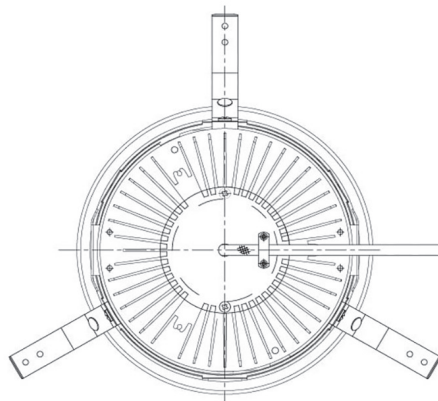

Item no. DD068-8050DB9030D-AS

Series Name: Asymmetric

With Dark Mirror Reflector

Installation	Recessed mount
Type	
Fixture wattage	78.7W
Beam angle	78 x 64 deg.
Color Temp.	3000K
CRI	Ra>90
Luminous	5490 lm
Body	Die-cast aluminum alloy
Body finish	N/A
Trim finish	Black
Reflector finish	Dark Mirror
IP Rate	IP20
Light source	COB module
Input Voltage	AC220~240V
Dimming Type	Non-Dimmable
Certificate	CE, CCC
Cut Hole	150mm

Height (Weight)	Wide flood
78.7W	177 (1.4kg)
58.5W	177 (1.4kg)
55.0W	177 (1.4kg)
42.8W	157 (1.1kg)
36.0W	157 (1.1kg)