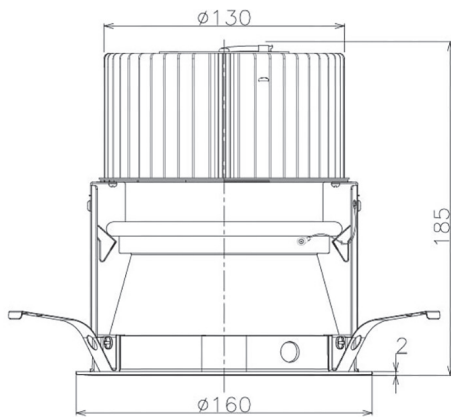

Item no. DD068-8050DB9030D-AS

Series Name: Asymmetric

With Dark Mirror Reflector

Installation	Recessed mount
Type	
Fixture wattage	78.7W
Beam angle	78 x 64 deg.
Color Temp.	3000K
CRI	Ra>90
Luminous	5490 lm
Body	Die-cast aluminum alloy
Body finish	N/A
Trim finish	Black
Reflector finish	Dark Mirror
IP Rate	IP20
Light source	COB module
Input Voltage	AC220~240V
Dimming Type	Non-Dimmable
Certificate	CE, CCC
Cut Hole	150mm

Height (Weight)	Wide flood
78.7W	177 (1.4kg)
58.5W	177 (1.4kg)
55.0W	177 (1.4kg)
42.8W	157 (1.1kg)
36.0W	157 (1.1kg)