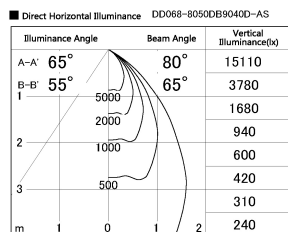

Item no. DD068-8050DB9040D-AS

Series Name: Asymmetric

With Dark Mirror Reflector

Installation	Recessed mount
Type	
Fixture wattage	78.7W
Beam angle	78 x 64 deg.
Color Temp.	4000K
CRI	Ra>90
Luminous	5654 lm
Body	Die-cast aluminum alloy
Body finish	N/A
Trim finish	Black
Reflector finish	Dark Mirror
IP Rate	IP20
Light source	COB module
Input Voltage	AC220~240V
Dimming Type	Non-Dimmable
Certificate	CE, CCC
Cut Hole	150mm

Height (Weight)	Wide flood
78.7W	177 (1.4kg)
58.5W	177 (1.4kg)
55.0W	177 (1.4kg)
42.8W	157 (1.1kg)
36.0W	157 (1.1kg)