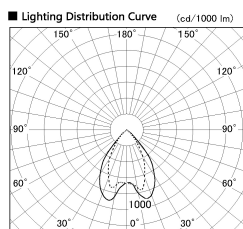

Item no. DD068-8050DB9040D-AS

Series Name: Asymmetric

With Dark Mirror Reflector

Installation	Recessed mount
Type	
Fixture wattage	78.7W
Beam angle	78 x 64 deg.
Color Temp.	4000K
CRI	Ra>90
Luminous	5654 lm
Body	Die-cast aluminum alloy
Body finish	N/A
Trim finish	Black
Reflector finish	Dark Mirror
IP Rate	IP20
Light source	COB module
Input Voltage	AC220~240V
Dimming Type	Non-Dimmable
Certificate	CE, CCC
Cut Hole	150mm

Height (Weight)	Wide flood
78.7W	177 (1.4kg)
58.5W	177 (1.4kg)
55.0W	177 (1.4kg)
42.8W	157 (1.1kg)
36.0W	157 (1.1kg)