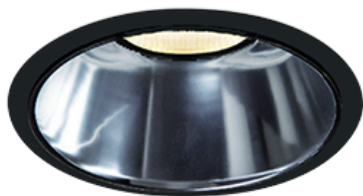

Item no. DD068-8050DB9040D-AS

Series Name: Asymmetric

With Dark Mirror Reflector

Installation	Recessed mount
Type	
Fixture wattage	78.7W
Beam angle	78 x 64 deg.
Color Temp.	4000K
CRI	Ra>90
Luminous	5654 lm
Body	Die-cast aluminum alloy
Body finish	N/A
Trim finish	Black
Reflector finish	Dark Mirror
IP Rate	IP20
Light source	COB module
Input Voltage	AC220~240V
Dimming Type	Non-Dimmable
Certificate	CE, CCC
Cut Hole	150mm

Height (Weight)	Wide flood
78.7W	177 (1.4kg)
58.5W	177 (1.4kg)
55.0W	177 (1.4kg)
42.8W	157 (1.1kg)
36.0W	157 (1.1kg)