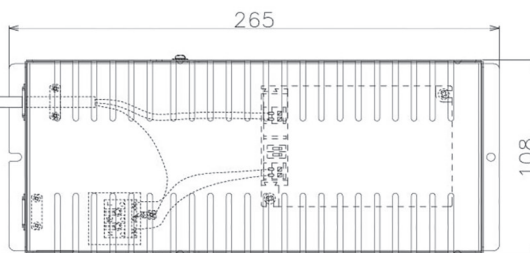

Item no. DD068-8050DB9040D-AS

Series Name: Asymmetric

With Dark Mirror Reflector

Installation	Recessed mount
Type	
Fixture wattage	78.7W
Beam angle	78 x 64 deg.
Color Temp.	4000K
CRI	Ra>90
Luminous	5654 lm
Body	Die-cast aluminum alloy
Body finish	N/A
Trim finish	Black
Reflector finish	Dark Mirror
IP Rate	IP20
Light source	COB module
Input Voltage	AC220~240V
Dimming Type	Non-Dimmable
Certificate	CE, CCC
Cut Hole	150mm

Height (Weight)	Wide flood
78.7W	177 (1.4kg)
58.5W	177 (1.4kg)
55.0W	177 (1.4kg)
42.8W	157 (1.1kg)
36.0W	157 (1.1kg)