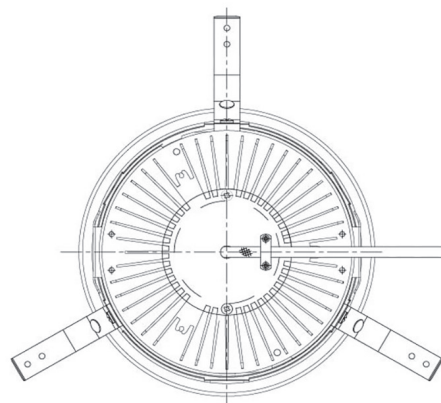

Item no. DD068-8050DB9040D-AS

Series Name: Asymmetric

With Dark Mirror Reflector

Installation	Recessed mount
Type	
Fixture wattage	78.7W
Beam angle	78 x 64 deg.
Color Temp.	4000K
CRI	Ra>90
Luminous	5654 lm
Body	Die-cast aluminum alloy
Body finish	N/A
Trim finish	Black
Reflector finish	Dark Mirror
IP Rate	IP20
Light source	COB module
Input Voltage	AC220~240V
Dimming Type	Non-Dimmable
Certificate	CE, CCC
Cut Hole	150mm

Height (Weight)	Wide flood
78.7W	177 (1.4kg)
58.5W	177 (1.4kg)
55.0W	177 (1.4kg)
42.8W	157 (1.1kg)
36.0W	157 (1.1kg)