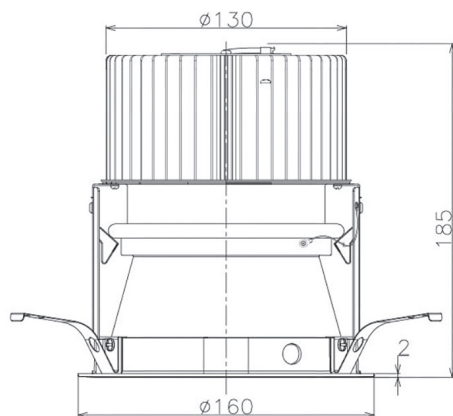

Item no. DD068-8050DB9040D-AS

Series Name: Asymmetric

With Dark Mirror Reflector

Installation	Recessed mount
Type	
Fixture wattage	78.7W
Beam angle	78 x 64 deg.
Color Temp.	4000K
CRI	Ra>90
Luminous	5654 lm
Body	Die-cast aluminum alloy
Body finish	N/A
Trim finish	Black
Reflector finish	Dark Mirror
IP Rate	IP20
Light source	COB module
Input Voltage	AC220~240V
Dimming Type	Non-Dimmable
Certificate	CE, CCC
Cut Hole	150mm

Height (Weight)	Wide flood
78.7W	177 (1.4kg)
58.5W	177 (1.4kg)
55.0W	177 (1.4kg)
42.8W	157 (1.1kg)
36.0W	157 (1.1kg)