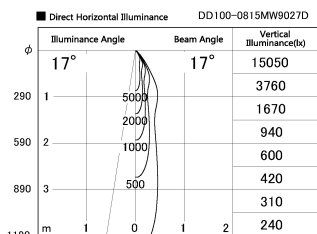

Item no. DD100-0815MW9027D

Series Name:  $\Phi$ 100 Spark (Deep Cone)

Installation	Recessed mount
Type	
Fixture wattage	6.7W
Beam angle	17 deg
Color Temp.	2700K
CRI	Ra>90
Luminous	558 lm
Body	Dia-cast aluminum
Body finish	N/A
Trim finish	White
Reflector finish	Mirror
IP Rate	IP20
Light source	COB module
Input Voltage	AC220~240V
Dimming Type	Non-Dimmable
Certificate	CE, CCC
Cut Hole	100mm