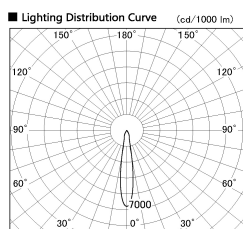

Item no. DD100-0815MW9027D

Series Name:  $\Phi$ 100 Spark (Deep Cone)

Installation	Recessed mount
Type	
Fixture wattage	6.7W
Beam angle	17 deg
Color Temp.	2700K
CRI	Ra>90
Luminous	558 lm
Body	Dia-cast aluminum
Body finish	N/A
Trim finish	White
Reflector finish	Mirror
IP Rate	IP20
Light source	COB module
Input Voltage	AC220~240V
Dimming Type	Non-Dimmable
Certificate	CE, CCC
Cut Hole	100mm