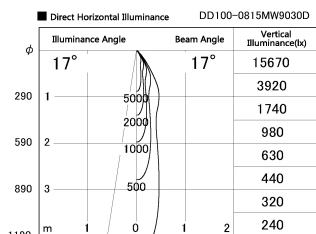

Item no. DD100-0815MW9030D

Series Name: Φ 100 Spark (Deep Cone)

Installation	Recessed mount
Type	
Fixture wattage	6.7W
Beam angle	17 deg
Color Temp.	3000K
CRI	Ra>90
Luminous	581 lm
Body	Dia-cast aluminum
Body finish	N/A
Trim finish	White
Reflector finish	Mirror
IP Rate	IP20
Light source	COB module
Input Voltage	AC220~240V
Dimming Type	Non-Dimmable
Certificate	CE, CCC
Cut Hole	100mm