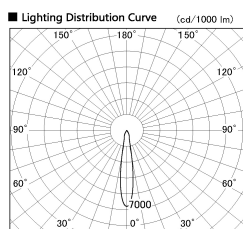

Item no. DD100-0815MW9030D

Series Name: Φ 100 Spark (Deep Cone)

Installation	Recessed mount
Type	
Fixture wattage	6.7W
Beam angle	17 deg
Color Temp.	3000K
CRI	Ra>90
Luminous	581 lm
Body	Dia-cast aluminum
Body finish	N/A
Trim finish	White
Reflector finish	Mirror
IP Rate	IP20
Light source	COB module
Input Voltage	AC220~240V
Dimming Type	Non-Dimmable
Certificate	CE, CCC
Cut Hole	100mm